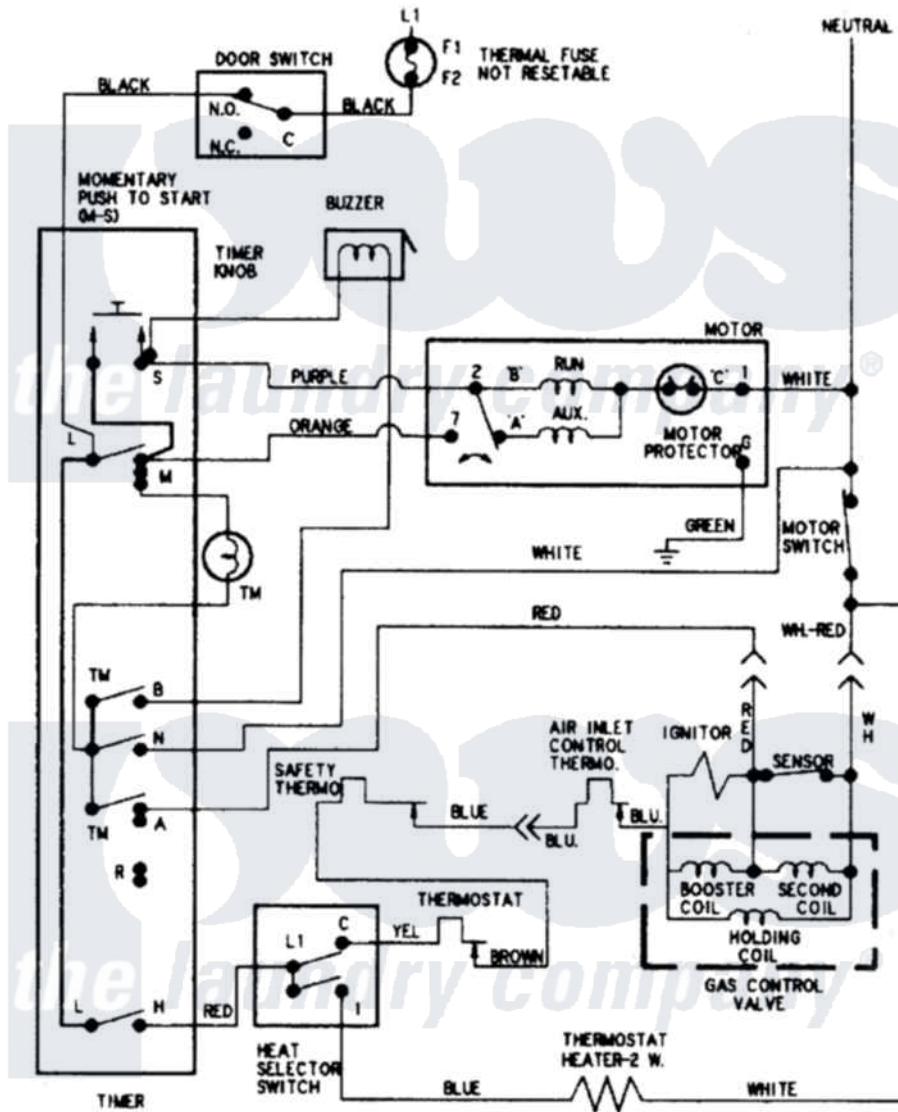

# Crosley CDG6000A 07 - WIRING INFORMATION

Crosley Residential Crosley CDG6000A Dryer Parts Parts Diagram 07 - WIRING INFORMATION  
 Click on the part number to view part

Item	Original Part Number	Replaced By	Status	Part Description
NI	15002636		Not Available	WIRING INFORMATION