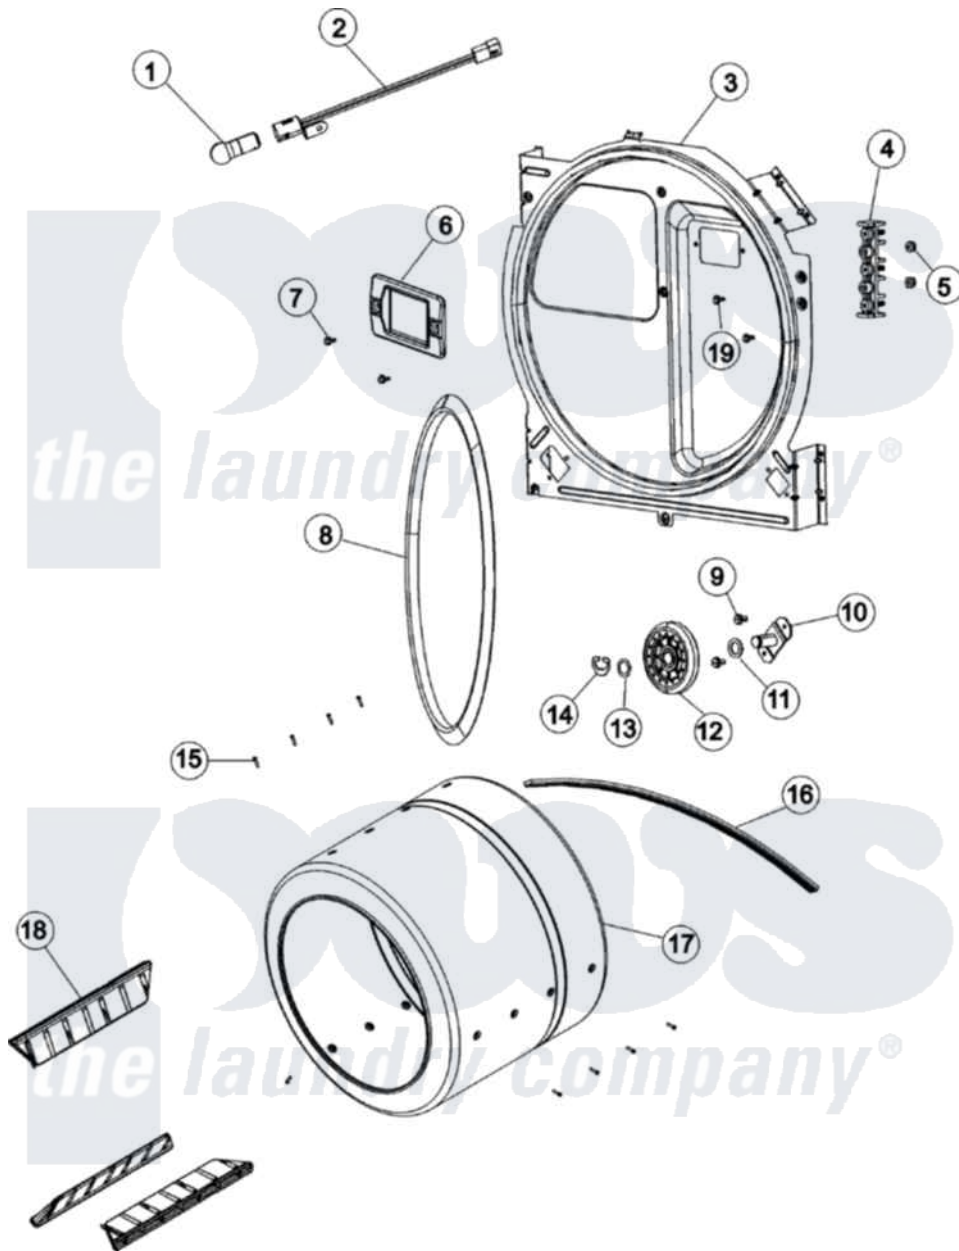

Crosley CDG6500Q 07 - TUMBLER

Crosley [Residential Crosley CDG6500Q Dryer Parts](#) Parts Diagram 07 - TUMBLER
 Click on the part number to view part

Item	Original Part Number	Replaced By	Status	Part Description
1	31001575			Bulb, Cylinder Light
2	31001579		Not Available	RECEPTACLE ASM, CYLINDER LIGHT
3	31001581			Bulkhead With Seal
6	31001585		Not Available	LENS, CYLINDER LIGHT
7	31001580	313806		Screw
8	31001548	31001747		Seal Assembly
9	25-7101	3351614		Screw, Gearcase Cover Mounting
10	53-0197			Support Assembly-Cylinder Rear
11	31001583			Spacer, Roller
12	31001096			Roller
13	25-7814			Washer
14	25-7854			Ring, Retaining
15	25-7759	3196164		Screw
16	31531589	341241		Belt