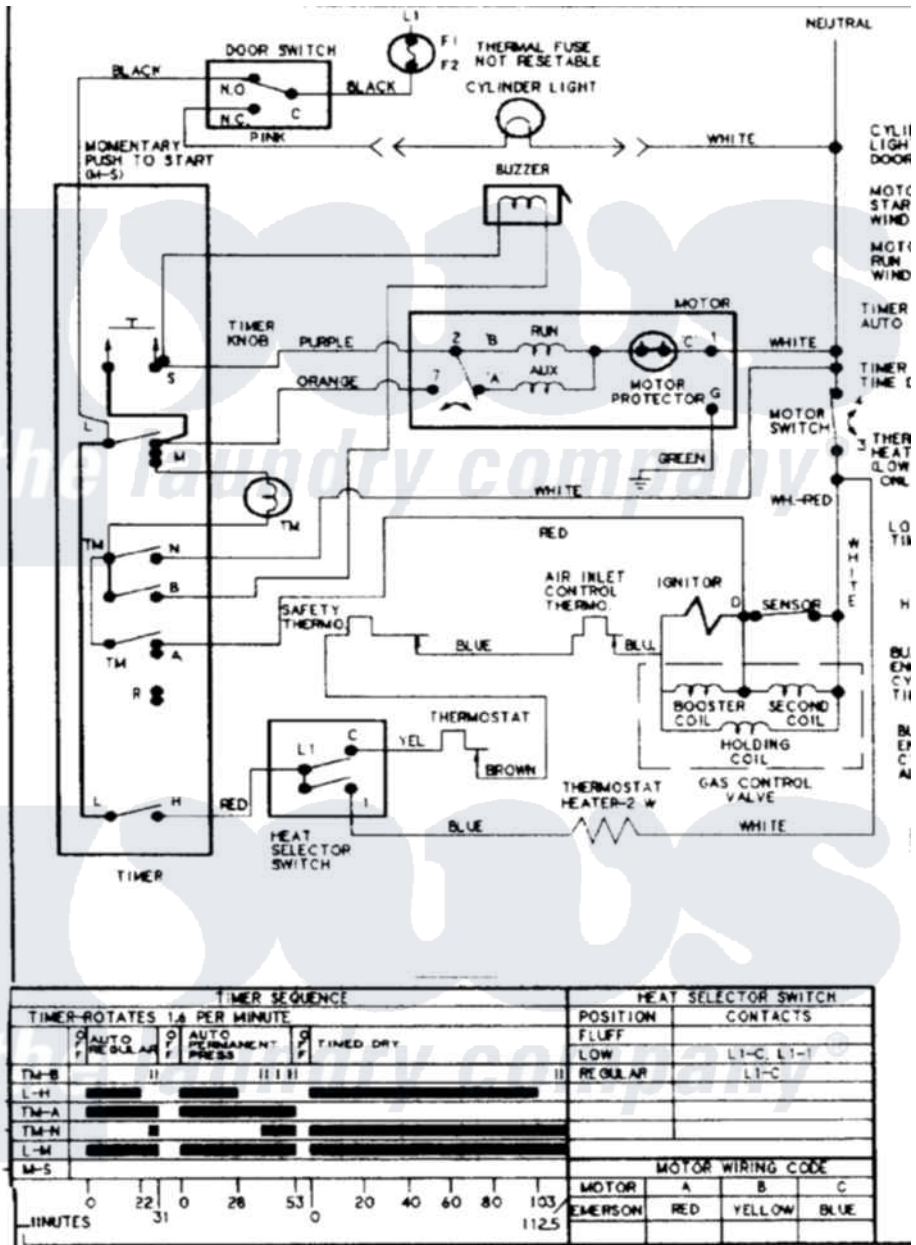

Crosley CDG6500Q 08 - WIRING INFORMATION

Crosley Residential Crosley CDG6500Q Dryer Parts Parts Diagram 08 - WIRING INFORMATION
 Click on the part number to view part

Item	Original Part Number	Replaced By	Status	Part Description
NI	15003459		Not Available	WIRING INFORMATION