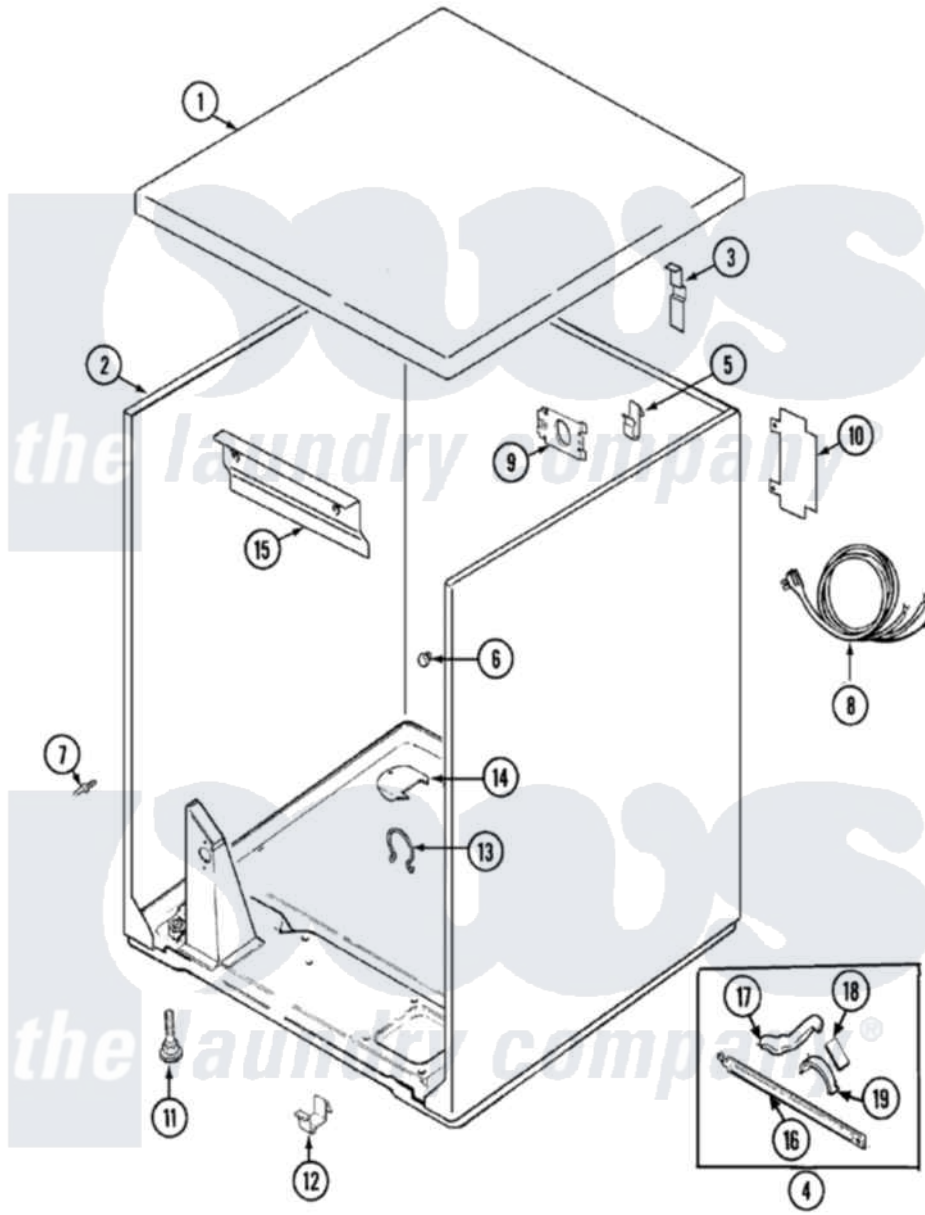

Crosley CDG6500W 01 - CABINET

Crosley [Residential Crosley CDG6500W Dryer Parts](#) Parts Diagram 01 - CABINET
 Click on the part number to view part

Item	Original Part Number	Replaced By	Status	Part Description
1	31001423			Top, Cabinet
2	31001714			Cabinet And Base Assembly
3	35-4128			Pad, Hinge
"	25-3092	90767		Screw, 8A X 3/8 HeX Washer Head Tapping
"	63-5712			Hinge, Cabinet Top
4	12002126			Reinforcement Brace/Glide Kit
5	25-3034			Clip, Wiring
6	33-2653			Bumper, Cabinet
7	21001829			Post, Locating
8	31001547			Cord, Power
11	63-5834		Not Available	LEG, LEVELING
12	53-0120			Clip, Front Panel
13	31001320	16515		Clip
14	53-1921			Shield, Wiring
"	25-7733	681414		Screw, 10AB X 1/2
16	53-1625			Brace, Tumbler Support

17 [31001469](#)

Glide, Tumbler

18 [31001356](#)

Pad, Glide

19 [31001470](#)

Glide, Tumbler