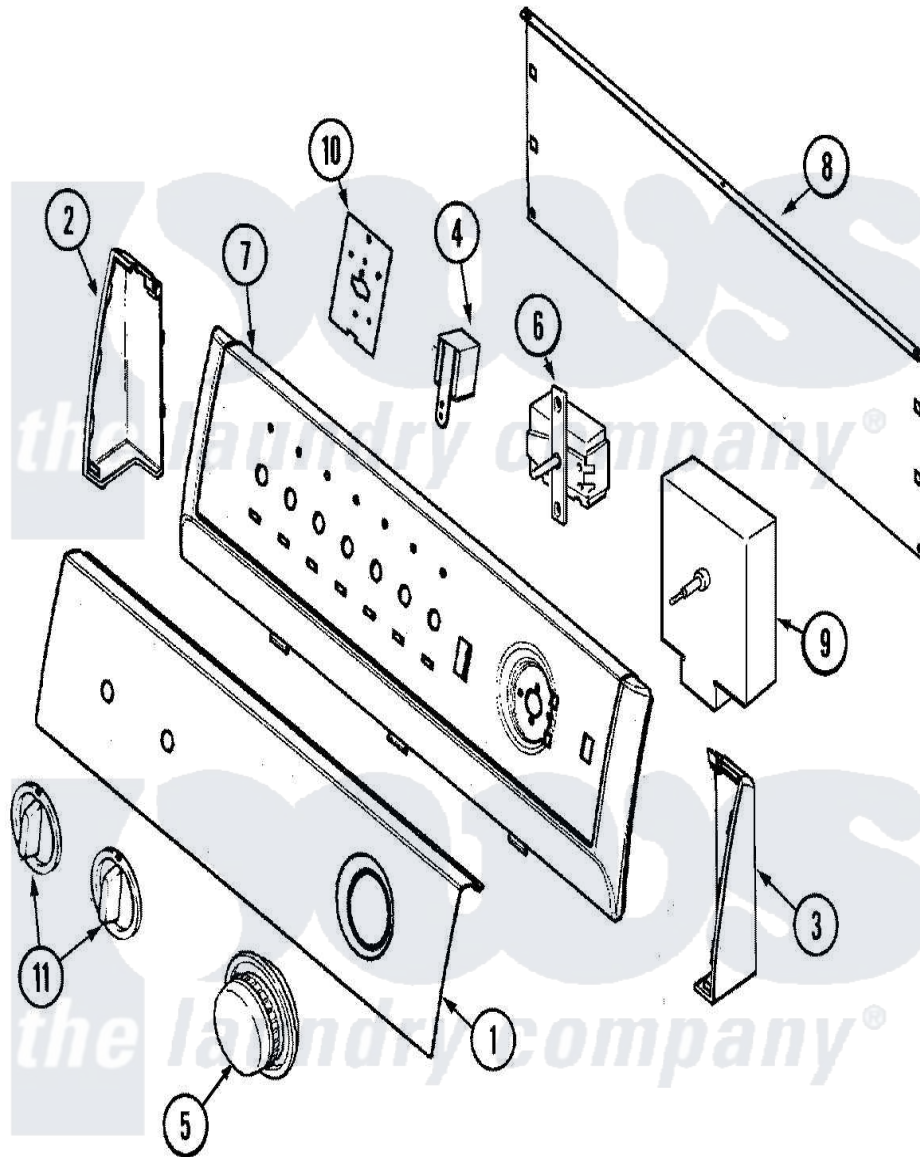

Crosley CDG6500W 02 - CONTROL PANEL

Crosley [Residential Crosley CDG6500W Dryer Parts](#) Parts Diagram 02 - CONTROL PANEL
 Click on the part number to view part

Item	Original Part Number	Replaced By	Status	Part Description
1	31001735			Panel, Control
2	21001546			Endcap, Panel
3	21001547			Endcap, Panel
4	31001397			Buzzer
5	31001388			Knob/Skirt, Timer
6	53-4394			Switch, Temperature
"	31001449			Switch, Selector
7	21001552			Frame , Control Panel
8	21001527			Shield, Rear
9	53-1810			Timer
10	21001517			Shield, Control
11	21001544			Knob, Selector
NI	31001491			Harness, Wire
"	21001978			Lead Assembly
"	31001740			Lead Assembly
"	31001741		Not Available	LEAD ASSEMBLY (BUZZER)