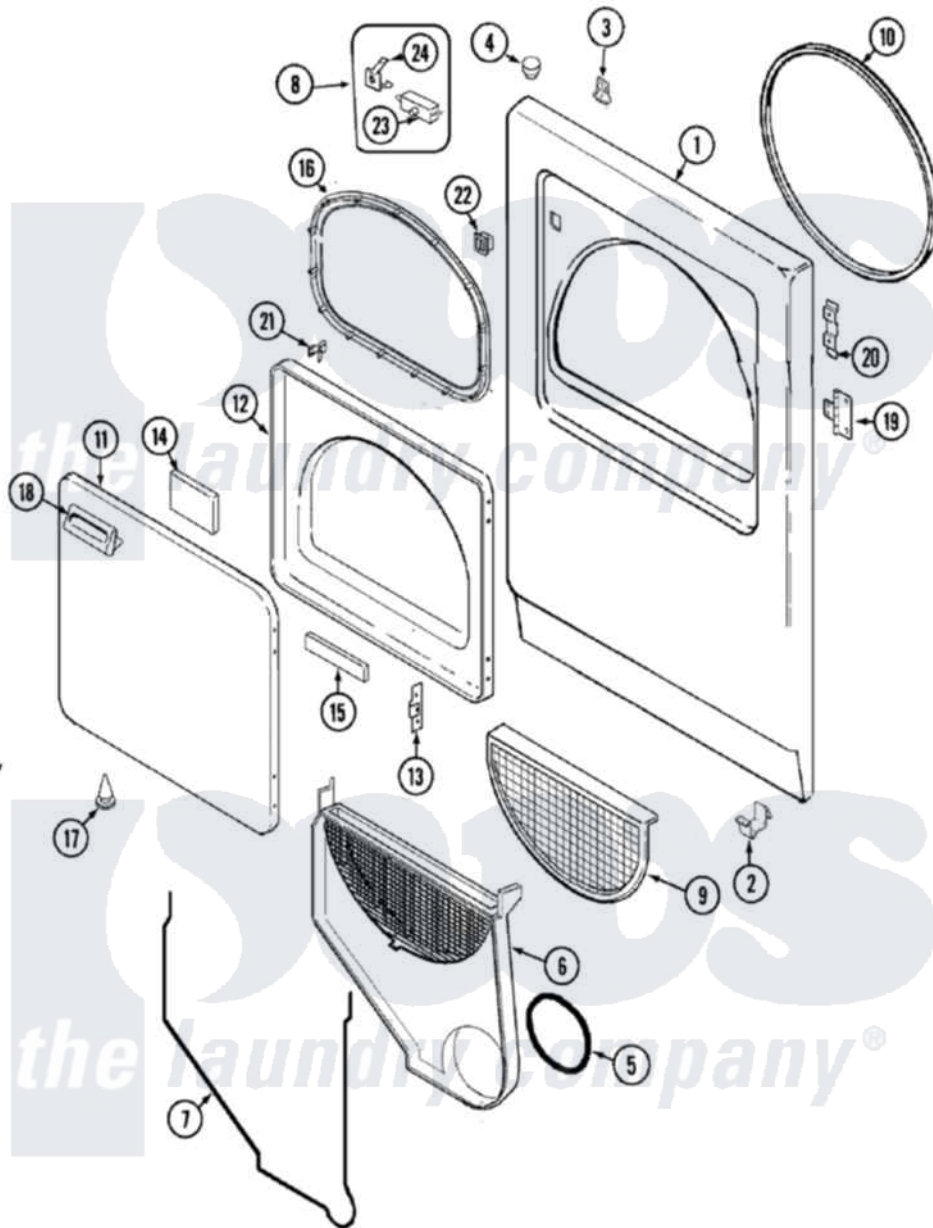

# Crosley CDG6500W 03 - DOOR

Crosley Residential Crosley CDG6500W Dryer Parts Parts Diagram 03 - DOOR  
 Click on the part number to view part

Item	Original Part Number	Replaced By	Status	Part Description
1	53-0726	<a href="#">31001771</a>		Panel, Front
2	<a href="#">53-0120</a>			Clip, Front Panel
3	<a href="#">31001526</a>			Lock, Top
4	<a href="#">33-2653</a>			Bumper, Cabinet
5	<a href="#">31001541</a>			Seal, Blower/Collector Duct
6	<a href="#">12001324</a>			Duct Kit, Collector
"	25-7810	<a href="#">415013-35</a>		Screw
7	<a href="#">53-0204</a>			Seal
8	<a href="#">LA-1005</a>			Switch Kit
"	W10124350		Not Available	NOT REQUIRED PART OR SEE NOTE
9	<a href="#">53-0918</a>			Filter, Lint
10	<a href="#">31001637</a>			Seal Assembly, Cylinder Front
11	<a href="#">53-0154</a>			Panel, Outer Door
"	25-7752	<a href="#">3196169</a>		Screw, Element
12	53-0912		Not Available	PANEL, INNER DOOR (WHT)
13	<a href="#">53-0119</a>			Clip, Hinge

14	<a href="#">53-1490</a>		Door Pad
15	<a href="#">53-1491</a>		Door Pad
16	<a href="#">31001529</a>		Seal, Door
17	<a href="#">25-7889</a>		Plug Button
18	<a href="#">53-0927</a>		Handle, Door
"	25-7810	<a href="#">415013-35</a>	Screw
19	<a href="#">53-1492</a>		Hinge, Dryer Door
"	<a href="#">25-7809</a>		Screw, No.6-20 1/2 Flthd Torx
20	53-0121	Not Available	TWIN NUT
"	31001786	<a href="#">98006631</a>	Screw
21	53-2364	<a href="#">LA-1003</a>	Door Catch Kit
22	53-0187	<a href="#">LA-1003</a>	Door Catch Kit
23	31001732	<a href="#">53-0148</a>	Switch, Door
"	<a href="#">53-0148</a>		Switch, Door
24	<a href="#">31001319</a>		Clip, Switch
"	<a href="#">31001733</a>		Clip, Switch