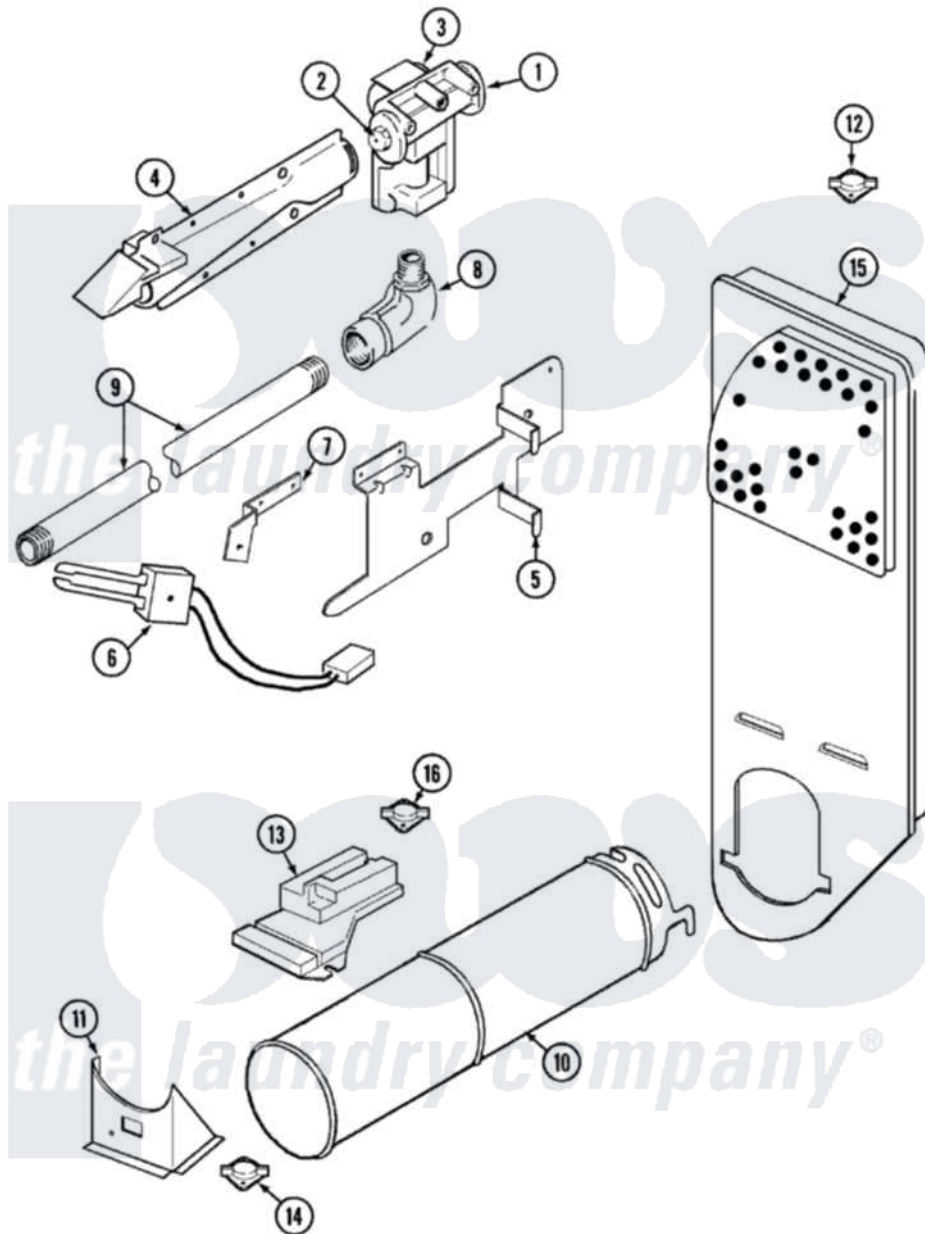

# Crosley CDG6500W 04 - GAS CARRYING

Crosley [Residential Crosley CDG6500W Dryer Parts](#) Parts Diagram 04 - GAS CARRYING  
 Click on the part number to view part

Item	Original Part Number	Replaced By	Status	Part Description
1	<a href="#">31001485</a>			Valve, Gas
"	31001368		Not Available	TAIL PIECE
"	<a href="#">60-6846</a>			Union Nut
2	<a href="#">63-3570</a>			Burner Orifice
3	12001349	<a href="#">279834</a>		Coil-Valve
4	31001708	<a href="#">31001784</a>		Burner
5	<a href="#">25-3034</a>			Clip, Wiring
"	25-7741	<a href="#">W10116760</a>		Screw
"	<a href="#">53-0140</a>			Mtg Bracket
6	25-7744	<a href="#">8281196</a>		Screw
"	<a href="#">31001556</a>			Igniter
7	25-2134	<a href="#">W10116760</a>		Screw
"	53-0686		Not Available	BRACKET
8	33001842	<a href="#">3406051</a>		Elbow Union Assembly
9	31001367	<a href="#">31001777</a>		Main Gas L
10	25-7741	<a href="#">W10116760</a>		Screw

"	<a href="#">53-1884</a>		Housing, Heater
11	<a href="#">53-2363</a>		Support, Heater Housing
"	25-3092	<a href="#">90767</a>	Screw, 8A X 3/8 HeX Washer Head Tapping
12	53-1096	<a href="#">LA-1053</a>	Fuse Kit, Thermal
"	<a href="#">25-0168</a>		Screw
13	63-5013	<a href="#">338906</a>	Radiant, Sensor
"	25-2134	<a href="#">W10116760</a>	Screw
14	<a href="#">LA-1053</a>		Fuse Kit, Thermal
15	<a href="#">53-1706</a>		Inlet Air Duct Assembly
"	25-7741	<a href="#">W10116760</a>	Screw
16	53-1096	<a href="#">LA-1053</a>	Fuse Kit, Thermal
NI	<a href="#">12001031</a>		Conversion Kit
"	<a href="#">63-6766</a>		Conversion Kit