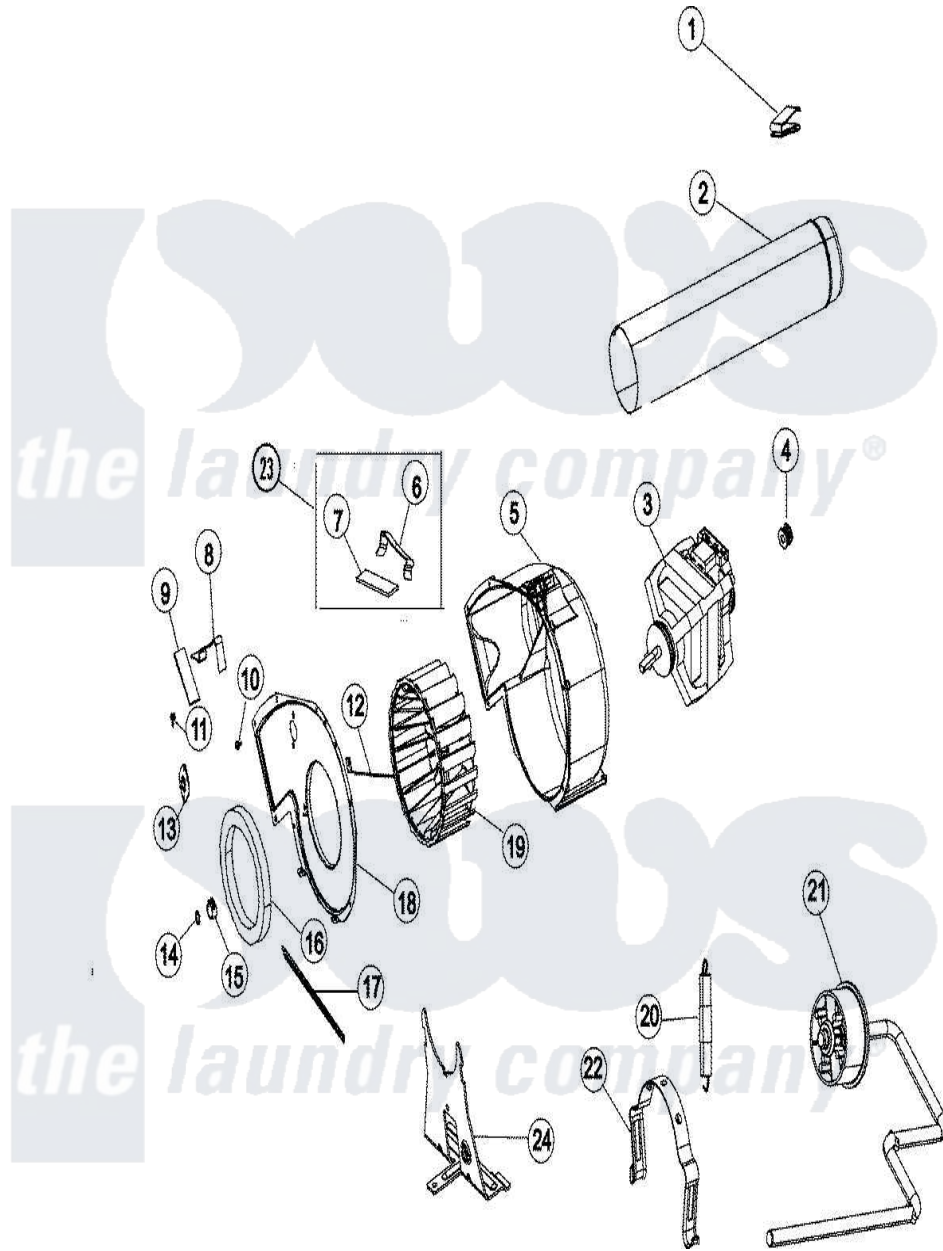

Crosley CDG6500W 05 - MOTOR & DRIVE

Crosley [Residential Crosley CDG6500W Dryer Parts](#) Parts Diagram 05 - MOTOR & DRIVE
 Click on the part number to view part

Item	Original Part Number	Replaced By	Status	Part Description
1	31001572			Clip, Vent Pipe Ground
2	53-0134			Duct, Exhaust
3	31001589	W10410996		Motor-Drive
4	31001535			Pulley, Motor
5	53-1801			Housing, Blower
6	31001470			Glide, Tumbler
7	31001356			Pad, Glide
8	31001469			Glide, Tumbler
9	31001356			Pad, Glide
10	31001267	W10116760		Screw
11	25-7890	489478		Screw, 8 X 1/2
12	53-1026			Guide, Vane Inlet
13	31001088			Thermostat, Control
14	25-7855			Ring, Retaining
15	25-7823	312967		Clamp, Blower Housing
16	31001541			Seal, Blower/Collector Duct

17	53-1625		Brace, Tumbler Support
18	53-1934		Cover, Blower Housing
19	31001317		Wheel, Blower
20	31001465		Spring, Idler
21	31001710		Idler Arm Assembly
22	53-0214	660658	Clamp, Motor Mounting 343481 685441
23	LA-1006		Glide Kit, Tumbler
24	31001570		Bracket, Motor