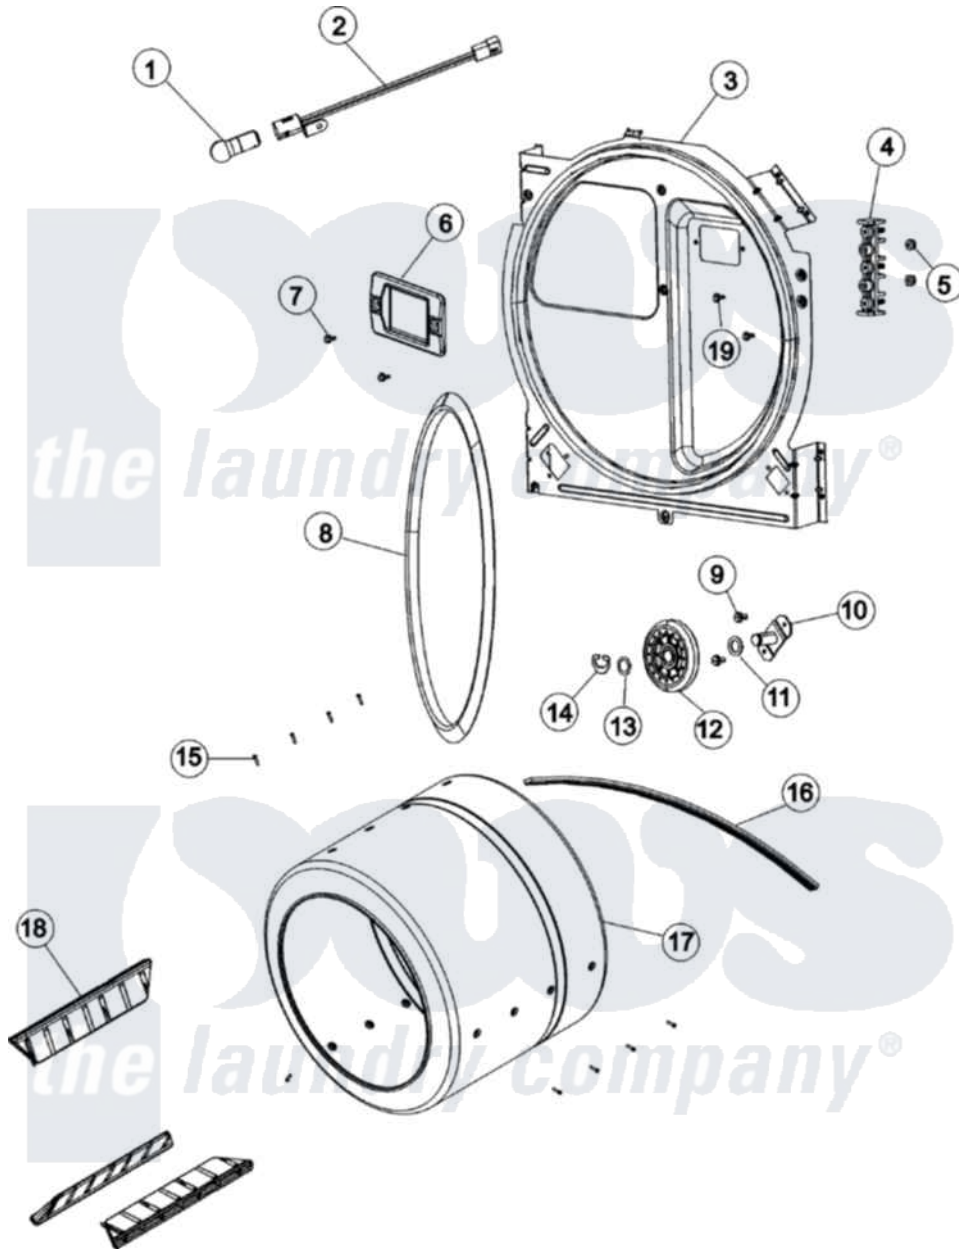

# Crosley CDG6500W 07 - TUMBLER

Crosley [Residential Crosley CDG6500W Dryer Parts](#) Parts Diagram 07 - TUMBLER  
 Click on the part number to view part

Item	Original Part Number	Replaced By	Status	Part Description
1	<a href="#">31001575</a>			Bulb, Cylinder Light
2	31001579		Not Available	RECEPTACLE ASM, CYLINDER LIGHT
3	<a href="#">31001581</a>			Bulkhead With Seal
6	31001585		Not Available	LENS, CYLINDER LIGHT
7	31001580	<a href="#">313806</a>		Screw
8	31001548	<a href="#">31001747</a>		Seal Assembly
9	25-7101	<a href="#">3351614</a>		Screw, Gearcase Cover Mounting
10	<a href="#">53-0197</a>			Support Assembly-Cylinder Rear
11	<a href="#">31001583</a>			Spacer, Roller
12	<a href="#">31001096</a>			Roller
13	<a href="#">25-7814</a>			Washer
14	<a href="#">25-7854</a>			Ring, Retaining
15	25-7759	<a href="#">3196164</a>		Screw
16	31531589	<a href="#">341241</a>		Belt