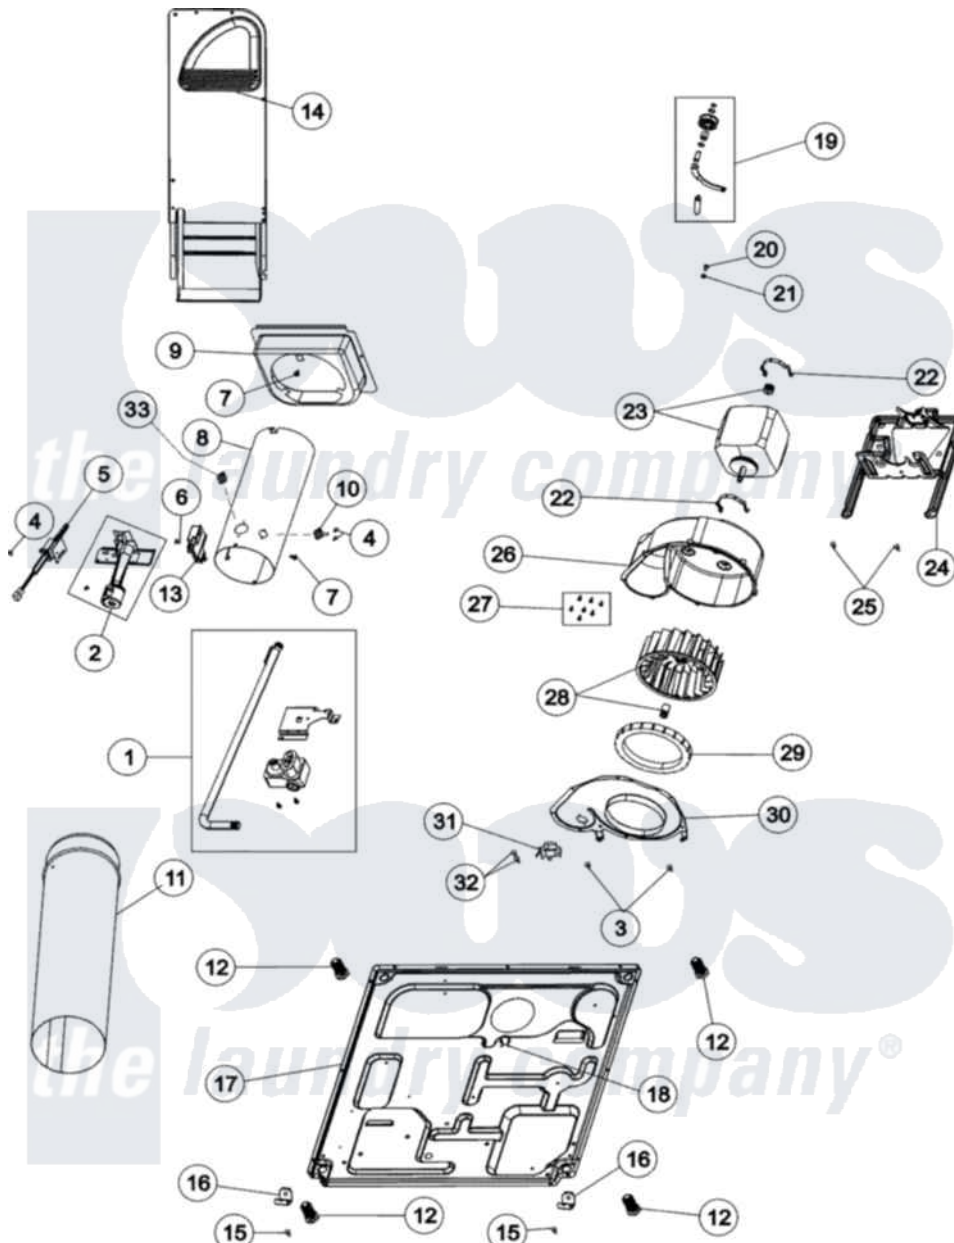

Crosley CDG6505W 01 - BASE, MOTOR, HEATER (GAS)

Crosley Residential Crosley CDG6505W Dryer Parts Parts Diagram 01 - BASE, MOTOR, HEATER (GAS)
 Click on the part number to view part

Item	Original Part Number	Replaced By	Status	Part Description
1	37001127			Valve And Pipe Assembly
2	Y56234	37001304		Burner Ign
"	649P3	LPK1		LP Gas Con
"	650P3			Kit, Gas Burner Conversion
3	503688			Screw, 10B-16 X .34 I
4	56692	8281196		Screw
6	23222	3177991		Screw
7	503688			Screw, 10B-16 X .34 I
8	37001041	37001303		Duct- Comb
9	500122	510101		Shroud Heat Duct
10	Y61886			Thermostat, Limit-Blk
11	505518			Duct, Exhaust
12	Y500101			Leg, Leveling
13	Y56231	338906		Radiant, Sensor
14	503605			Assembly, Heater Duct
15	27001200			Screw

16	37001145		Clip, Front Panel
17	37001156		Dryer Base
18	504034		Clip, Wire
19	37001287		Assembly, Idler Lever/Shaft/Pulley
20	50824		Screw, 1/4-20 Unc Hex
21	27001225		Nut, Jam Mid Lock 1/4-20
22	Y58047	660658	Clamp, Motor Mounting 343481 685441
23	40048501	2200376	Motor
24	503613		Mount, Motor
25	27001200		Screw
26	56020		Housing, Blower
27	31260		Screw, No.8 X 3/8 Ind H
28	56000	510139P	Assembly Blower Fan Package
29	37001119		Seal, Blower Housing
30	500078	511969P	Kit Blower Housing And Cover
31	37001136		Thermostat, Cycling 146F
32	501086	90767	Screw, 8A X 3/8 HeX Washer Head Tapping
33	40113801		Fuse, Thermal