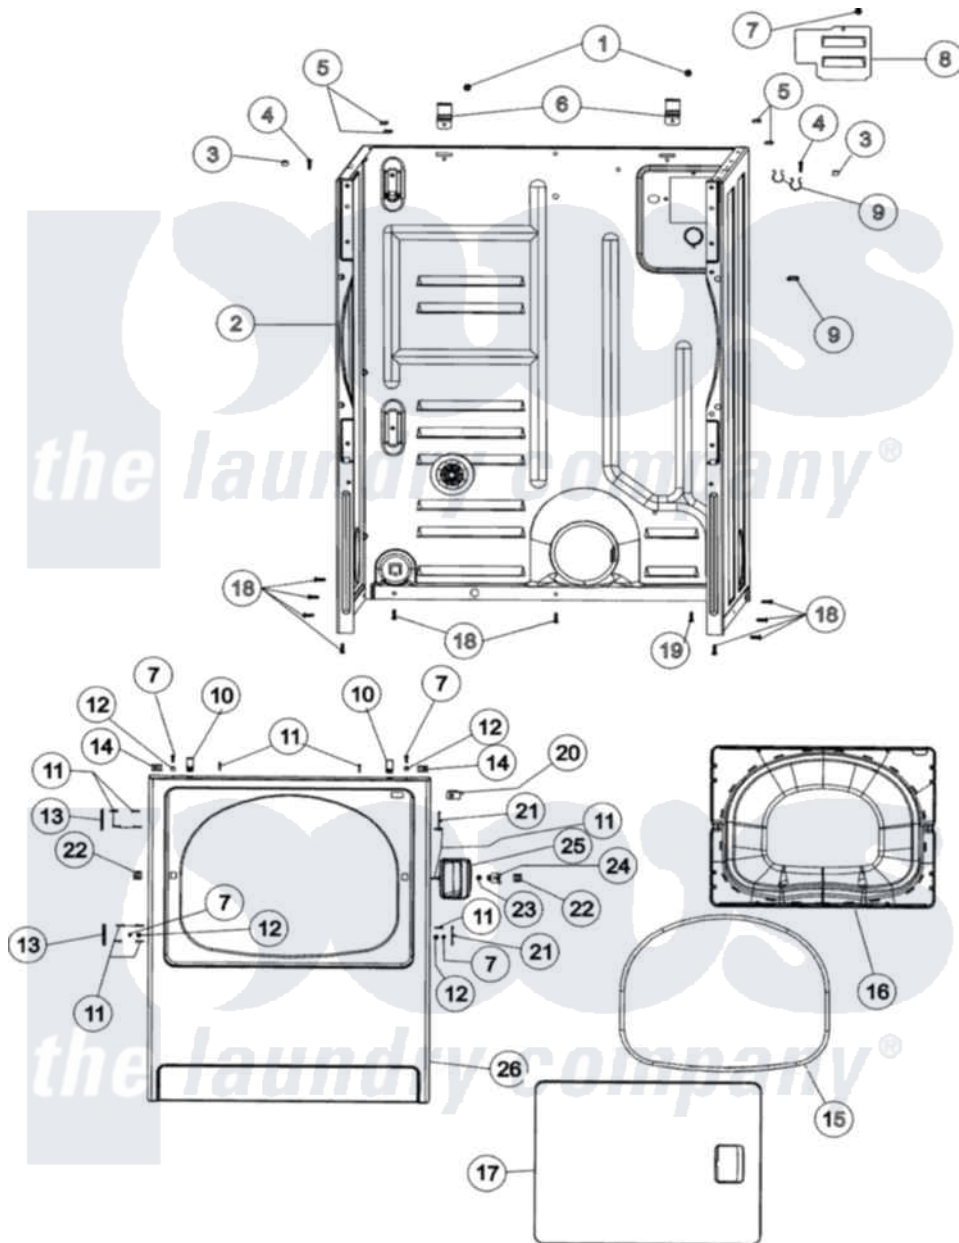

Crosley CDG6505W 02 - CABINET & FRONT PANEL

Crosley Residential Crosley CDG6505W Dryer Parts Parts Diagram 02 - CABINET & FRONT PANEL
 Click on the part number to view part

Item	Original Part Number	Replaced By	Status	Part Description
1	503688			Screw, 10B-16 X .34 I
2	37001155	37001284		Cabinet As Pack
3	505187			Locator, Panel
4	32671	Y014874		Screw, Idler Arm And Sleeve
5	Y56128			Pad, Bumper
6	500003			Hinge, Top
7	32671	Y014874		Screw, Idler Arm And Sleeve
8	503293			Plate, Access Cover
9	504034			Clip, Wire
10	25-7220			Clip, Cabinet Top
11	37001030			Screw, No.8ab-16 x 3/4 Fh
12	505187			Locator, Panel
13	Y503676			Hinge, Door And Top
14	213280	204439		Screw And Fstner Assembly
15	504005	511056		Seal Front Panel
16	37001028			Seal And Liner, Assembly

17	37001029		Door, Dryer
18	27001200		Screw
19	20530		Screw, 10-24 x 3/8 Hex
20	Y504570	W10169313	Switch-Dor
21	503126		Plug, Hinge Hole
22	54660	LA-1003	Door Catch Kit
23	500039	510181	Strike Doormetal
24	40116201		Bracket, Door Strike
25	33001241		Handle, Door
26	37001154		Front Panel - White