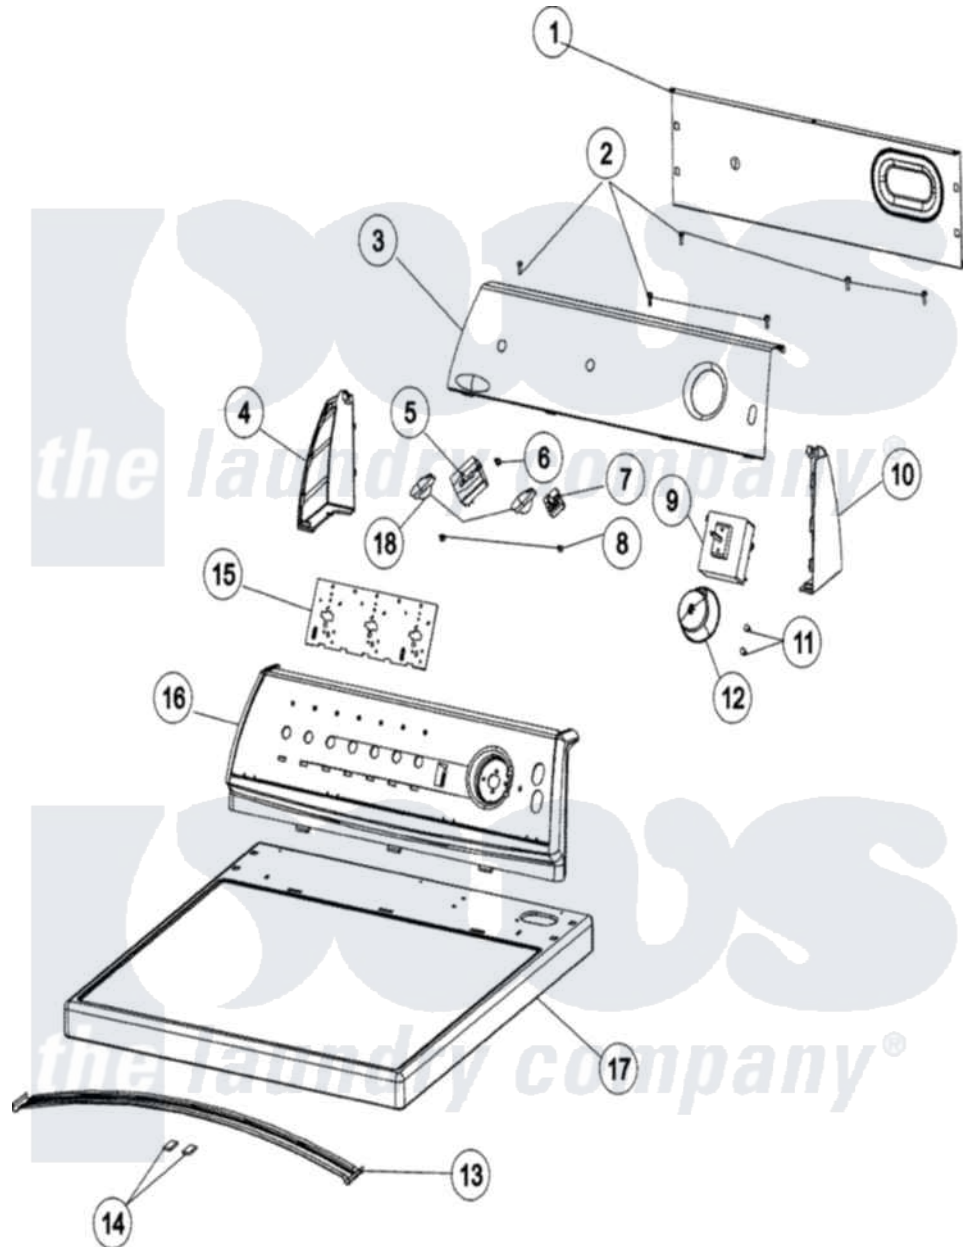

# Crosley CDG6505W 03 - CONTROL PANEL & TOP

Crosley [Residential Crosley CDG6505W Dryer Parts](#) Parts Diagram 03 - CONTROL PANEL & TOP  
 Click on the part number to view part

Item	Original Part Number	Replaced By	Status	Part Description
1	<a href="#">37001233</a>			Shield, Backguard
2	<a href="#">21002224</a>			Screw
3	<a href="#">37001220</a>			Facia
4	<a href="#">21001546</a>			Endcap, Panel
5	<a href="#">37001164</a>			Switch, Temp - 3 Position
6	501086	<a href="#">90767</a>		Screw, 8A X 3/8 HeX Washer Head Tapping
7	<a href="#">53-1639</a>			Buzzer Assembly
8	<a href="#">31260</a>			Screw, No.8 X 3/8 Ind H
9	<a href="#">37001240</a>			Timer - Dryer
10	<a href="#">21001547</a>			Endcap, Panel
11	37001031	<a href="#">3370225</a>		Screw
12	<a href="#">31001388</a>			Knob/Skirt, Timer
13	56486		Not Available	BRACE, TOP
14	500121	<a href="#">510189</a>		Pad Felt
15	<a href="#">21001517</a>			Shield, Control
16	<a href="#">21001965</a>			Frame, Control Panel, Support