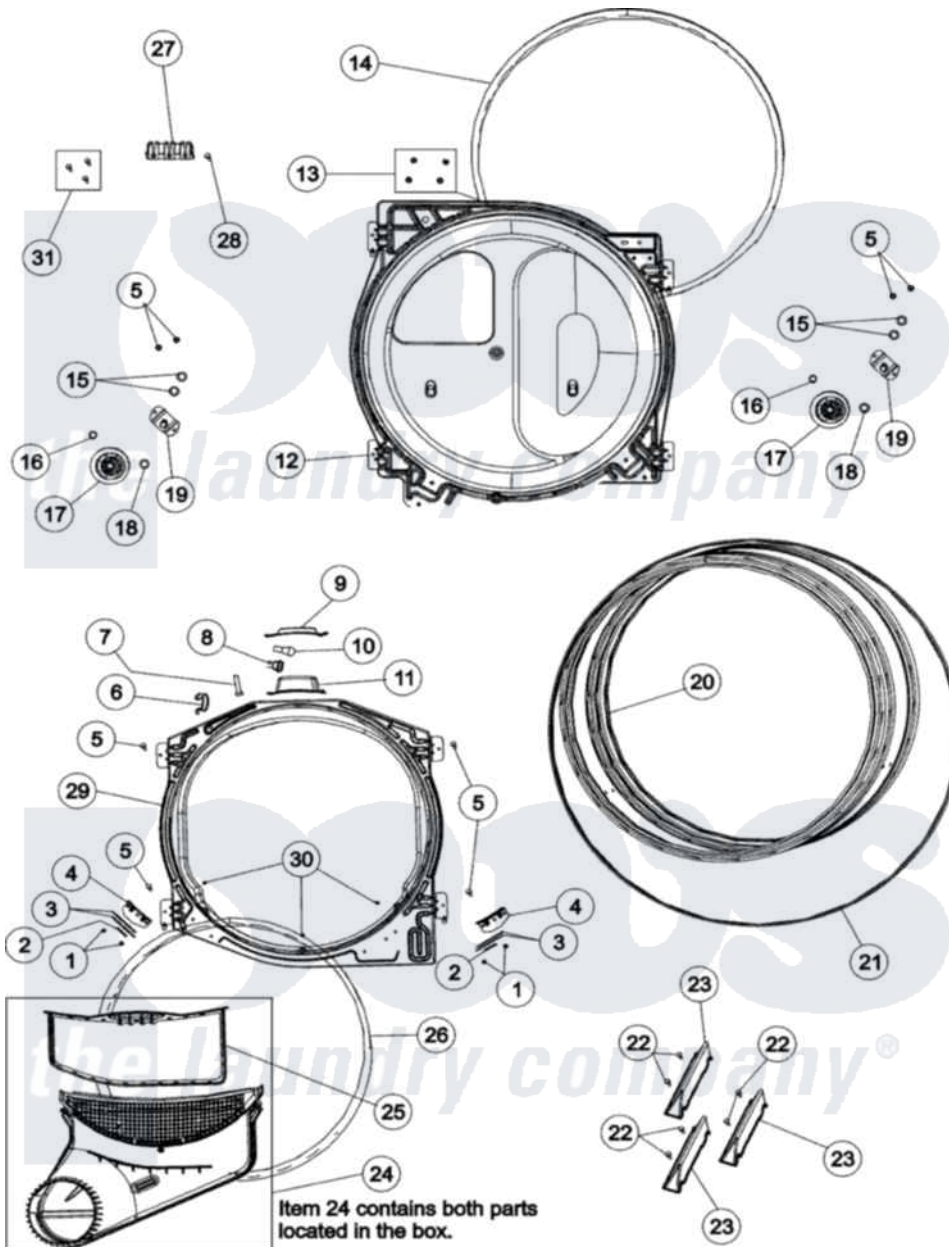

Crosley CDG6505W 05 - TUBMLER

Crosley [Residential Crosley CDG6505W Dryer Parts](#) Parts Diagram 05 - TUBMLER

[Click on the part number to view part](#)

Item	Original Part Number	Replaced By	Status	Part Description
1	37001031	3370225		Screw
2	500121	510189		Pad Felt
3	40116501	37001298		Glide- Dry
4	37001036			Bracket, Cylinder Glide
5	503661	27001200		Screw
6	504034			Clip, Wire
7	505295			Screw, No.8ab-16 x 3/4 PH
8	504458	Y504452		Light Assembly
9	40094301			Lens, Light
10	Y60954	67001316		Bulb, Light
11	503622	Y504452		Light Assembly
12	504801W	502614WP		Bulkhead, Rear
13	503688			Screw, 10B-16 X .34 I
14	37001132			Seal, Cylinder
15	52549			Washer, 501 ID X3/4 Odx
16	23748			Ring, Retaining

17	37001042		Assembly, Cylinder Roller
18	Y504082		Washer, Wave
19	40113601		Assembly, Roller Brkt
20	504467W	504467WP	Cylinder Assembly
21	40111201		Belt, Cylinder
22	Y62588		Screw, 10BT-12 X 1 Tap
23	37001125	12002559	Baffle Kit
24	37001141		Air Duct Assembly
25	37001142		Filter, Lint
26	37001132		Seal, Cylinder
27	61923		Block, Terminal
28	501285		Screw, No.12 X 9/16-Pla
29	503616W	503616WP	Assembly, Frt Bulkhead
30	37001030		Screw, No.8ab-16 x 3/4 Fh
31	37001300		Screw Package, Terminal Block