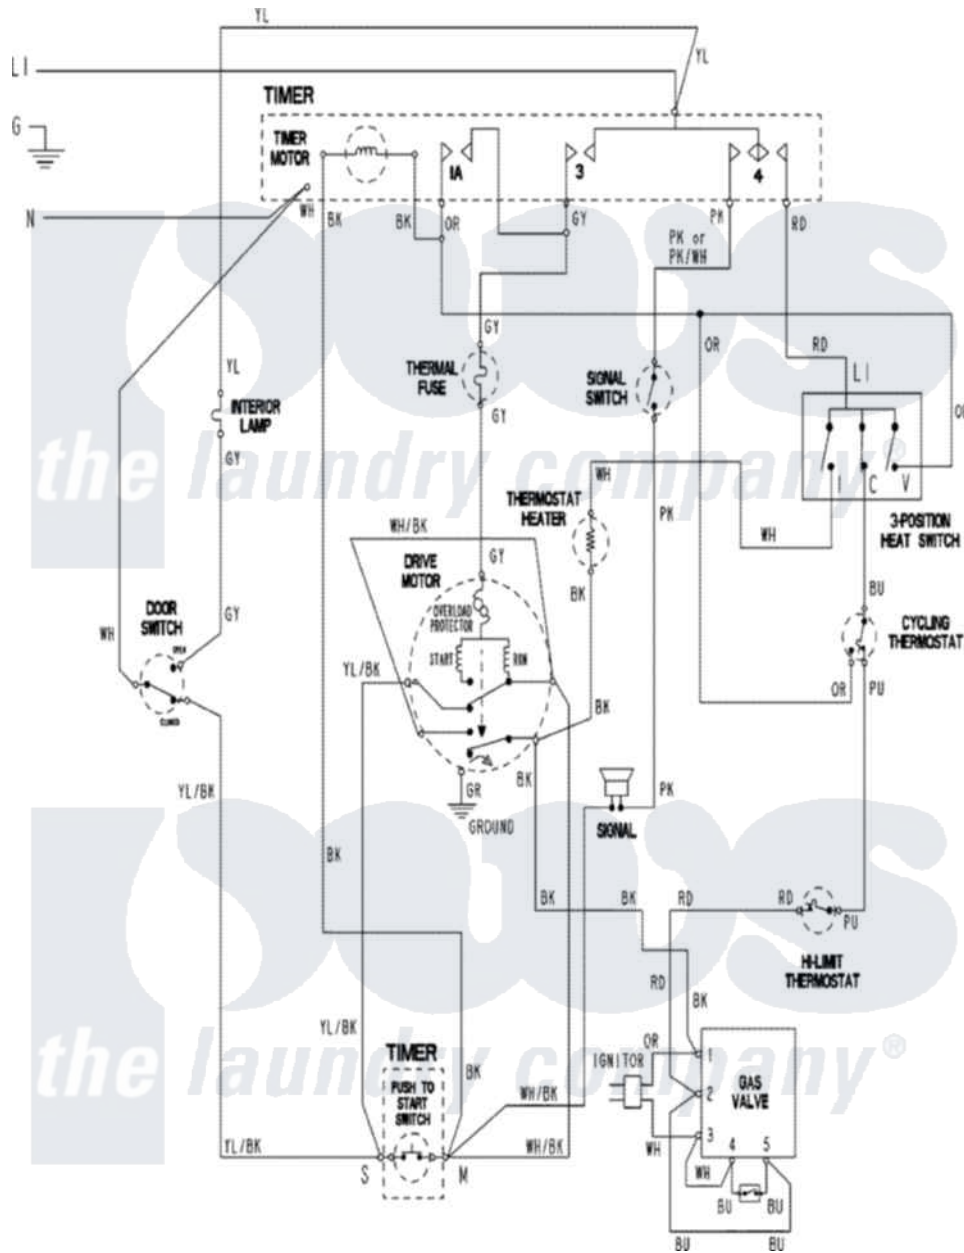

Crosley CDG6505W 06 - WIRING INFORMATION

Crosley Residential Crosley CDG6505W Dryer Parts Parts Diagram 06 - WIRING INFORMATION
 Click on the part number to view part

Item	Original Part Number	Replaced By	Status	Part Description
NI	15003795		Not Available	WIRING INFORMATION