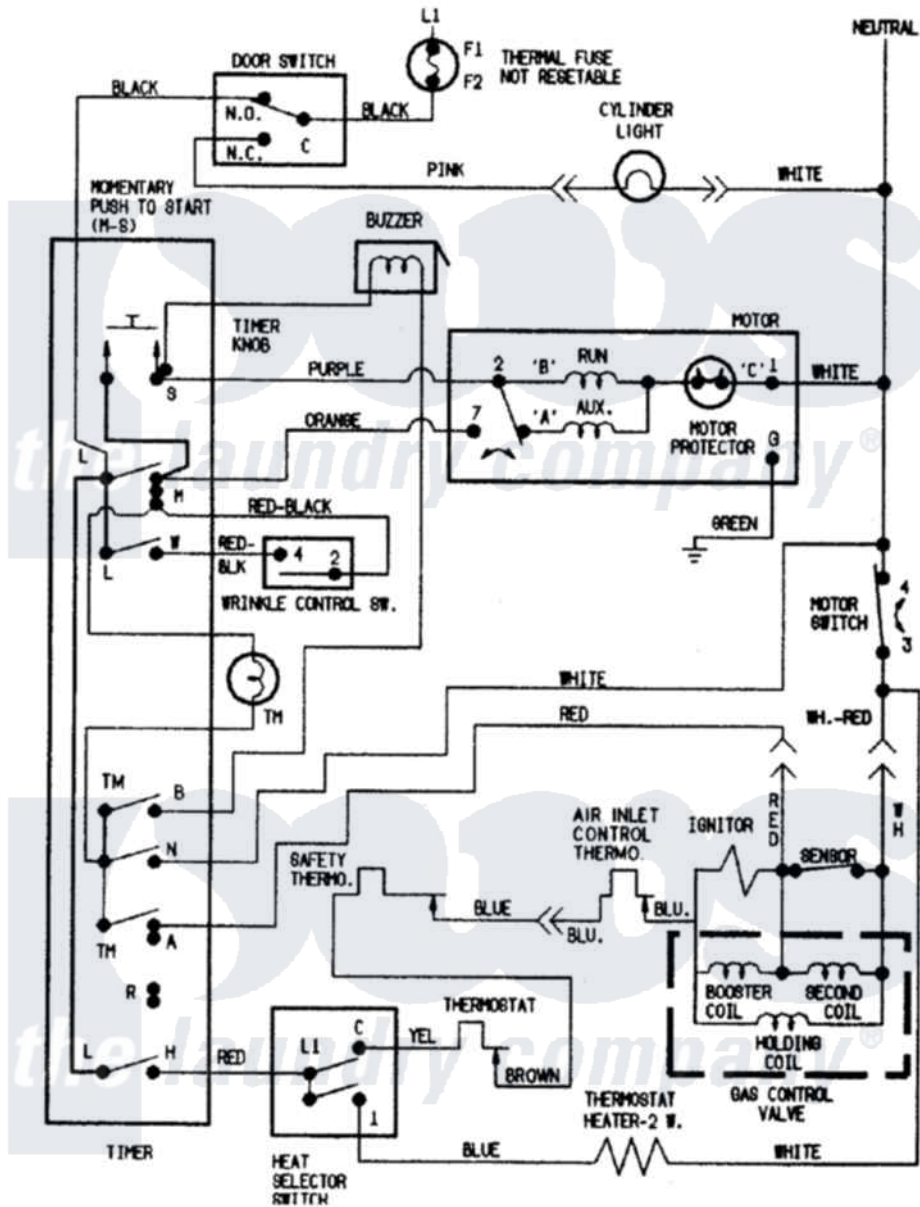

Crosley CDG7000W 08 - WIRING INFORMATION

Crosley Residential Crosley CDG7000W Dryer Parts Parts Diagram 08 - WIRING INFORMATION
 Click on the part number to view part

Item	Original Part Number	Replaced By	Status	Part Description
NI	15002550		Not Available	WIRING INFORMATION