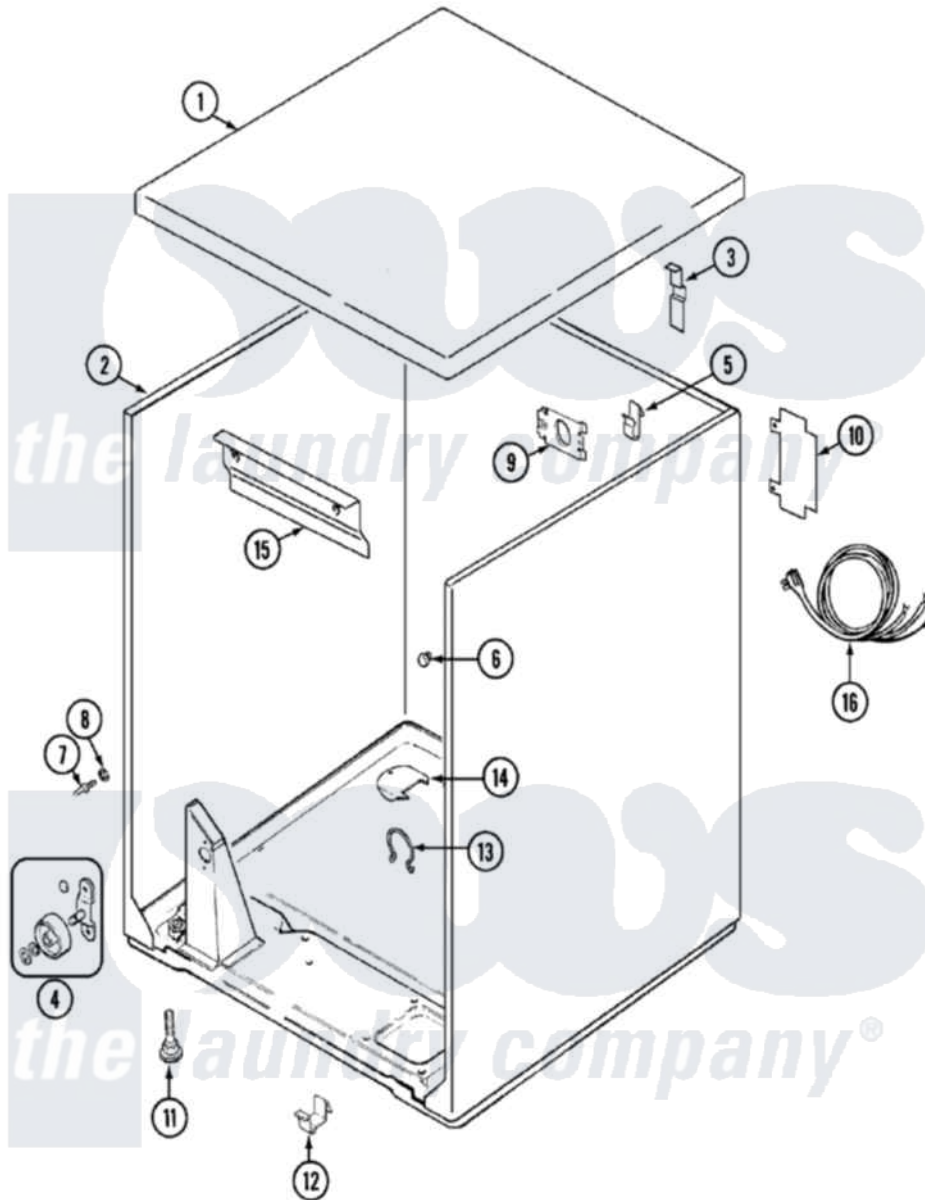

Crosley CDG7500Q 01 - CABINET

Crosley [Residential Crosley CDG7500Q Dryer Parts](#) Parts Diagram 01 - CABINET
 Click on the part number to view part

Item	Original Part Number	Replaced By	Status	Part Description
1	31001477			Top, Cabinet
2	31001715			Cabinet And Base Assembly
"	31001481	31001715		Cabinet And Base Assembly
3	25-3092	90767		Screw, 8A X 3/8 HeX Washer Head Tapping
"	63-5712			Hinge, Cabinet Top
4	LA-1008			Rr Roller Kit
"	LA-1007	12002126		Reinforcement Brace/Glide Kit
5	25-3034			Clip, Wiring
6	33-2653			Bumper, Cabinet
7	53-0643			Pin, Locator
8	53-0200			Sleeve, Locator Pin
"	25-0224	3400029		Nut, Adapter Plate
9	25-7828	489483		Screw 10-32 X 1/2
"	53-0135		Not Available	SUPPORT, POWER CORD
10	53-0284			Cover, Terminal
				Screw, 8A X 3/8 HeX Washer

"	25-7857	90767	Screw, on a 3/8 inch washer Head Tapping
11	63-5834	Not Available	LEG, LEVELING
12	53-0120		Clip, Front Panel
13	31001320	16515	Clip
14	53-1921		Shield, Wiring
"	25-7741	W10116760	Screw
16	63-6259	31001547	Cord, Power