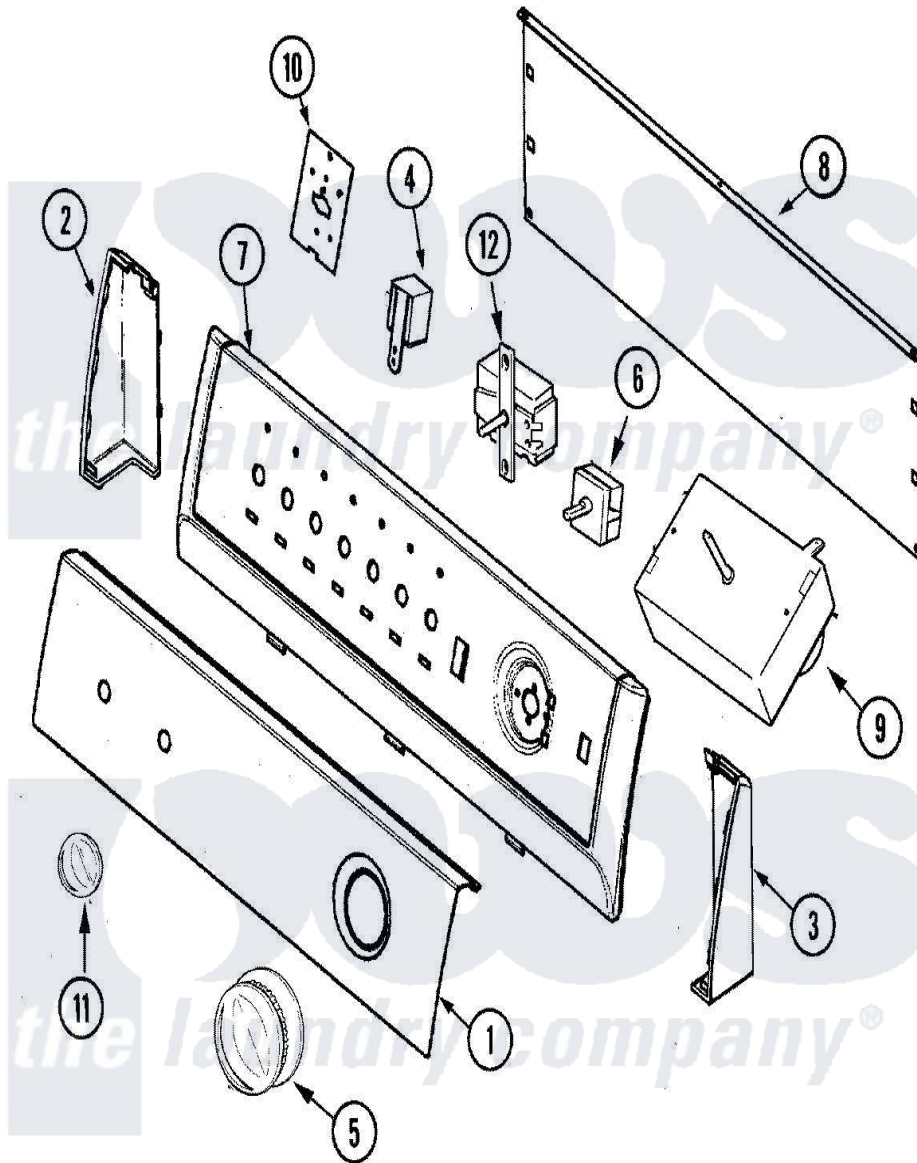

Crosley CDG7500Q 02 - CONTROL PANEL

Crosley [Residential Crosley CDG7500Q Dryer Parts](#) Parts Diagram 02 - CONTROL PANEL
 Click on the part number to view part

| Item | Original Part Number | Replaced By | Status | Part Description |
|------|--------------------------|--------------------------|---------------|---|
| 1 | 31001521 | | | Panel, Control |
| 2 | 21001769 | | | Endcap, Panel |
| 3 | 21001768 | | | Endcap, Panel |
| 4 | 53-1639 | | | Buzzer Assembly |
| 5 | 31001475 | 31001506 | | Knob/Skirt, Timer |
| 6 | 31001190 | | | Switch, Two Position Rotary |
| 7 | 21001767 | | | Frame |
| 8 | 21001527 | | | Shield, Rear |
| 9 | 25-3092 | 90767 | | Screw, 8A X 3/8 HeX Washer Head Tapping |
| " | 53-1815 | 31001513 | | Timer |
| 10 | 21001517 | | | Shield, Control |
| 11 | 21001772 | | | Knob, Selector |
| 12 | 31001243 | 31001445 | | Switch, Temperature |
| NI | 31001491 | | | Harness, Wire |
| " | 21001812 | | Not Available | MANUAL, USE & CARE (FRENCH) |