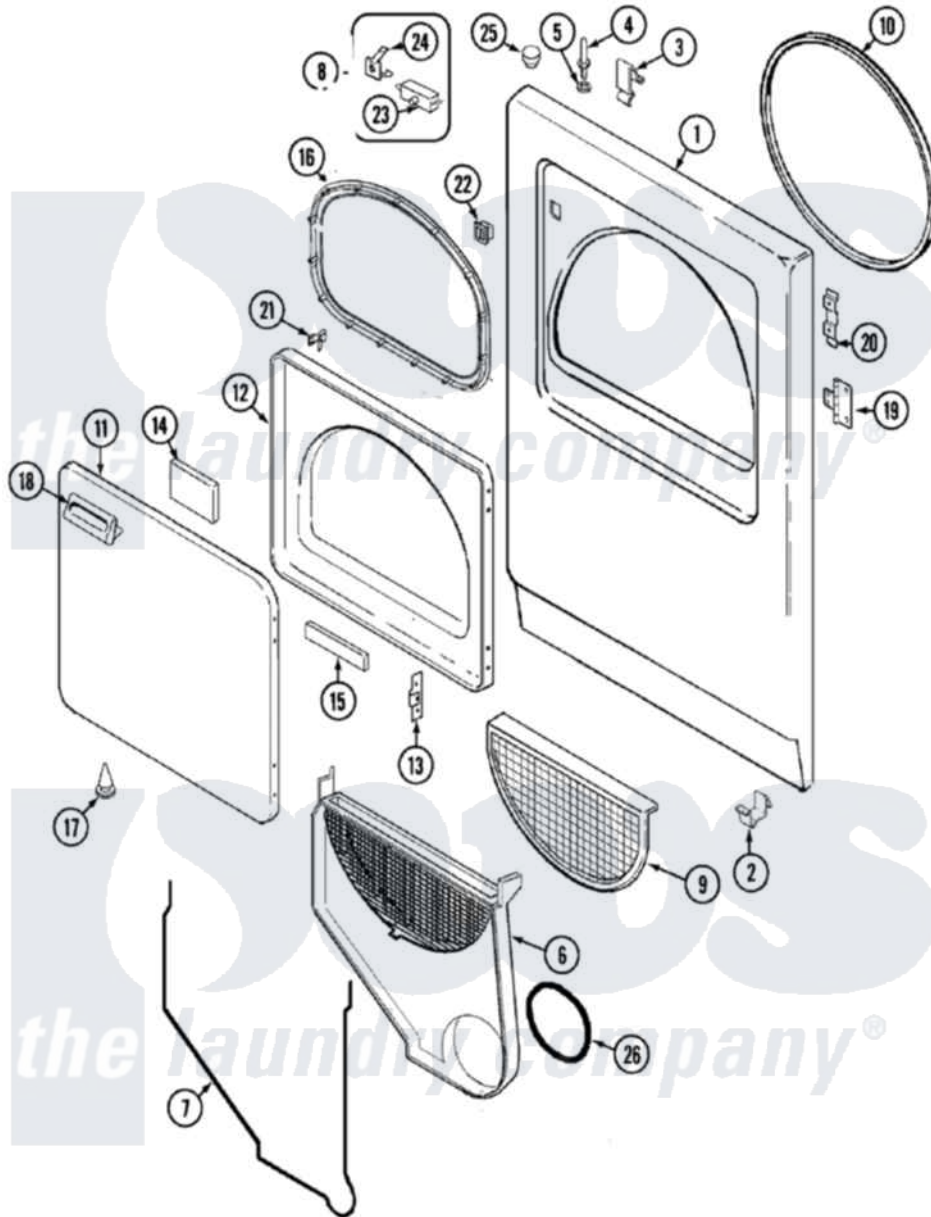

# Crosley CDG7500Q 03 - DOOR

Crosley Residential Crosley CDG7500Q Dryer Parts Parts Diagram 03 - DOOR  
 Click on the part number to view part

Item	Original Part Number	Replaced By	Status	Part Description
1	<a href="#">31001480</a>			Panel, Front
2	<a href="#">53-0120</a>			Clip, Front Panel
3	<a href="#">25-7220</a>			Clip, Cabinet Top
4	<a href="#">53-0643</a>			Pin, Locator
5	<a href="#">53-0200</a>			Sleeve, Locator Pin
"	25-0224	<a href="#">3400029</a>		Nut, Adapter Plate
6	<a href="#">12001324</a>			Duct Kit, Collector
"	25-7810	<a href="#">415013-35</a>		Screw
7	<a href="#">53-0204</a>			Seal
8	<a href="#">LA-1005</a>			Switch Kit
9	<a href="#">53-0918</a>			Filter, Lint
10	53-0281	<a href="#">31001747</a>		Seal Assembly
11	<a href="#">31001478</a>			Panel, Outer Door
"	25-7770	<a href="#">3196169</a>		Screw, Element
12	<a href="#">31001479</a>			Panel, Inner Door
13	<a href="#">53-0119</a>			Clip, Hinge

14	<a href="#">53-1490</a>		Door Pad
"	<a href="#">21001281</a>		Damper, Sound Pad
15	<a href="#">53-1491</a>		Door Pad
16	53-0648	<a href="#">31001529</a>	Seal, Door
17	<a href="#">25-7889</a>		Plug Button
18	25-7810	<a href="#">415013-35</a>	Screw
"	<a href="#">31001482</a>		Handle, Door
19	<a href="#">25-7809</a>		Screw, No.6-20 1/2 Flthd Torx
"	<a href="#">53-1492</a>		Hinge, Dryer Door
20	53-0121	Not Available	TWIN NUT
21	53-2364	<a href="#">LA-1003</a>	Door Catch Kit
"	<a href="#">LA-1003</a>		Door Catch Kit
22	53-0187	<a href="#">LA-1003</a>	Door Catch Kit
23	<a href="#">53-0148</a>		Switch, Door
24	63-5990	<a href="#">31001319</a>	Clip, Switch
25	<a href="#">33-2653</a>		Bumper, Cabinet
26	53-0203	<a href="#">12001324</a>	Duct Kit, Collector