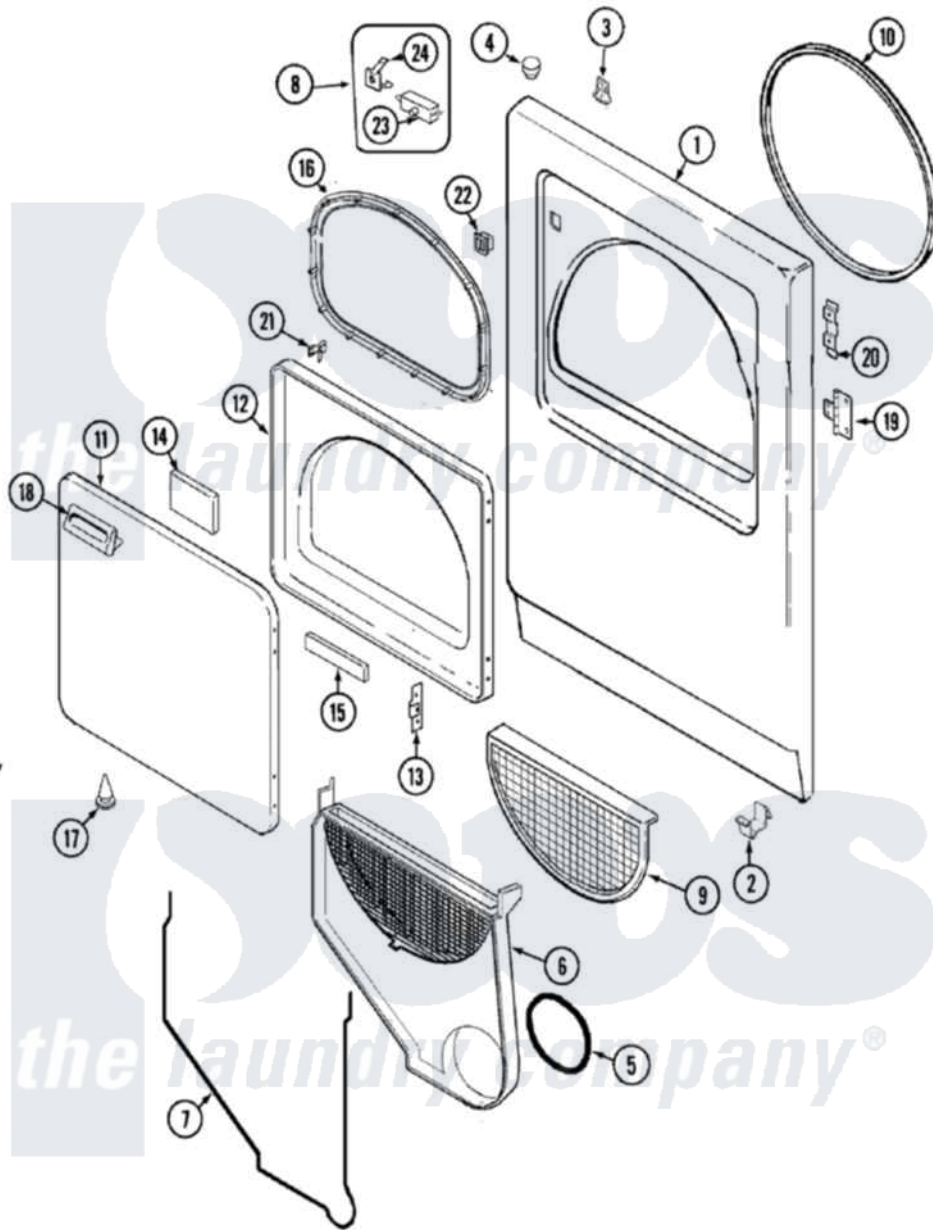

Crosley CDG7500Q 04 - DOOR (SERIES 11)

Crosley [Residential Crosley CDG7500Q Dryer Parts](#) Parts Diagram 04 - DOOR (SERIES 11)
 Click on the part number to view part

Item	Original Part Number	Replaced By	Status	Part Description
1	31001480			Panel, Front
2	53-0120			Clip, Front Panel
3	31001526			Lock, Top
4	33-2653			Bumper, Cabinet
5	53-0203	12001324		Duct Kit, Collector
6	12001324			Duct Kit, Collector
"	25-7810	415013-35		Screw
7	53-0204			Seal
8	LA-1005			Switch Kit
9	53-0918			Filter, Lint
10	53-0281	31001747		Seal Assembly
11	31001478			Panel, Outer Door
"	25-7770	3196169		Screw, Element
12	31001479			Panel, Inner Door
13	53-0119			Clip, Hinge
14	53-1490			Door Pad

15	53-1491		Door Pad
16	53-0648	31001529	Seal, Door
17	25-7889		Plug Button
18	31001482		Handle, Door
"	25-7810	415013-35	Screw
19	53-1492		Hinge, Dryer Door
"	25-7809		Screw, No.6-20 1/2 Flthd Torx
20	53-0121	Not Available	TWIN NUT
21	53-2364	LA-1003	Door Catch Kit
22	53-0187	LA-1003	Door Catch Kit
23	53-0147	53-0148	Switch, Door
24	63-5990	31001319	Clip, Switch