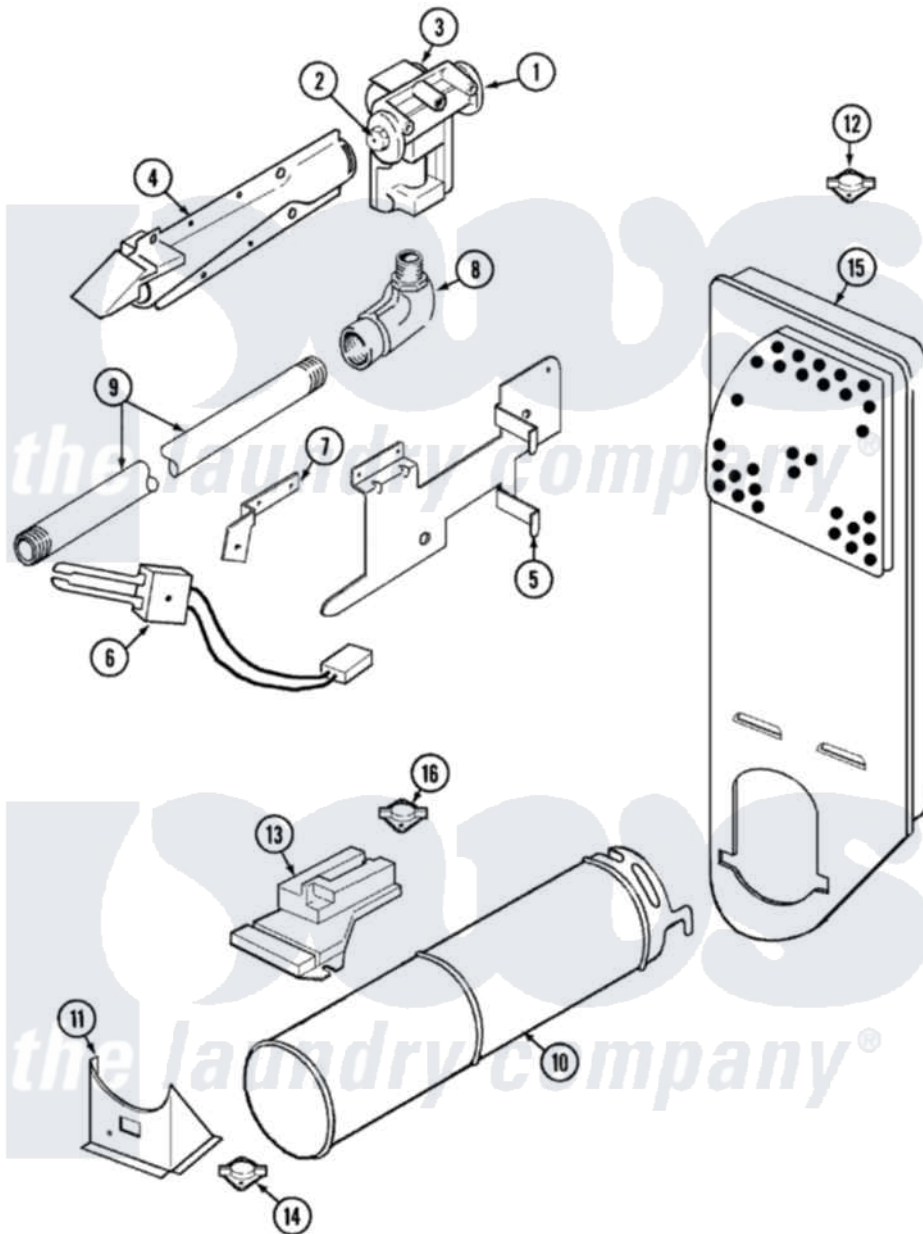

Crosley CDG7500Q 05 - GAS CARRYING

Crosley [Residential Crosley CDG7500Q Dryer Parts](#) Parts Diagram 05 - GAS CARRYING
 Click on the part number to view part

Item	Original Part Number	Replaced By	Status	Part Description
1	60-6846			Union Nut
"	31001485			Valve, Gas
2	63-3570			Burner Orifice
3	63-6615	279834		Coil-Valve
"	63-6614	279834		Coil-Valve
4	63-6682	31001784		Burner
5	25-3034			Clip, Wiring
"	25-7741	W10116760		Screw
"	53-0140			Mtg Bracket
6	53-0689	31001556		Igniter
"	25-7744	8281196		Screw
7	25-7744	8281196		Screw
"	53-0686		Not Available	BRACKET
8	33001842	3406051		Elbow Union Assembly
9	53-2362	31001777		Main Gas L
10	53-1884			Housing, Heater

"	31001368	Not Available	TAIL PIECE
"	25-7741	W10116760	Screw
11	53-2363		Support, Heater Housing
"	25-3092	90767	Screw, 8A X 3/8 HeX Washer Head Tapping
12	25-0168		Screw
"	53-1096	LA-1053	Fuse Kit, Thermal
13	Y700502	W10116760	Screw
"	63-5013	338906	Radiant, Sensor
14	25-0168		Screw
"	LA-1053		Fuse Kit, Thermal
15	53-1706		Inlet Air Duct Assembly
"	25-7741	W10116760	Screw
16	53-1096	LA-1053	Fuse Kit, Thermal
NI	63-6766		Conversion Kit
"	12001031		Conversion Kit