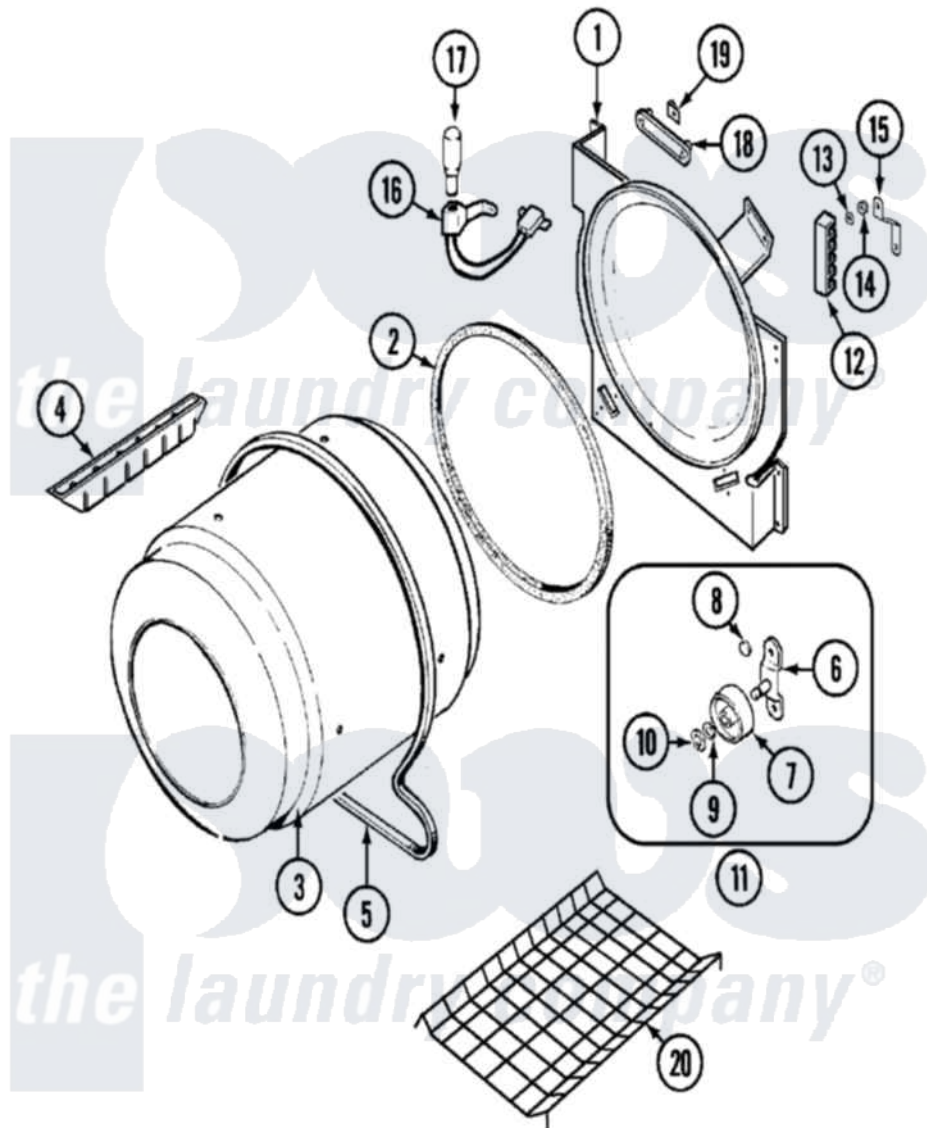

Crosley CDG7500Q 07 - TUMBLER

Crosley [Residential Crosley CDG7500Q Dryer Parts](#) Parts Diagram 07 - TUMBLER
 Click on the part number to view part

Item	Original Part Number	Replaced By	Status	Part Description
1	25-7733	681414		Screw, 10AB X 1/2
"	LA-1054			Dryer Bulkhead Kit
2	53-0281	31001747		Seal Assembly
3	53-1250			Cylinder
4	25-7759	3196164		Screw
"	Y02100002		Not Available	BAFFLE (WHT)
5	31531589	341241		Belt
6	25-7101	3351614		Screw, Gearcase Cover Mounting
"	53-0197			Support Assembly-Cylinder Rear
7	31001096			Roller
8	25-7813			Spacer
9	25-7814			Washer
10	25-7854			Ring, Retaining
11	LA-1008			Rr Roller Kit
16	53-1580			Receptacle Assembly

"	25-3457		Screw, Sems
17	53-0570	A3167501	Lamp Oven, Int.
18	53-0174		Lens, Bulb
19	25-3562	3195558	Nut
20	21001495		Rack, Drying