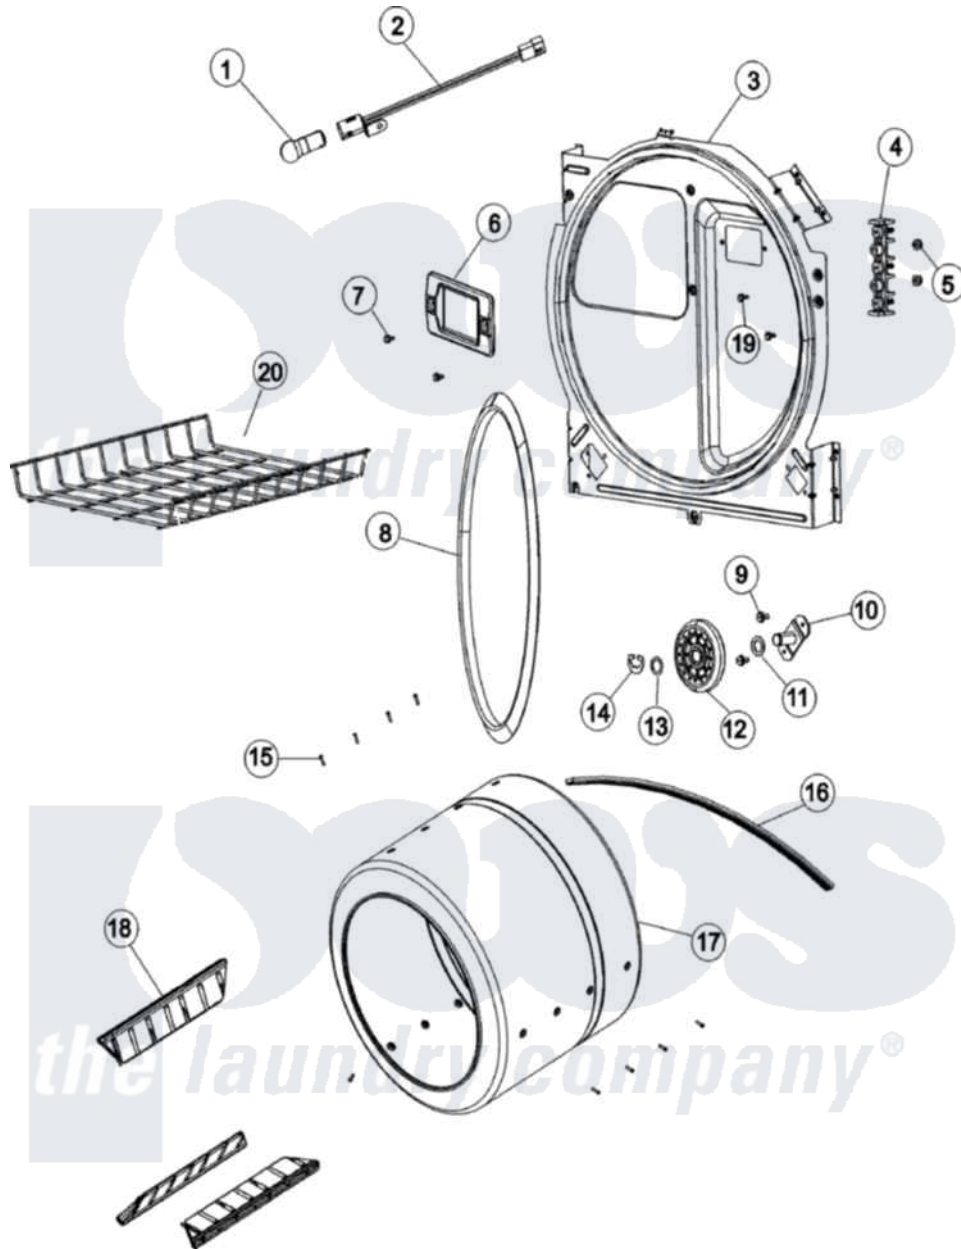

Crosley CDG7500Q 08 - TUMBLER (SERIES 12)

Crosley [Residential Crosley CDG7500Q Dryer Parts](#) Parts Diagram 08 - TUMBLER (SERIES 12)
 Click on the part number to view part

Item	Original Part Number	Replaced By	Status	Part Description
1	31001575			Bulb, Cylinder Light
2	31001579		Not Available	RECEPTACLE ASM, CYLINDER LIGHT
3	31001581			Bulkhead With Seal
6	31001585		Not Available	LENS, CYLINDER LIGHT
7	31001580	313806		Screw
8	31001548	31001747		Seal Assembly
9	25-7101	3351614		Screw, Gearcase Cover Mounting
10	53-0197			Support Assembly-Cylinder Rear
11	31001583			Spacer, Roller
12	31001096			Roller
13	25-7814			Washer
14	25-7854			Ring, Retaining
15	25-7759	3196164		Screw
16	31531589	341241		Belt