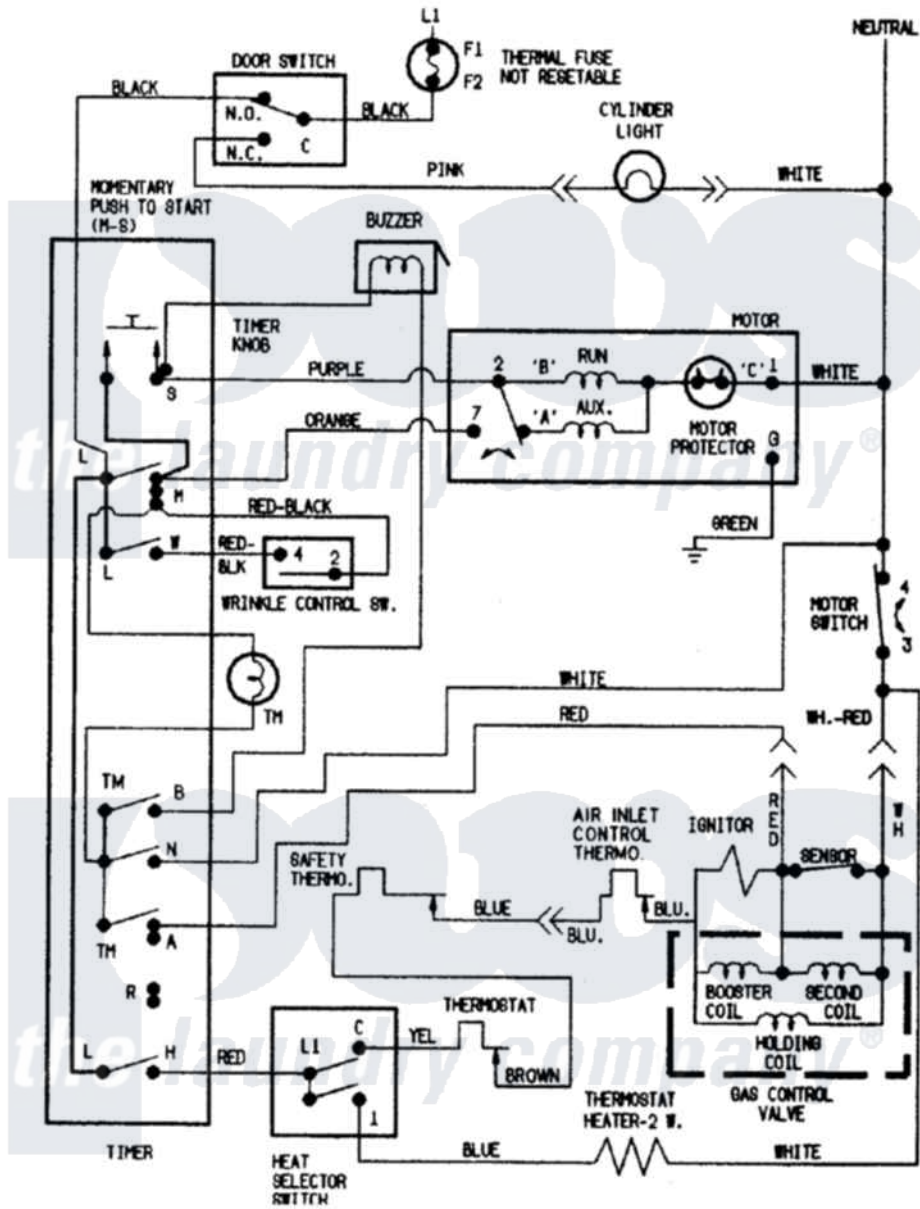

Crosley CDG7500Q 09 - WIRING INFORMATION

Crosley Residential Crosley CDG7500Q Dryer Parts Parts Diagram 09 - WIRING INFORMATION
 Click on the part number to view part

Item	Original Part Number	Replaced By	Status	Part Description
NI	15002550		Not Available	WIRING INFORMATION