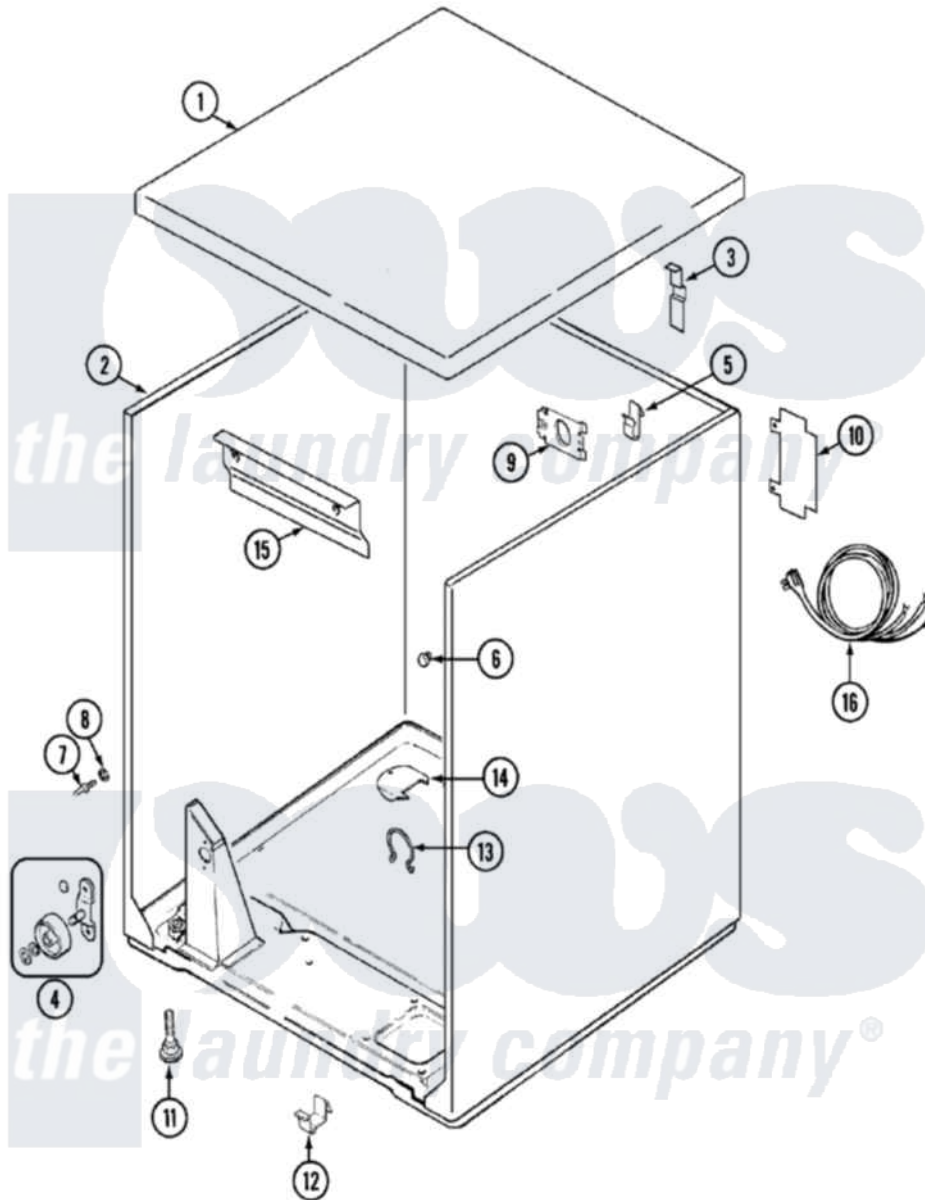

Crosley CDG7500W 01 - CABINET

Crosley [Residential Crosley CDG7500W Dryer Parts](#) Parts Diagram 01 - CABINET
 Click on the part number to view part

Item	Original Part Number	Replaced By	Status	Part Description
1	31001423			Top, Cabinet
2	53-2559	31001714		Cabinet And Base Assembly
"	31001714			Cabinet And Base Assembly
3	25-3092	90767		Screw, 8A X 3/8 HeX Washer Head Tapping
"	63-5712			Hinge, Cabinet Top
4	LA-1008			Rr Roller Kit
"	LA-1007	12002126		Reinforcement Brace/Glide Kit
5	25-3034			Clip, Wiring
6	33-2653			Bumper, Cabinet
7	53-0643			Pin, Locator
8	53-0200			Sleeve, Locator Pin
"	25-0224	3400029		Nut, Adapter Plate
9	25-7828	489483		Screw 10-32 X 1/2
"	53-0135		Not Available	SUPPORT, POWER CORD
10	53-0284			Cover, Terminal
				Screw, 8A X 3/8 HeX Washer

"	25-7857	90767	Screw, on a 3/8 inch washer Head Tapping
11	63-5834	Not Available	LEG, LEVELING
12	53-0120		Clip, Front Panel
13	31001320	16515	Clip
14	53-1921		Shield, Wiring
"	25-7741	W10116760	Screw
16	63-6259	31001547	Cord, Power