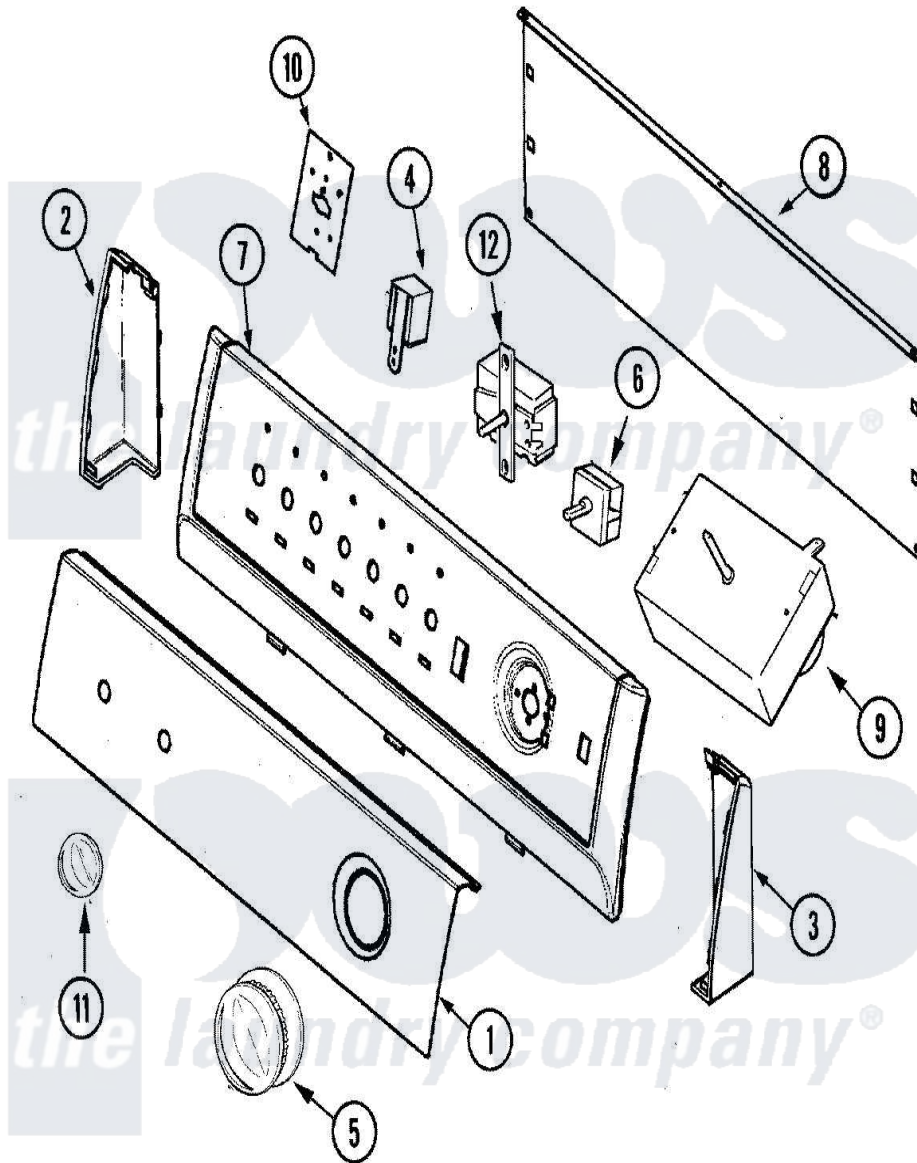

Crosley CDG7500W 02 - CONTROL PANEL

Crosley [Residential Crosley CDG7500W Dryer Parts](#) Parts Diagram 02 - CONTROL PANEL
 Click on the part number to view part

Item	Original Part Number	Replaced By	Status	Part Description
1	31001387			Panel, Control
2	21001546			Endcap, Panel
3	21001547			Endcap, Panel
4	53-1639			Buzzer Assembly
5	31001388			Knob/Skirt, Timer
6	31001190			Switch, Two Position Rotary
7	21001552			Frame , Control Panel
8	21001527			Shield, Rear
9	25-3092	90767		Screw, 8A X 3/8 HeX Washer Head Tapping
"	53-1815	31001513		Timer
10	21001517			Shield, Control
11	21001544			Knob, Selector
12	31001243	31001445		Switch, Temperature
NI	31001491			Harness, Wire
"	21001812		Not Available	MANUAL, USE & CARE (FRENCH)