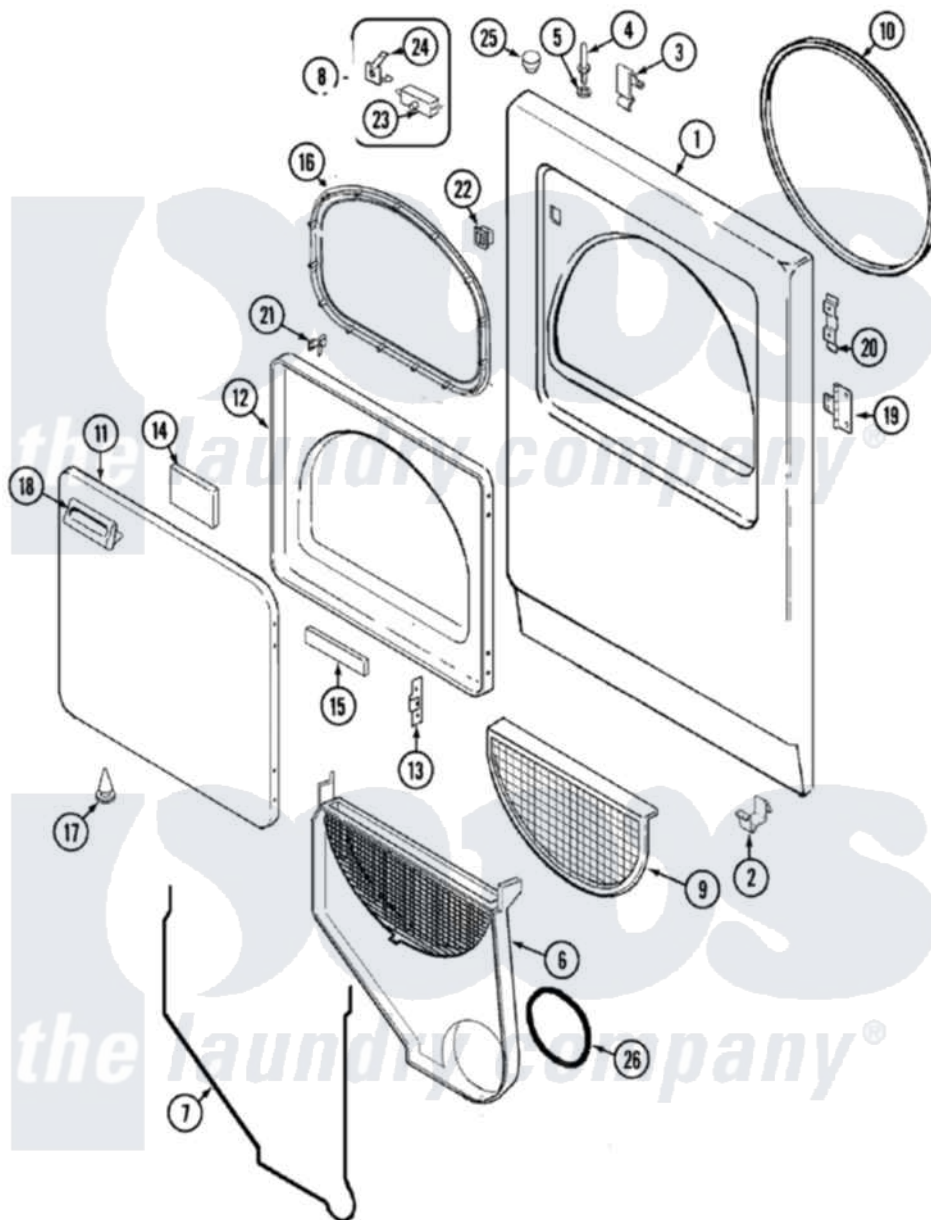

Crosley CDG7500W 03 - DOOR

Crosley Residential Crosley CDG7500W Dryer Parts Parts Diagram 03 - DOOR
 Click on the part number to view part

Item	Original Part Number	Replaced By	Status	Part Description
1	53-0726	31001771		Panel, Front
2	53-0120			Clip, Front Panel
3	25-7220			Clip, Cabinet Top
4	53-0643			Pin, Locator
5	25-0224	3400029		Nut, Adapter Plate
"	53-0200			Sleeve, Locator Pin
6	25-7810	415013-35		Screw
"	12001324			Duct Kit, Collector
7	53-0204			Seal
8	LA-1005			Switch Kit
9	53-0918			Filter, Lint
10	53-0281	31001747		Seal Assembly
11	53-0154			Panel, Outer Door
"	25-7770	3196169		Screw, Element
12	53-0912		Not Available	PANEL, INNER DOOR (WHT)
13	53-0119			Clip, Hinge

14	53-1490		Door Pad
"	21001281		Damper, Sound Pad
15	53-1491		Door Pad
16	53-0648	31001529	Seal, Door
17	25-7889		Plug Button
18	53-0927		Handle, Door
"	25-7810	415013-35	Screw
19	25-7809		Screw, No.6-20 1/2 Flthd Torx
"	53-1492		Hinge, Dryer Door
20	53-0121	Not Available	TWIN NUT
21	LA-1003		Door Catch Kit
"	53-2364	LA-1003	Door Catch Kit
22	53-0187	LA-1003	Door Catch Kit
23	53-0148		Switch, Door
24	63-5990	31001319	Clip, Switch
25	33-2653		Bumper, Cabinet
26	53-0203	12001324	Duct Kit, Collector