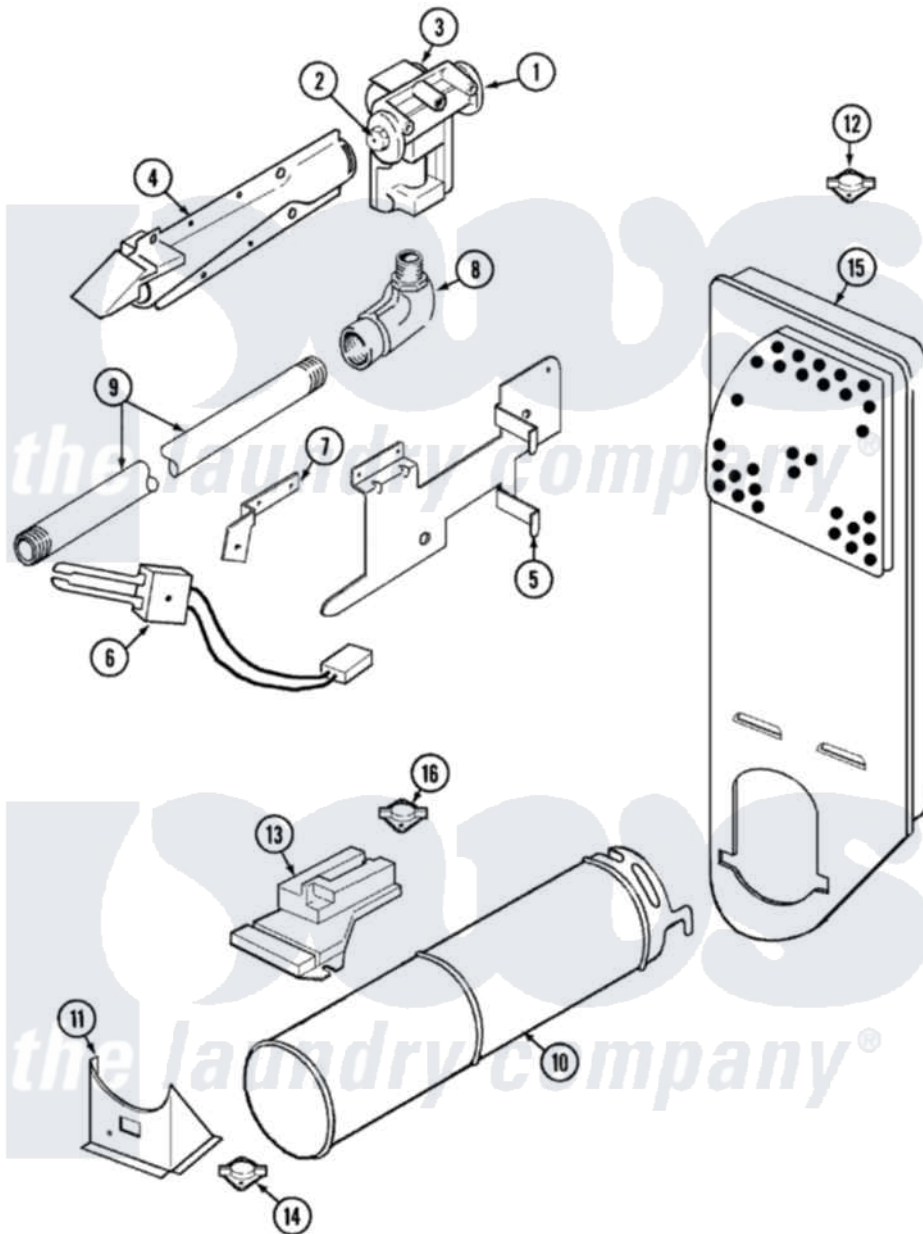

Crosley CDG7500W 05 - GAS CARRYING

Crosley [Residential Crosley CDG7500W Dryer Parts](#) Parts Diagram 05 - GAS CARRYING
 Click on the part number to view part

Item	Original Part Number	Replaced By	Status	Part Description
1	60-6846			Union Nut
"	31001485			Valve, Gas
2	63-3570			Burner Orifice
3	63-6615	279834		Coil-Valve
"	63-6614	279834		Coil-Valve
4	63-6682	31001784		Burner
5	25-3034			Clip, Wiring
"	25-7741	W10116760		Screw
"	53-0140			Mtg Bracket
6	53-0689	31001556		Igniter
"	25-7744	8281196		Screw
7	25-7744	8281196		Screw
"	53-0686		Not Available	BRACKET
8	33001842	3406051		Elbow Union Assembly
9	53-2362	31001777		Main Gas L
10	53-1884			Housing, Heater

"	31001368	Not Available	TAIL PIECE
"	25-7741	W10116760	Screw
11	53-2363		Support, Heater Housing
"	25-3092	90767	Screw, 8A X 3/8 HeX Washer Head Tapping
12	25-0168		Screw
"	53-1096	LA-1053	Fuse Kit, Thermal
13	Y700502	W10116760	Screw
"	63-5013	338906	Radiant, Sensor
14	25-0168		Screw
"	LA-1053		Fuse Kit, Thermal
15	53-1706		Inlet Air Duct Assembly
"	25-7741	W10116760	Screw
16	53-1096	LA-1053	Fuse Kit, Thermal
NI	63-6766		Conversion Kit
"	12001031		Conversion Kit