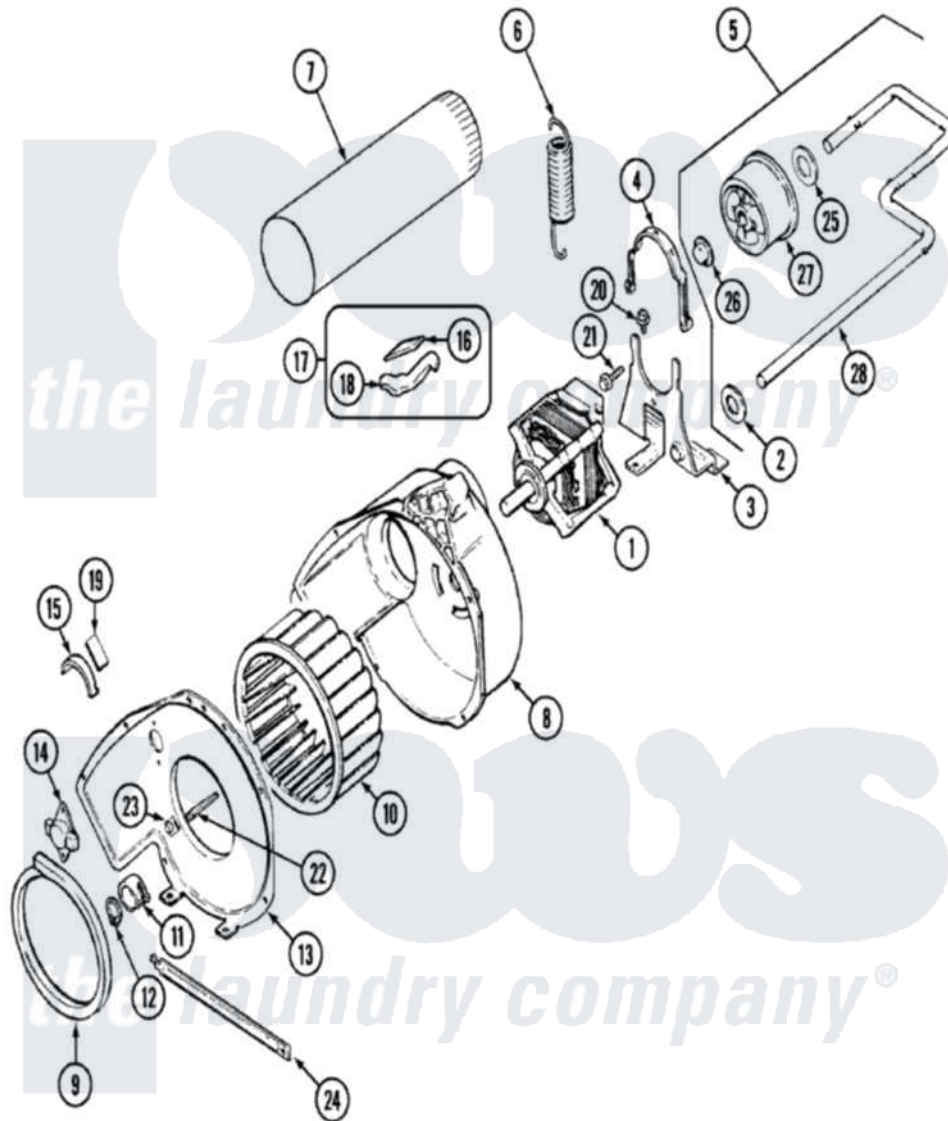

Crosley CDG7500W 06 - MOTOR & DRIVE

Crosley [Residential Crosley CDG7500W Dryer Parts](#) Parts Diagram 06 - MOTOR & DRIVE
 Click on the part number to view part

Item	Original Part Number	Replaced By	Status	Part Description
1	31001473	W10410996		Motor-Drve
"	53-0932	31001535		Pulley, Motor
2	25-7815			Washer
3	25-7732	681414		Screw, 10AB X 1/2
"	53-1932	31001570		Bracket, Motor
4	53-0214	660658		Clamp, Motor Mounting 343481 685441
5	53-2287			Idler Assembly
6	53-2209	31001465		Spring, Idler
7	25-2134	W10116760		Screw
"	53-0134			Duct, Exhaust
8	53-1801			Housing, Blower
9	53-0203	12001324		Duct Kit, Collector
10	31001317			Wheel, Blower
11	25-7823	312967		Clamp, Blower Housing
12	25-7855			Ring, Retaining
13	25-7435	33002917		Screw, No.10-16

"	53-1934		Cover, Blower Housing
14	31001088		Thermostat, Control
"	25-2134	W10116760	Screw
15	53-2273	31001470	Glide, Tumbler
16	53-0724	31001356	Pad, Glide
17	LA-1006		Glide Kit, Tumbler
18	53-2272	31001469	Glide, Tumbler
19	53-1684	31001356	Pad, Glide
20	25-7963	31001571	Screw, 10-24 x 0700 Hxwshrd Ty
21	25-7674		Screw
22	53-1026		Guide, Vane Inlet
23	25-3457		Screw, Sems
24	53-1625		Brace, Tumbler Support
25	25-7815		Washer
26	25-7957		Pushnut
27	53-1628	31001344	Pulley, Idler
28	53-2250	53-2287	Idler Assembly