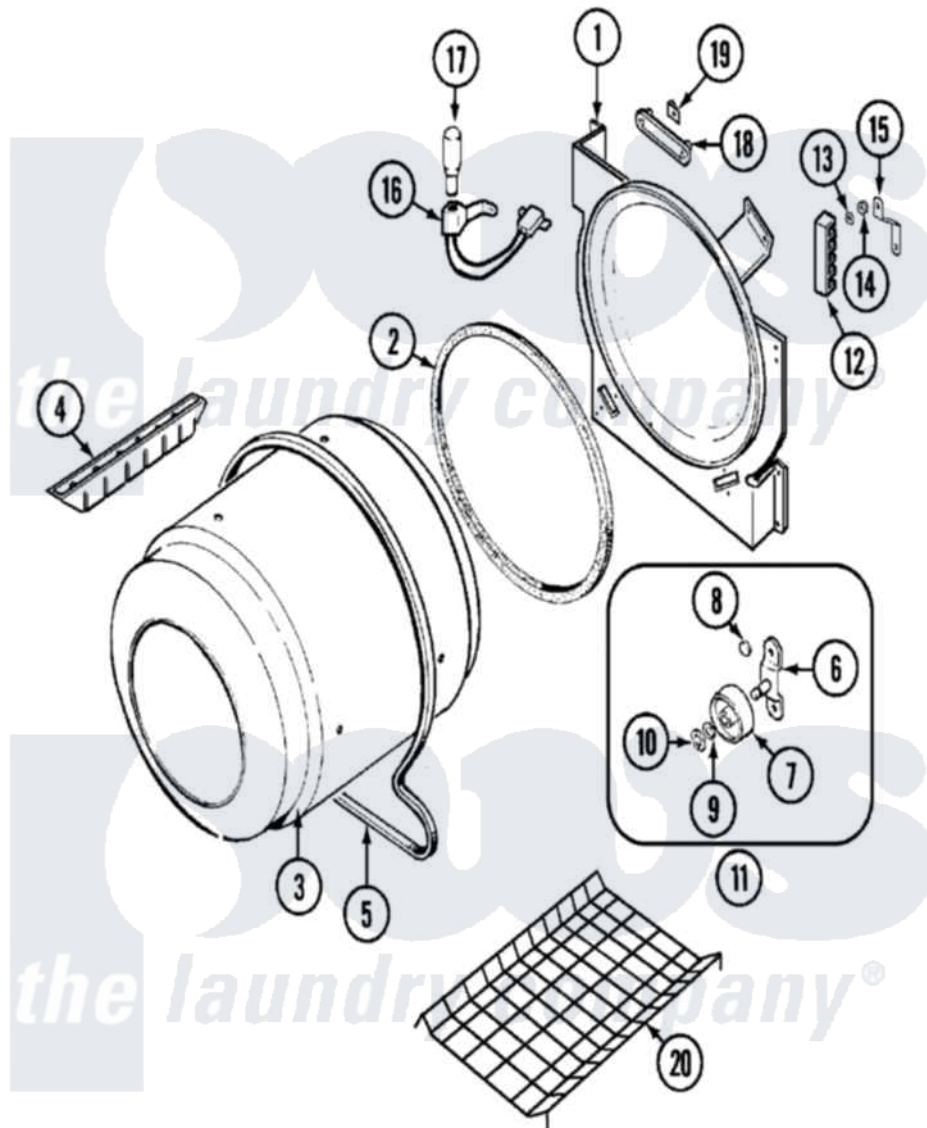

# Crosley CDG7500W 07 - TUMBLER

Crosley [Residential Crosley CDG7500W Dryer Parts](#) Parts Diagram 07 - TUMBLER  
 Click on the part number to view part

Item	Original Part Number	Replaced By	Status	Part Description
1	25-7733	<a href="#">681414</a>		Screw, 10AB X 1/2
"	<a href="#">LA-1054</a>			Dryer Bulkhead Kit
2	53-0281	<a href="#">31001747</a>		Seal Assembly
3	<a href="#">53-1250</a>			Cylinder
4	25-7759	<a href="#">3196164</a>		Screw
"	Y02100002		Not Available	BAFFLE (WHT)
5	31531589	<a href="#">341241</a>		Belt
6	25-7101	<a href="#">3351614</a>		Screw, Gearcase Cover Mounting
"	<a href="#">53-0197</a>			Support Assembly-Cylinder Rear
7	<a href="#">31001096</a>			Roller
8	<a href="#">25-7813</a>			Spacer
9	<a href="#">25-7814</a>			Washer
10	<a href="#">25-7854</a>			Ring, Retaining
11	<a href="#">LA-1008</a>			Rr Roller Kit
16	<a href="#">53-1580</a>			Receptacle Assembly

"	<a href="#">25-3457</a>		Screw, Sems
17	53-0570	<a href="#">A3167501</a>	Lamp Oven, Int.
18	<a href="#">53-0174</a>		Lens, Bulb
19	25-3562	<a href="#">3195558</a>	Nut
20	<a href="#">21001495</a>		Rack, Drying