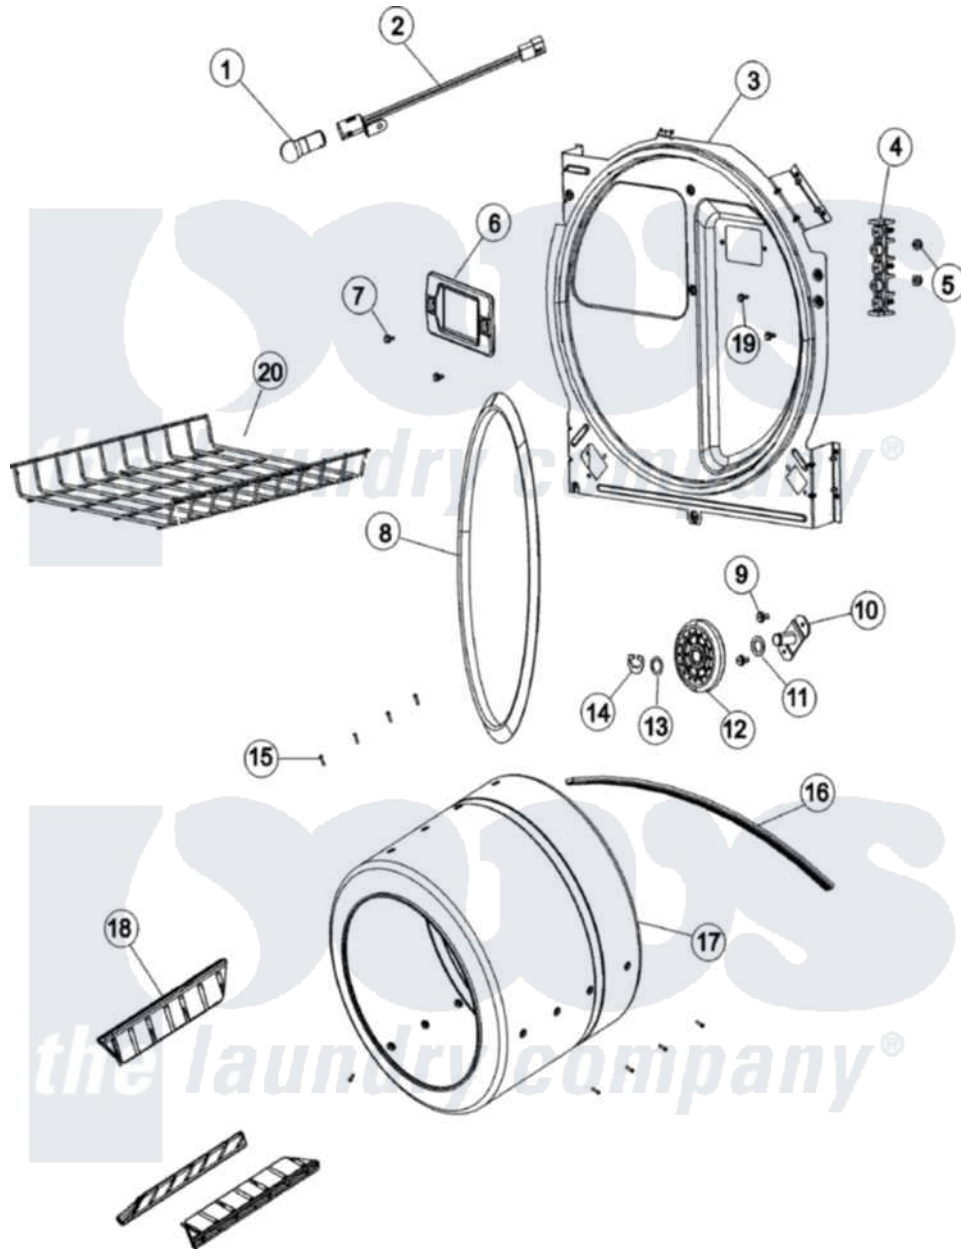

Crosley CDG7500W 08 - TUMBLER (SERIES 12)

Crosley Residential Crosley CDG7500W Dryer Parts Parts Diagram 08 - TUMBLER (SERIES 12)
 Click on the part number to view part

Item	Original Part Number	Replaced By	Status	Part Description
1	31001575			Bulb, Cylinder Light
2	31001579		Not Available	RECEPTACLE ASM, CYLINDER LIGHT
3	31001581			Bulkhead With Seal
6	31001585		Not Available	LENS, CYLINDER LIGHT
7	31001580	313806		Screw
8	31001548	31001747		Seal Assembly
9	25-7101	3351614		Screw, Gearcase Cover Mounting
10	53-0197			Support Assembly-Cylinder Rear
11	31001583			Spacer, Roller
12	31001096			Roller
13	25-7814			Washer
14	25-7854			Ring, Retaining
15	25-7759	3196164		Screw
16	31531589	341241		Belt