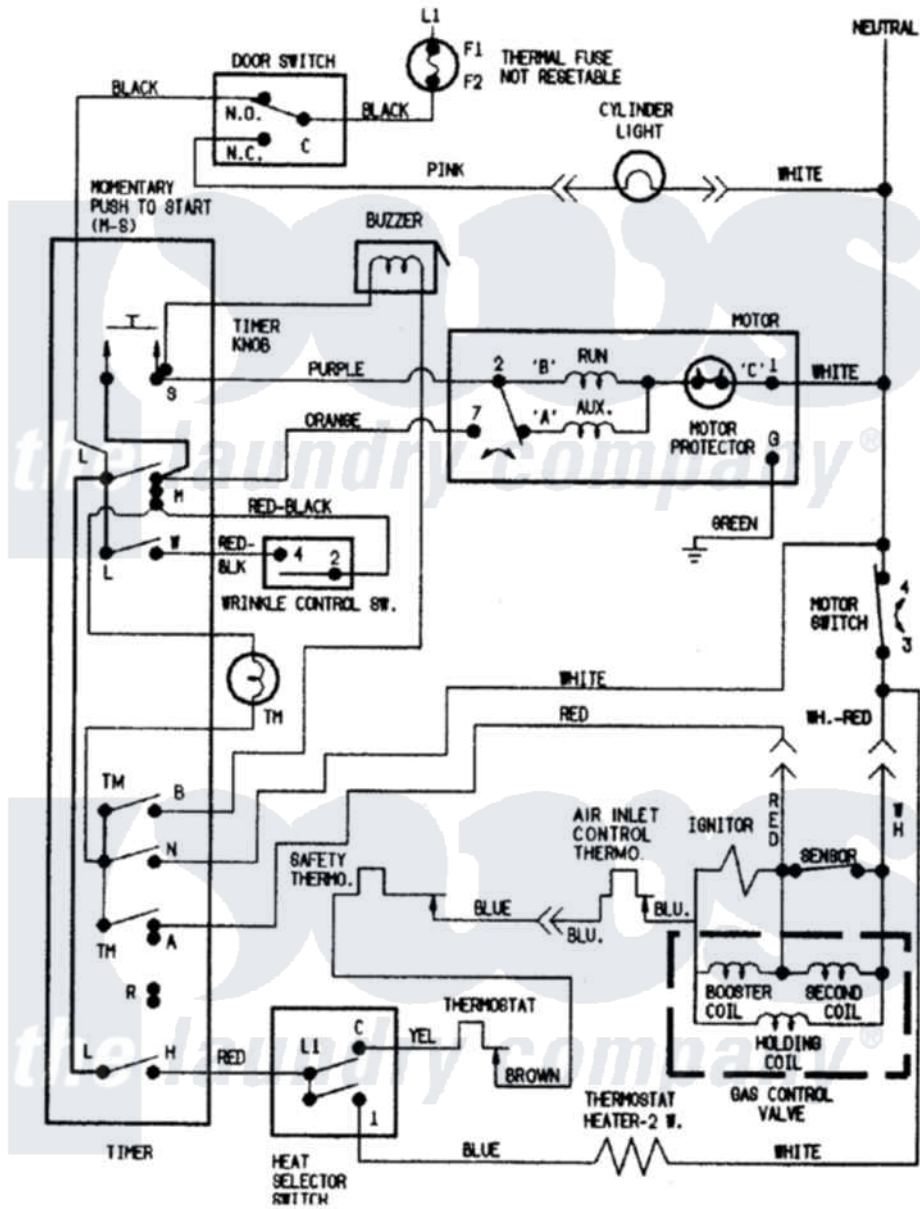

Crosley CDG7500W 09 - WIRING INFORMATION

Crosley Residential Crosley CDG7500W Dryer Parts Parts Diagram 09 - WIRING INFORMATION
 Click on the part number to view part

Item	Original Part Number	Replaced By	Status	Part Description
NI	15002550		Not Available	WIRING INFORMATION