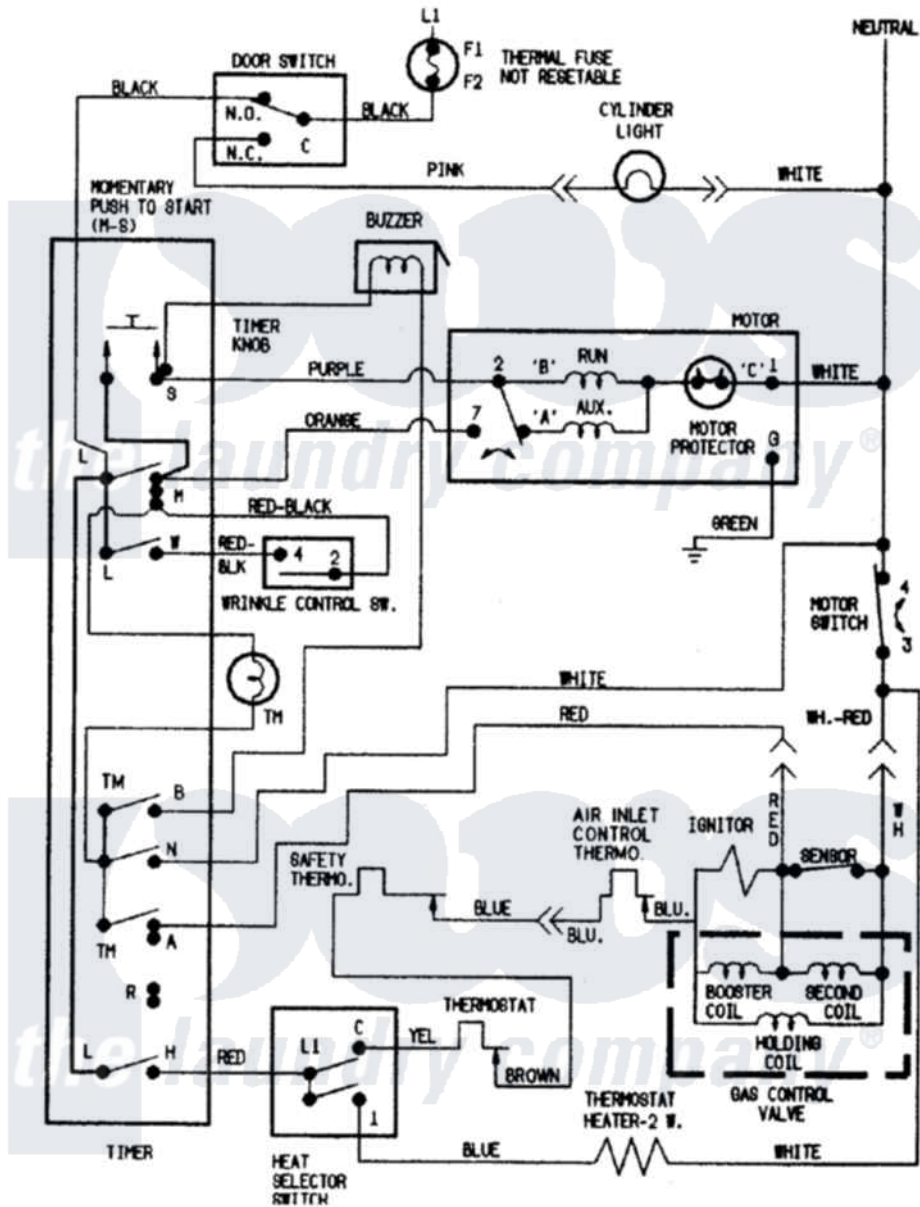

Crosley CDG8000A 05 - WIRING INFORMATION

Crosley [Residential Crosley CDG8000A Dryer Parts](#) Parts Diagram 05 - WIRING INFORMATION
 Click on the part number to view part

Item	Original Part Number	Replaced By	Status	Part Description
NI	15002550		Not Available	WIRING INFORMATION