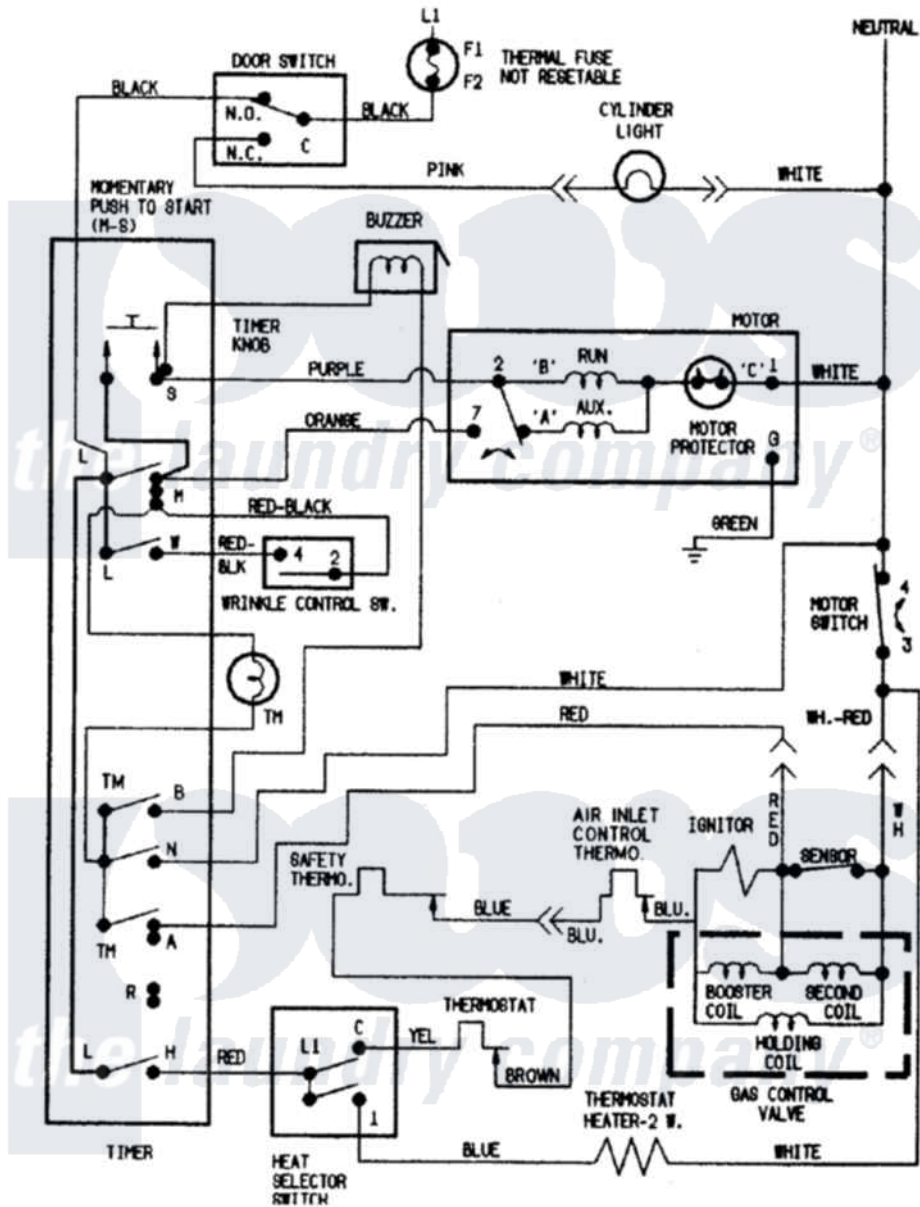

Crosley CDG8000W 07 - WIRING INFORMATION

Crosley Residential Crosley CDG8000W Dryer Parts Parts Diagram 07 - WIRING INFORMATION
 Click on the part number to view part

Item	Original Part Number	Replaced By	Status	Part Description
NI	15002550		Not Available	WIRING INFORMATION