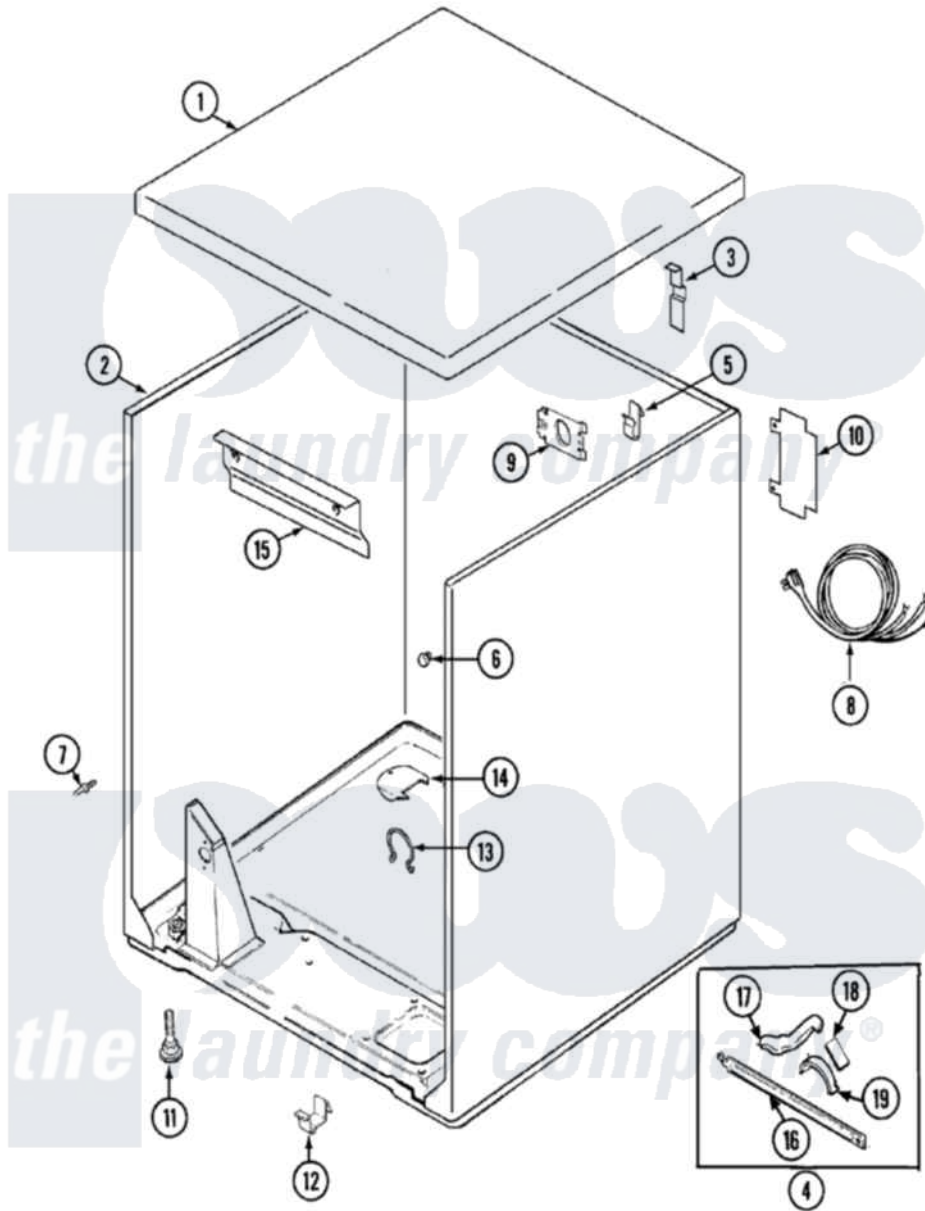

Crosley CDG8500W 01 - CABINET

Crosley [Residential Crosley CDG8500W Dryer Parts](#) Parts Diagram 01 - CABINET
 Click on the part number to view part

Item	Original Part Number	Replaced By	Status	Part Description
1	31001220			Damper, Cabinet
"	31001423			Top, Cabinet
"	31001527			Reinforter, Top
"	21001281			Damper, Sound Pad
2	31001714			Cabinet And Base Assembly
3	25-3092	90767		Screw, 8A X 3/8 HeX Washer Head Tapping
"	35-4128			Pad, Hinge
"	63-5712			Hinge, Cabinet Top
4	12002126			Reinforcement Brace/Glide Kit
5	25-3034			Clip, Wiring
6	33-2653			Bumper, Cabinet
7	21001829			Post, Locating
8	31001547			Cord, Power
9	53-0136			Cover, Supply Cord
"	25-7857	90767		Screw, 8A X 3/8 HeX Washer Head Tapping

11	63-5834	Not Available	LEG, LEVELING
12	53-0120		Clip, Front Panel
13	31001320	16515	Clip
14	53-1921		Shield, Wiring
"	25-7733	681414	Screw, 10AB X 1/2
16	53-1625		Brace, Tumbler Support
17	31001469		Glide, Tumbler
18	31001356		Pad, Glide
19	31001470		Glide, Tumbler