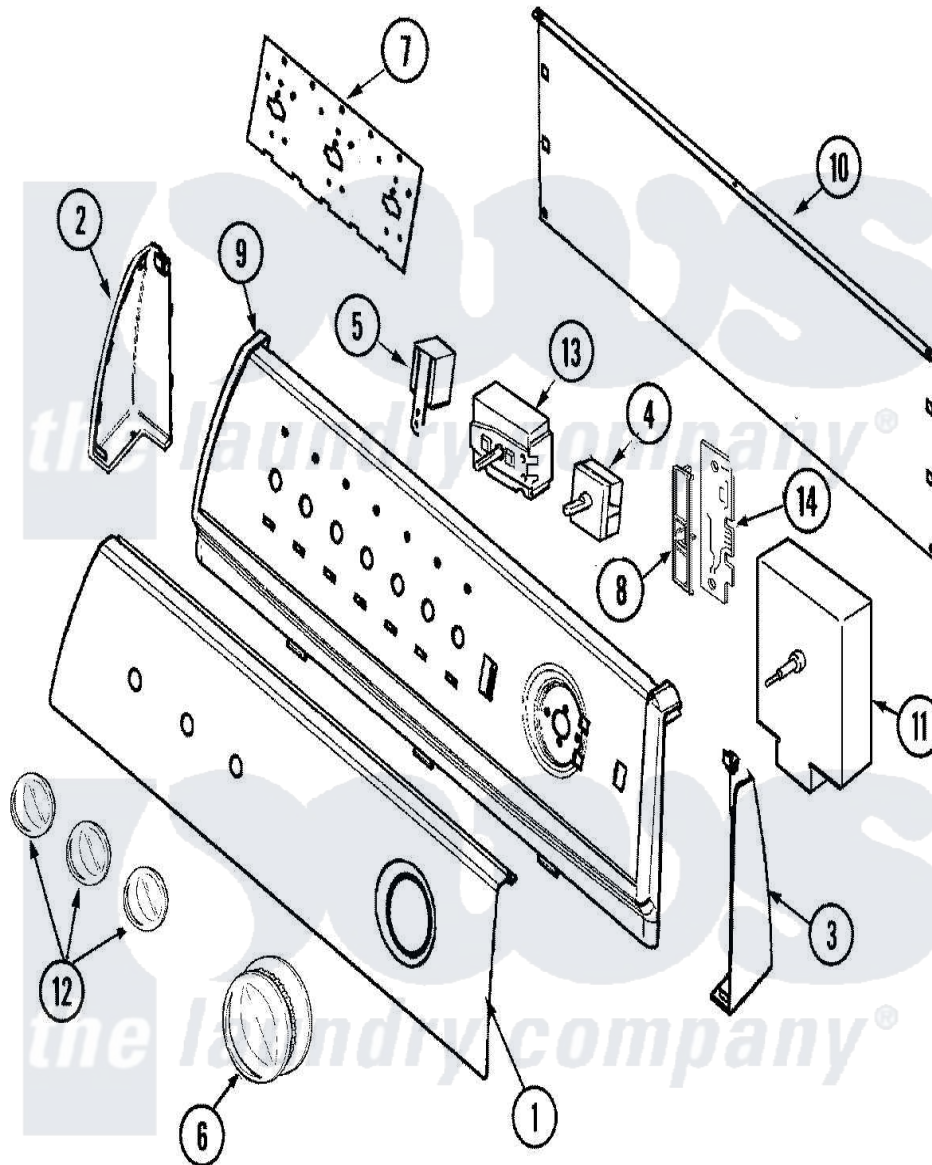

Crosley CDG8500W 02 - CONTROL PANEL

Crosley [Residential Crosley CDG8500W Dryer Parts](#) Parts Diagram 02 - CONTROL PANEL
 Click on the part number to view part

Item	Original Part Number	Replaced By	Status	Part Description
1	31001737			Panel, Control
2	21001546			Endcap, Panel
"	25-3092	90767		Screw, 8A X 3/8 HeX Washer Head Tapping
3	21001547			Endcap, Panel
"	25-3092	90767		Screw, 8A X 3/8 HeX Washer Head Tapping
4	31001190			Switch, Two Position Rotary
5	31001397			Buzzer
6	31001388			Knob/Skirt, Timer
7	21001603			Shield, Control
8	31001507			Bracket, Circuit Board
9	21001552			Frame , Control Panel
10	21001527			Shield, Rear
11	31001513			Timer
12	21001544			Knob, Selector
13	31001704			Resistor Assembly

13	31001704		Temperature
"	31001447		Switch, Temperature
14	33001212		Board, Control-Moisture Sensor
NI	31001509		Harness, Wire
"	31001741	Not Available	LEAD ASSEMBLY (BUZZER)
"	21001980		Lead Assembly
"	31001558		Lead Assembly
"	31001740		Lead Assembly