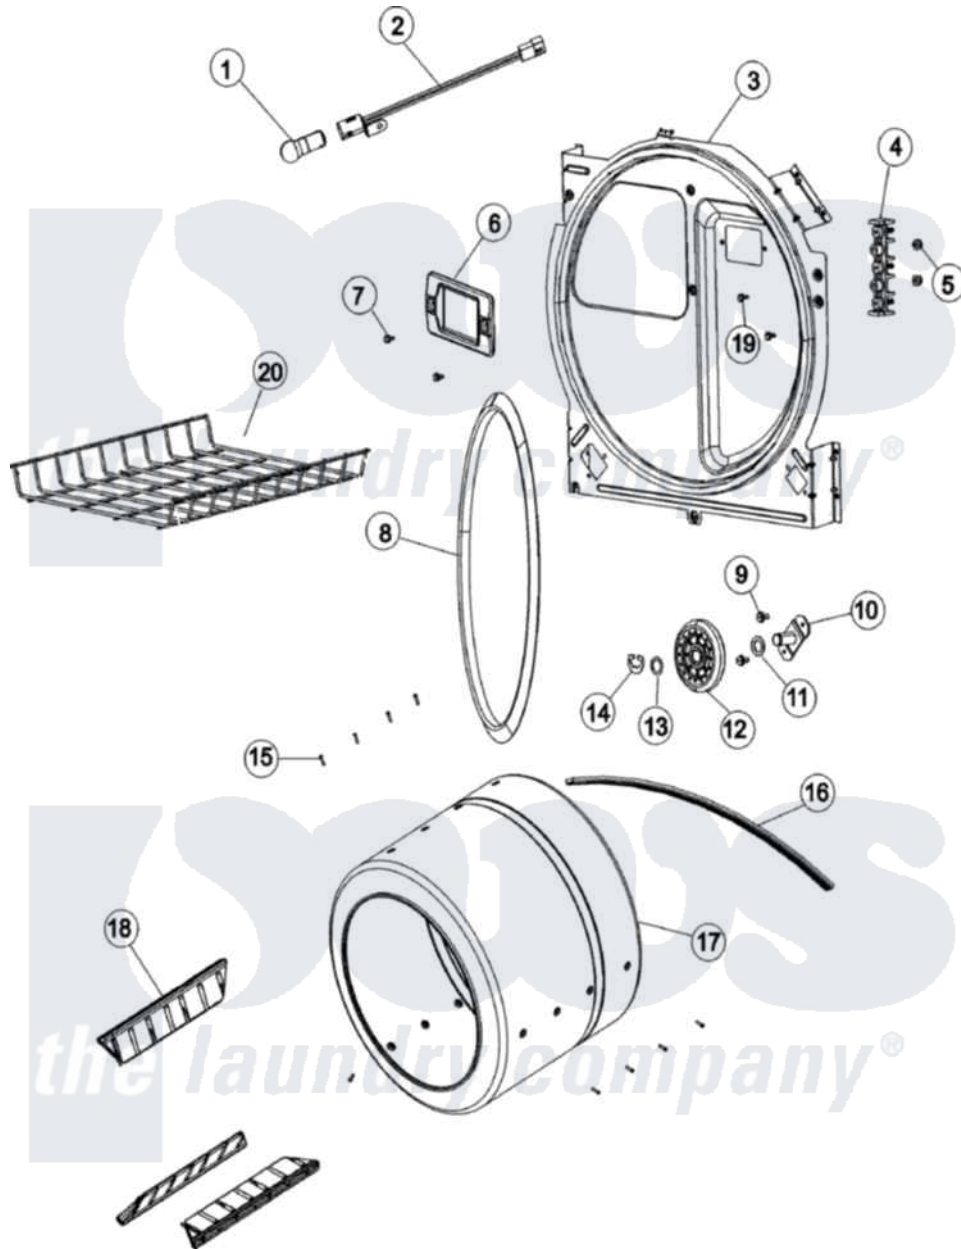

Crosley CDG8500W 03 - CYLINDER

Crosley [Residential Crosley CDG8500W Dryer Parts](#) Parts Diagram 03 - CYLINDER
 Click on the part number to view part

Item	Original Part Number	Replaced By	Status	Part Description
1	31001575			Bulb, Cylinder Light
2	31001579		Not Available	RECEPTACLE ASM, CYLINDER LIGHT
3	31001581			Bulkhead With Seal
6	31001585		Not Available	LENS, CYLINDER LIGHT
7	31001580	313806		Screw
8	31001548	31001747		Seal Assembly
9	25-7101	3351614		Screw, Gearcase Cover Mounting
10	53-0197			Support Assembly-Cylinder Rear
11	31001583			Spacer, Roller
12	31001096			Roller
13	25-7814			Washer
14	25-7854			Ring, Retaining
15	25-7759	3196164		Screw
16	31531589	341241		Belt