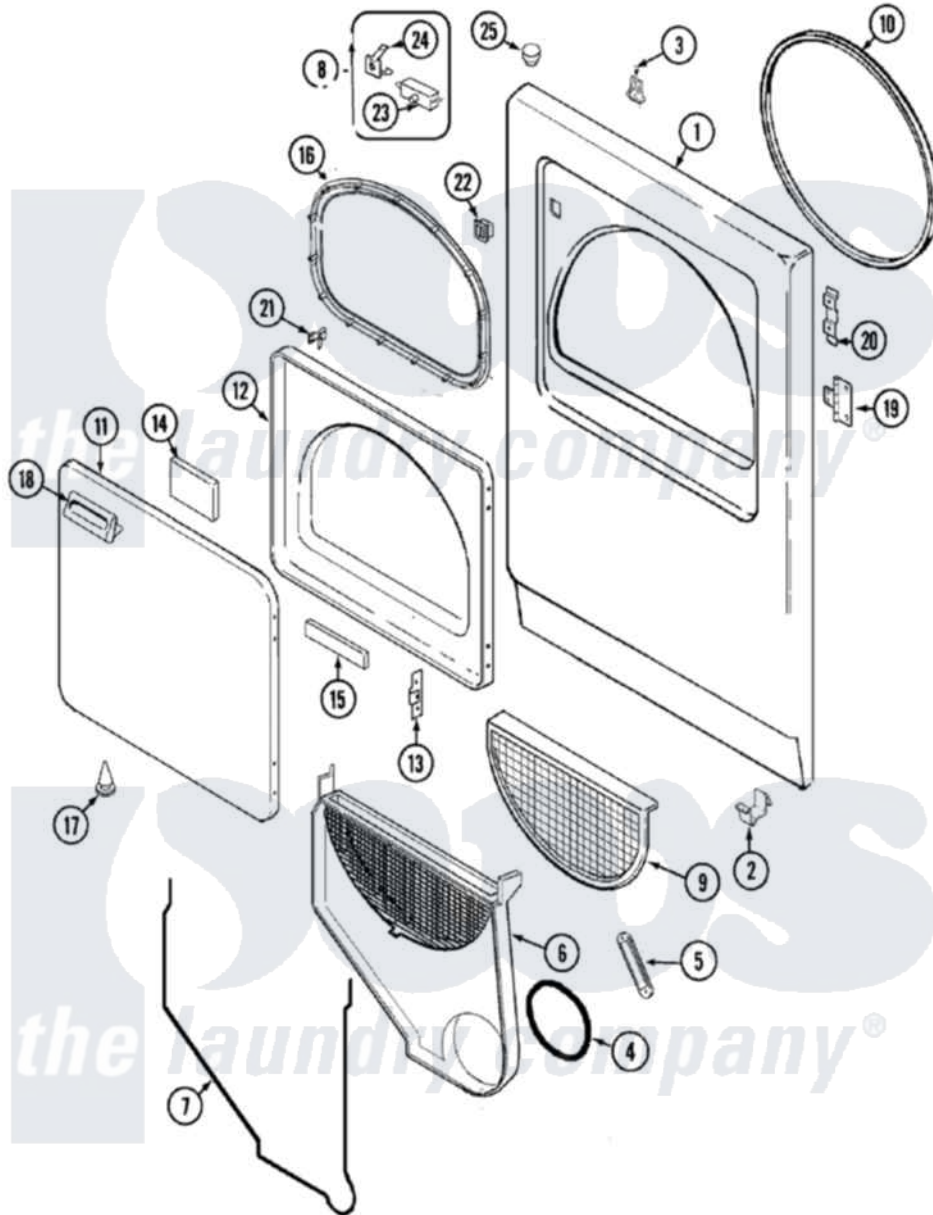

Crosley CDG8500W 04 - DOOR

Crosley [Residential Crosley CDG8500W Dryer Parts](#) Parts Diagram 04 - DOOR
 Click on the part number to view part

Item	Original Part Number	Replaced By	Status	Part Description
1	53-0726	31001771		Panel, Front
2	53-0120			Clip, Front Panel
3	31001526			Lock, Top
4	31001541			Seal, Blower/Collector Duct
5	33001809			Sensor Bar Assembly
"	31001558			Lead Assembly
6	12001324			Duct Kit, Collector
"	25-7810	415013-35		Screw
7	53-0204			Seal
8	LA-1005			Switch Kit
"	W10124350		Not Available	NOT REQUIRED PART OR SEE NOTE
9	53-0918			Filter, Lint
10	31001637			Seal Assembly, Cylinder Front
11	53-0154			Panel, Outer Door
"	25-7752	3196169		Screw, Element
12	53-0912		Not Available	PANEL, INNER DOOR (WHT)

13	53-0119		Clip, Hinge
14	53-1490		Door Pad
15	53-1491		Door Pad
16	31001529		Seal, Door
17	25-7889		Plug Button
18	53-0927		Handle, Door
"	25-7810	415013-35	Screw
19	53-1492		Hinge, Dryer Door
"	25-7809		Screw, No.6-20 1/2 Flthd Torx
20	53-0121	Not Available	TWIN NUT
"	31001786	98006631	Screw
21	53-2364	LA-1003	Door Catch Kit
22	53-0187	LA-1003	Door Catch Kit
23	31001732	53-0148	Switch, Door
"	53-0148		Switch, Door
24	31001319		Clip, Switch
"	31001733		Clip, Switch
25	33-2653		Bumper, Cabinet