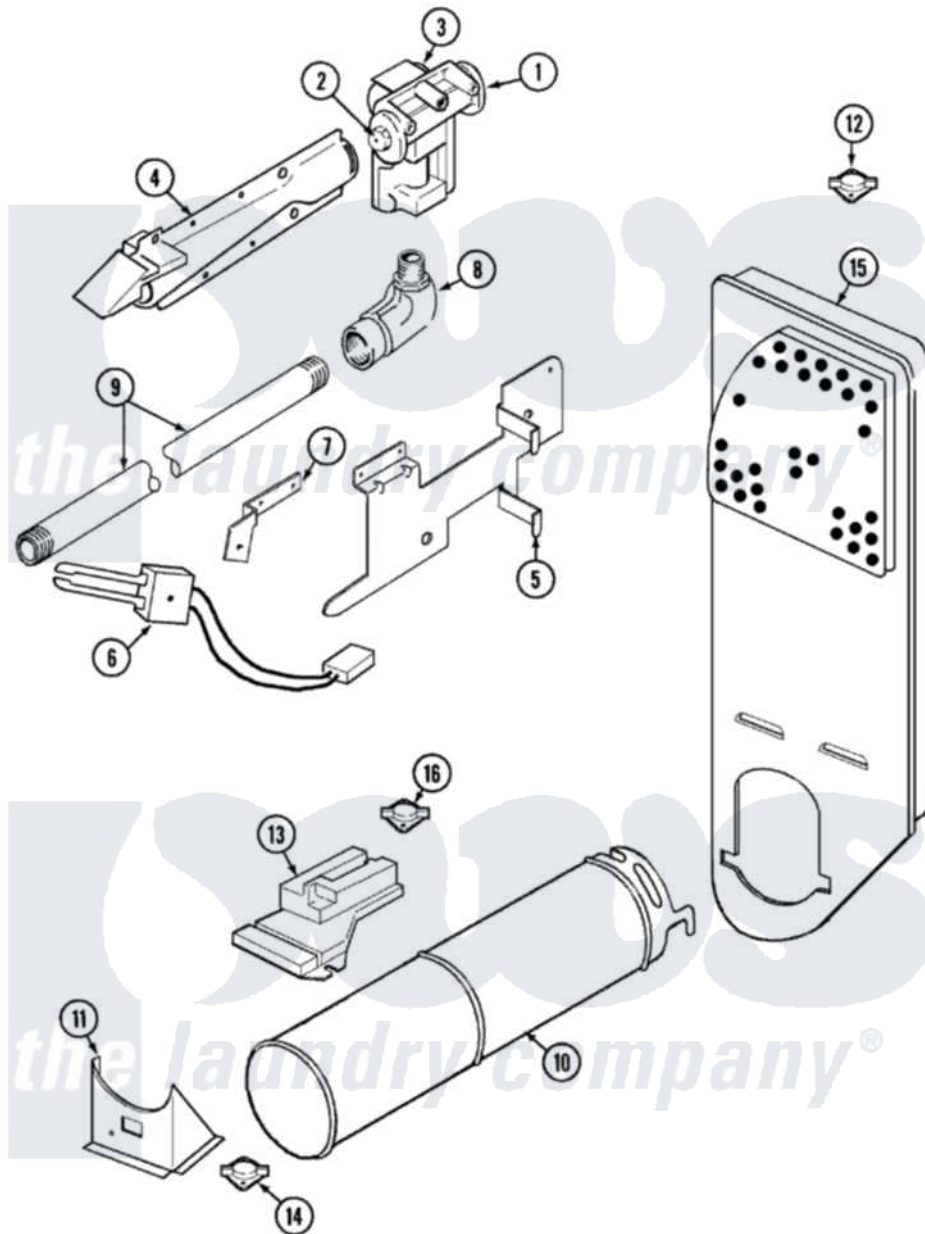

Crosley CDG8500W 05 - GAS CARRYING

Crosley [Residential Crosley CDG8500W Dryer Parts](#) Parts Diagram 05 - GAS CARRYING
 Click on the part number to view part

Item	Original Part Number	Replaced By	Status	Part Description
1	31001485			Valve, Gas
"	31001368		Not Available	TAIL PIECE
"	60-6846			Union Nut
2	63-3570			Burner Orifice
3	12001349	279834		Coil-Valve
4	31001708	31001784		Burner
5	25-3034			Clip, Wiring
"	25-7741	W10116760		Screw
"	53-0140			Mtg Bracket
6	25-7744	8281196		Screw
"	31001556			Igniter
7	25-2134	W10116760		Screw
"	53-0686		Not Available	BRACKET
8	33001842	3406051		Elbow Union Assembly
9	31001367	31001777		Main Gas L
10	25-7741	W10116760		Screw

"	53-1884		Housing, Heater
11	53-2363		Support, Heater Housing
"	25-3092	90767	Screw, 8A X 3/8 HeX Washer Head Tapping
12	53-1096	LA-1053	Fuse Kit, Thermal
"	25-0168		Screw
13	63-5013	338906	Radiant, Sensor
"	25-2134	W10116760	Screw
14	LA-1053		Fuse Kit, Thermal
15	53-1706		Inlet Air Duct Assembly
"	25-7741	W10116760	Screw
16	53-1096	LA-1053	Fuse Kit, Thermal
NI	12001031		Conversion Kit
"	63-6766		Conversion Kit