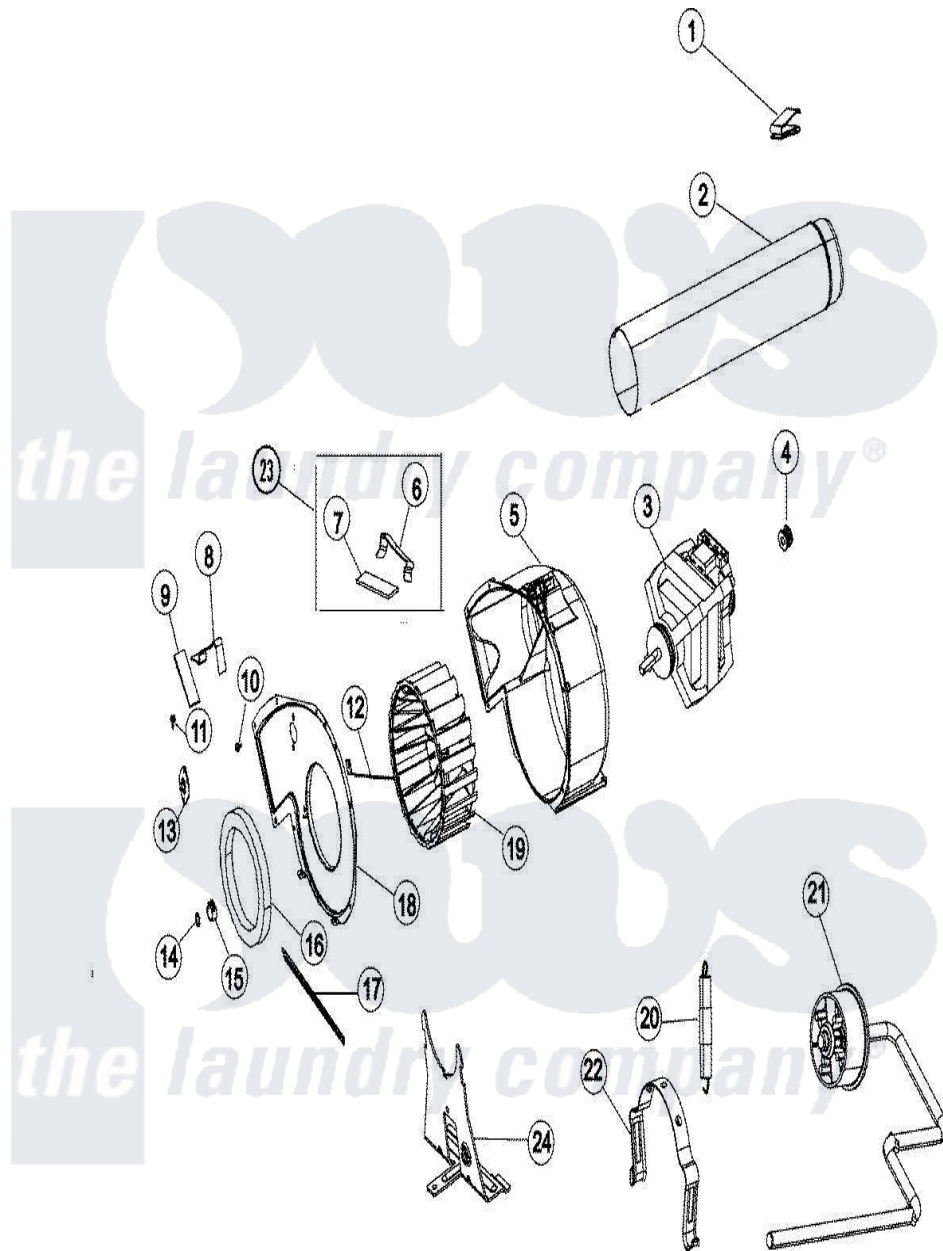

Crosley CDG8500W 06 - MOTOR & DRIVE

Crosley [Residential Crosley CDG8500W Dryer Parts](#) Parts Diagram 06 - MOTOR & DRIVE
 Click on the part number to view part

Item	Original Part Number	Replaced By	Status	Part Description
1	31001572			Clip, Vent Pipe Ground
2	53-0134			Duct, Exhaust
3	31001589	W10410996		Motor-Drive
4	31001535			Pulley, Motor
5	53-1801			Housing, Blower
6	31001470			Glide, Tumbler
7	31001356			Pad, Glide
8	31001469			Glide, Tumbler
9	31001356			Pad, Glide
10	31001267	W10116760		Screw
11	25-7890	489478		Screw, 8 X 1/2
12	53-1026			Guide, Vane Inlet
13	31001088			Thermostat, Control
14	25-7855			Ring, Retaining
15	25-7823	312967		Clamp, Blower Housing
16	31001541			Seal, Blower/Collector Duct

17	53-1625		Brace, Tumbler Support
18	53-1934		Cover, Blower Housing
19	31001317		Wheel, Blower
20	31001465		Spring, Idler
21	31001710		Idler Arm Assembly
22	53-0214	660658	Clamp, Motor Mounting 343481 685441
23	LA-1006		Glide Kit, Tumbler
24	31001570		Bracket, Motor