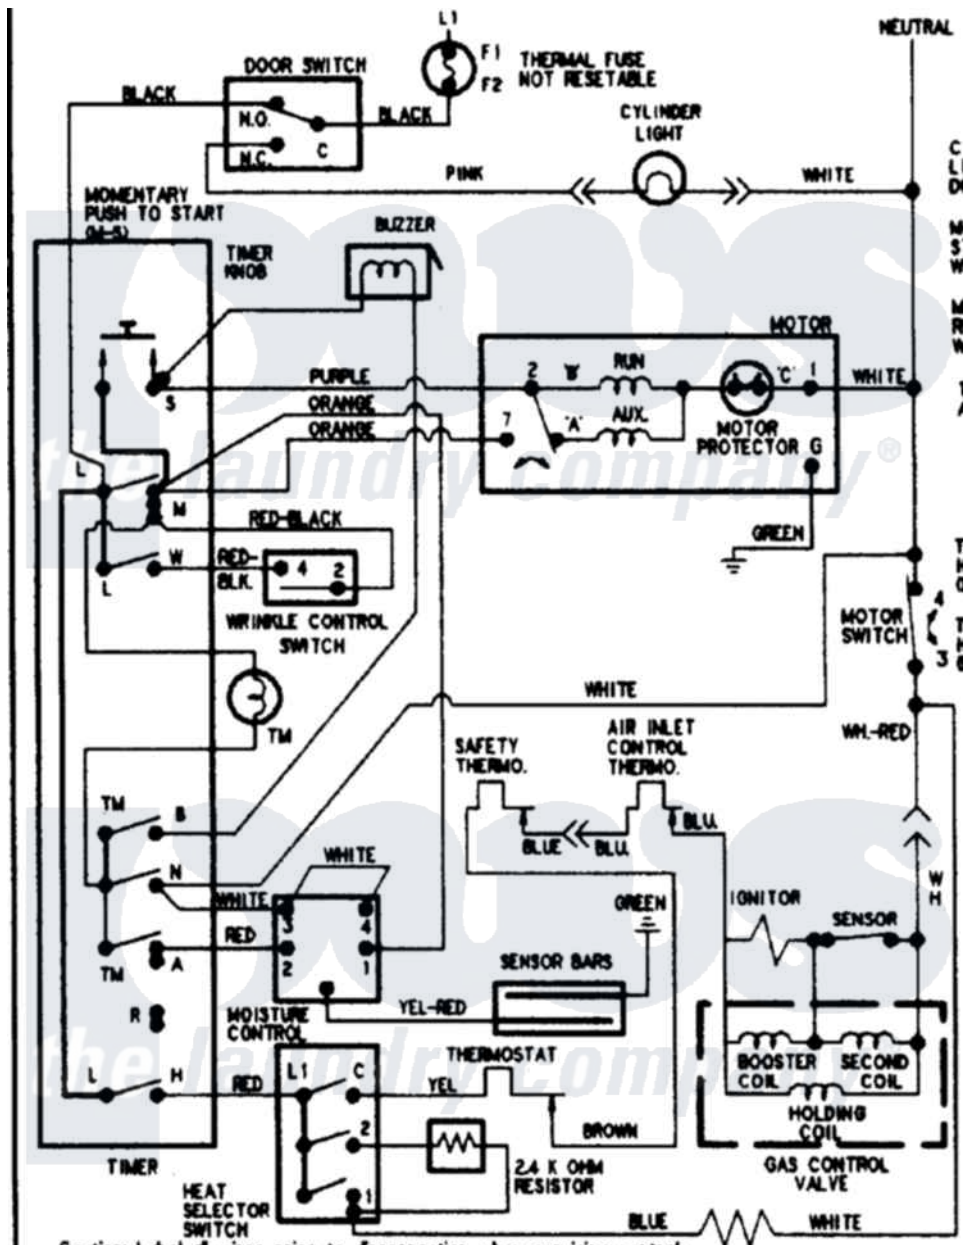

Crosley CDG8500W 08 - WIRING INFORMATION

Crosley Residential Crosley CDG8500W Dryer Parts Parts Diagram 08 - WIRING INFORMATION
 Click on the part number to view part

Item	Original Part Number	Replaced By	Status	Part Description
NI	15002905		Not Available	WIRING INFORMATION