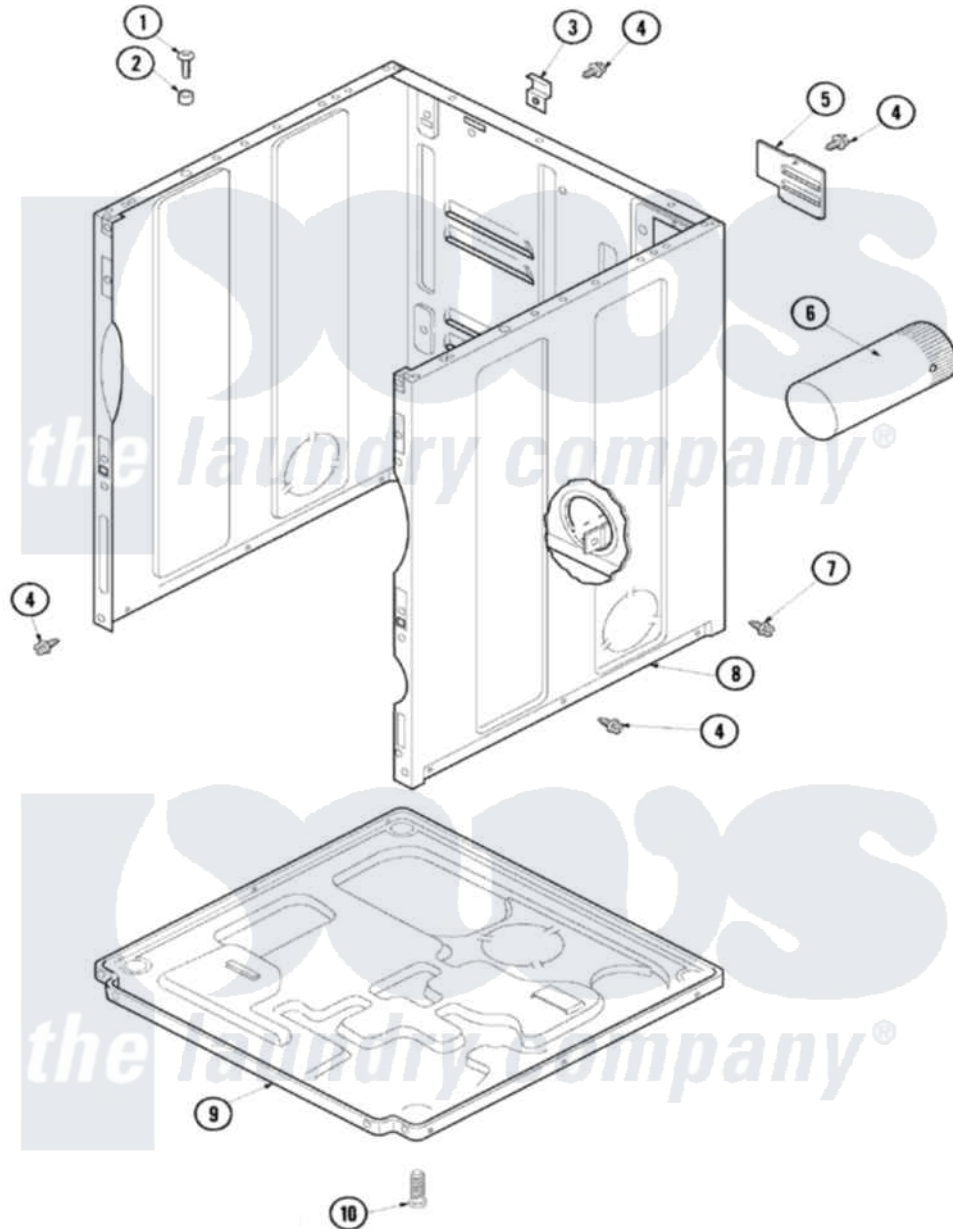

Crosley CDG9500W 01 - CABINET & BASE

Crosley [Residential Crosley CDG9500W Dryer Parts](#) Parts Diagram 01 - CABINET & BASE
 Click on the part number to view part

Item	Original Part Number	Replaced By	Status	Part Description
1	32671	Y014874		Screw, Idler Arm And Sleeve
2	505187			Locator, Panel
3	500003			Hinge, Top
4	503661	27001200		Screw
5	500114	510903		Plate Access Panel
6	505518			Duct, Exhaust
7	503688			Screw, 10B-16 X .34 I
8	40076402WP	37001284		Cabinet As Pack
9	500070			Base, Dryer
10	Y500101			Leg, Leveling
NI	33002494	33002778		Power Cord