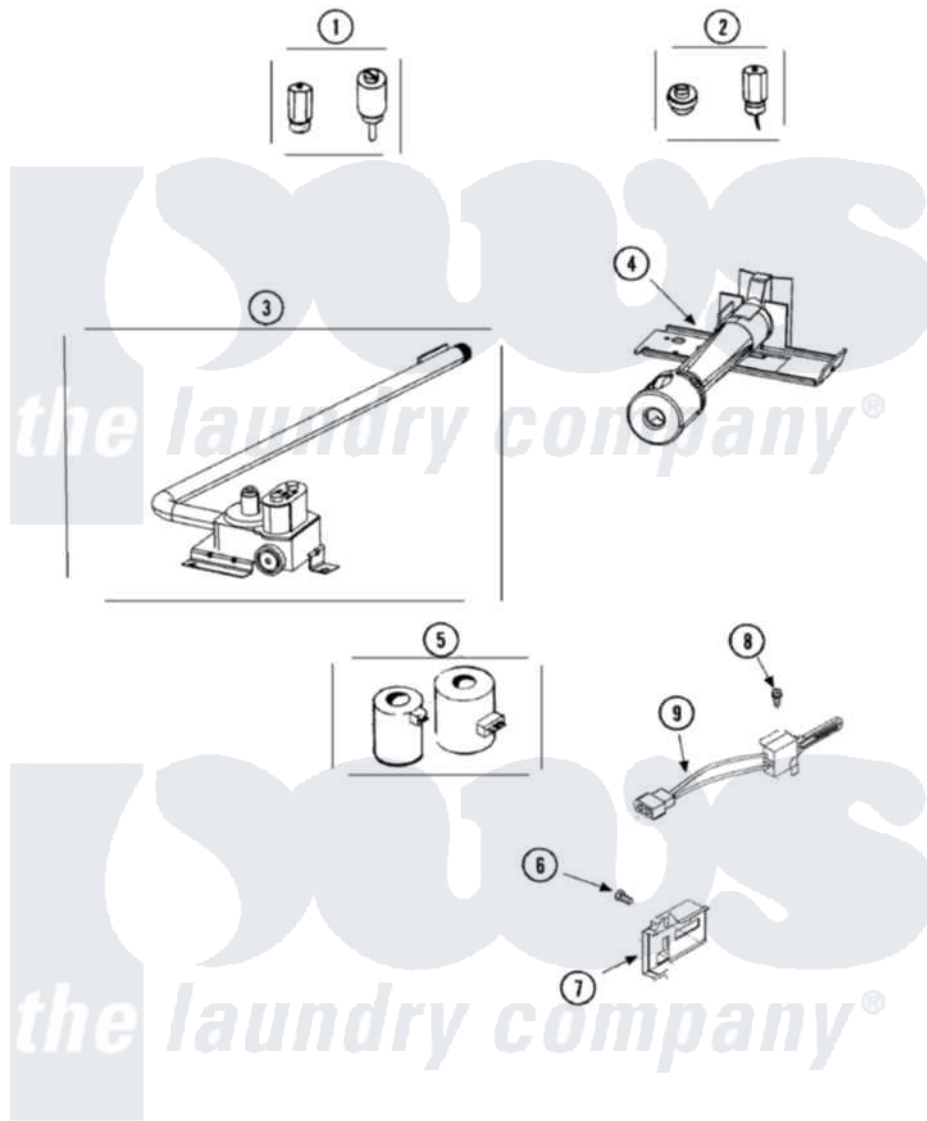

Crosley CDG9500W 06 - GAS VALVE & IGNITER (SERIES 16)

Crosley [Residential Crosley CDG9500W Dryer Parts](#) Parts Diagram 06 - GAS VALVE & IGNITER (SERIES 16)
 Click on the part number to view part

Item	Original Part Number	Replaced By	Status	Part Description
1	649P3	LPK1		LP Gas Con
2	650P3			Kit, Gas Burner Conversion
3	37001127			Valve And Pipe Assembly
4	Y56234	37001304		Burner Ign
5	12001349	279834		Coil-Valve
6	23222	3177991		Screw
7	Y56231	338906		Radiant, Sensor
8	51782		Not Available	SCREW, 6B-20X5/16
9	40069801P	37001308		Ignitor