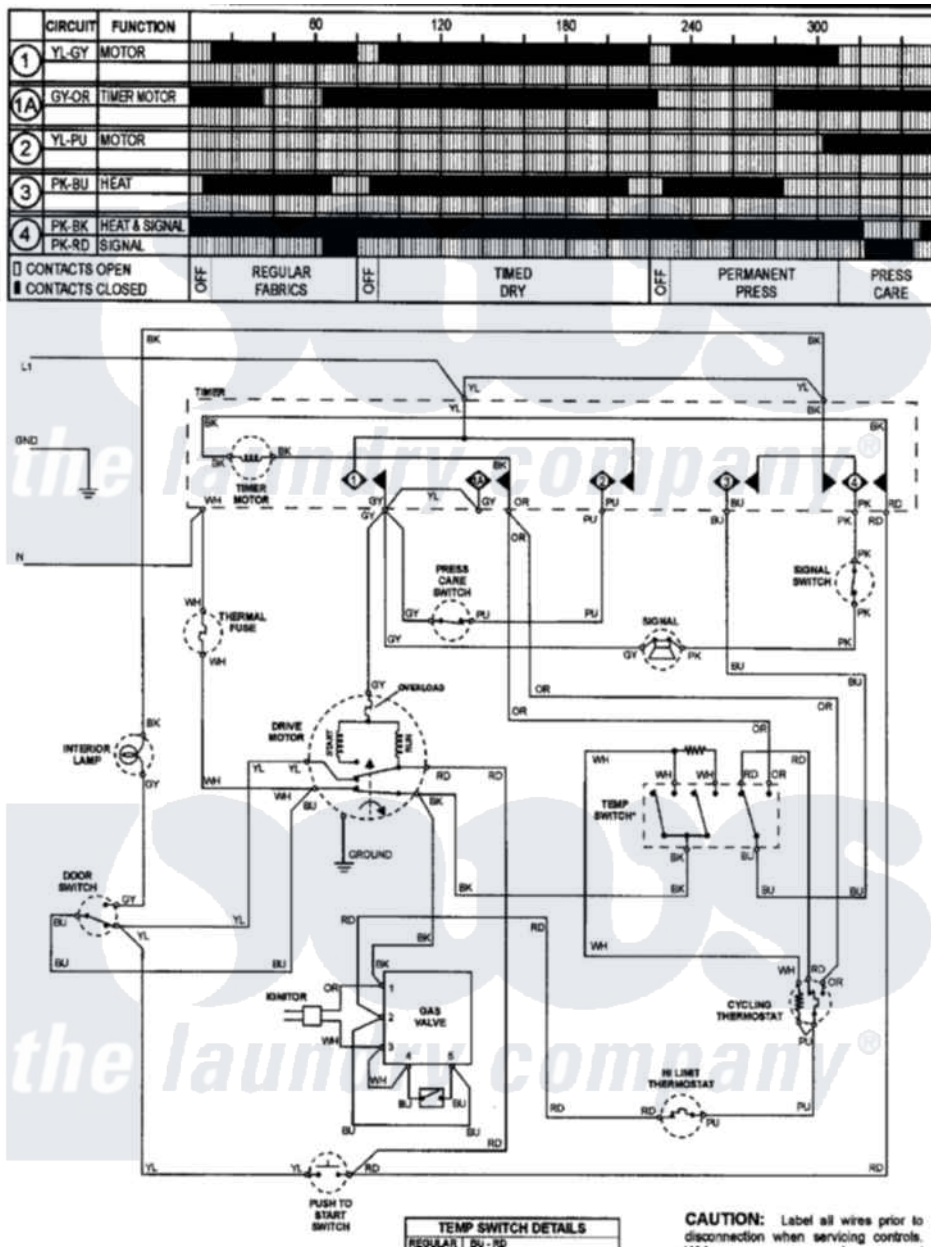

Crosley CDG9500W 10 - WIRING INFORMATION

Crosley Residential Crosley CDG9500W Dryer Parts Parts Diagram 10 - WIRING INFORMATION

[Click on the part number to view part](#)

Item	Original Part Number	Replaced By	Status	Part Description
NI	15003482		Not Available	WIRING INFORMATION