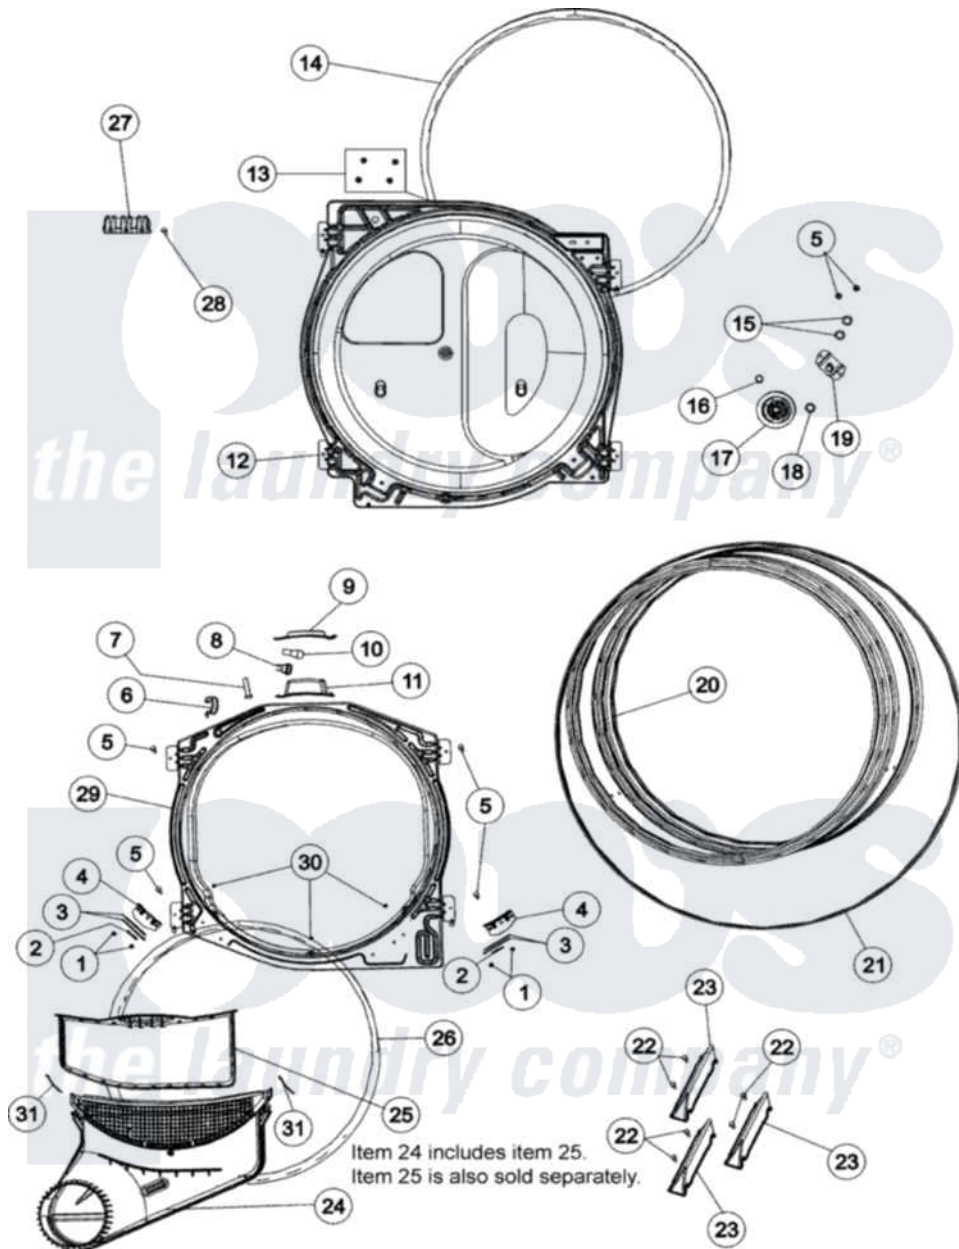

Crosley CDG9505W 04 - TUMBLER

Crosley [Residential Crosley CDG9505W Dryer Parts](#) Parts Diagram 04 - TUMBLER
Click on the part number to view part

Item	Original Part Number	Replaced By	Status	Part Description
1	37001031	3370225		Screw
2	500121	510189		Pad Felt
3	40116501	37001298		Glide- Dry
4	37001036			Bracket, Cylinder Glide
5	503661	27001200		Screw
6	504034			Clip, Wire
7	505295			Screw, No.8ab-16 x 3/4 PH
8	504458	Y504452		Light Assembly
9	40094301			Lens, Light
10	Y60954	67001316		Bulb, Light
11	503622	Y504452		Light Assembly
12	504801W	502614WP		Bulkhead, Rear
13	503688			Screw, 10B-16 X .34 I
14	37001132			Seal, Cylinder
15	52549			Washer, 501 ID X3/4 Odx
16	23748			Ring, Retaining

17	37001042		Assembly, Cylinder Roller
18	Y504082		Washer, Wave
19	40113601		Assembly, Roller Brkt
20	504467W	504467WP	Cylinder Assembly
21	40111201		Belt, Cylinder
22	Y62588		Screw, 10BT-12 X 1 Tap
23	37001125	12002559	Baffle Kit
24	37001141		Air Duct Assembly
25	37001142		Filter, Lint
26	37001132		Seal, Cylinder
27	61923		Block, Terminal
"	Y61199	3400094	Screw, 10-32 X 3/8
28	501285		Screw, No.12 X 9/16-Pla
29	503616W	503616WP	Assembly, Frt Bulkhead
30	37001030		Screw, No.8ab-16 x 3/4 Fh
31	503625		Sensor, Moisture
"	40012001		Clip, Retaining Harness