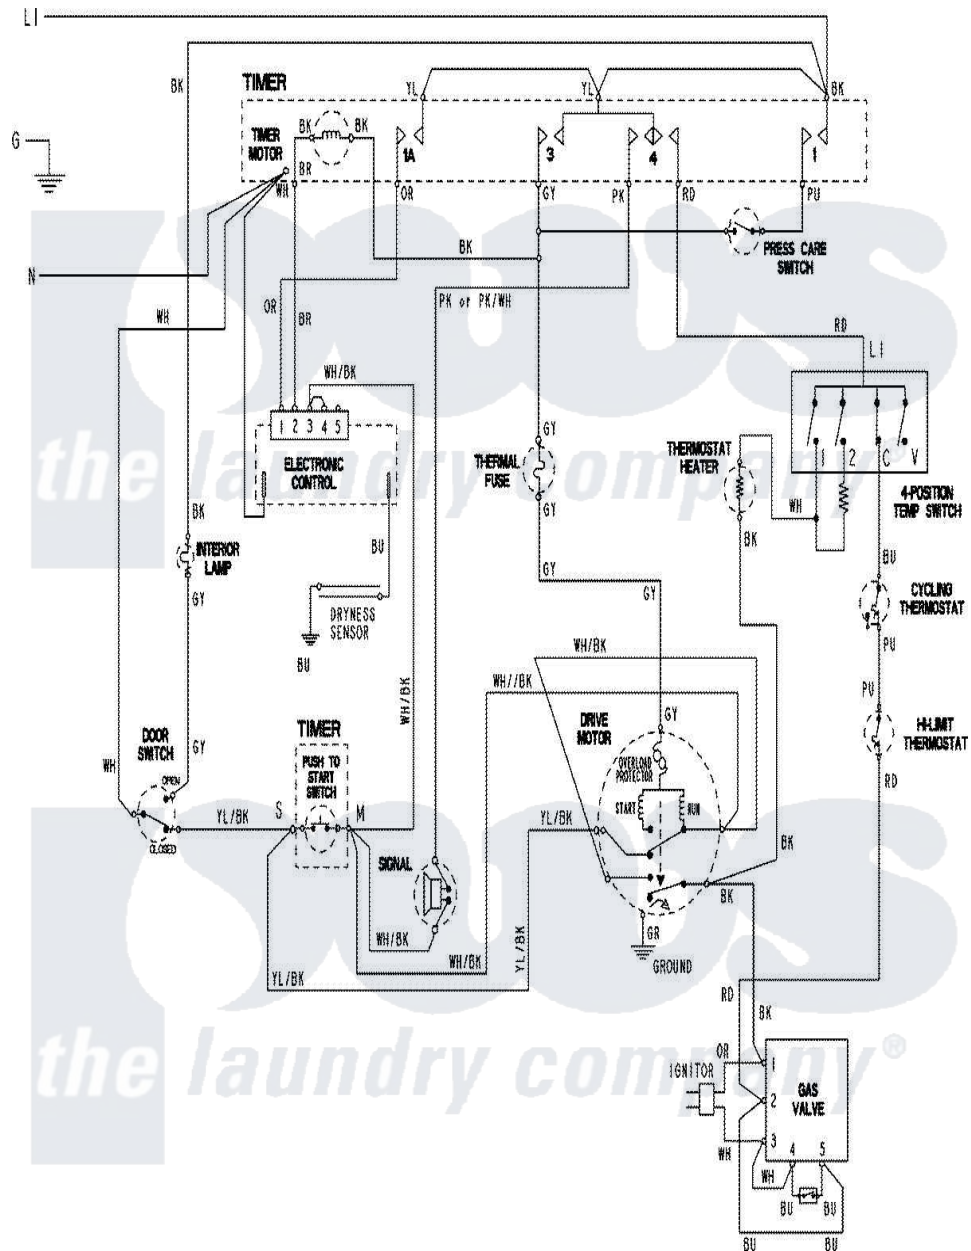

# Crosley CDG9505W 05 - WIRING INFORMATION

Crosley Residential Crosley CDG9505W Dryer Parts Parts Diagram 05 - WIRING INFORMATION

Click on the part number to view part

Item	Original Part Number	Replaced By	Status	Part Description
NI	15003815		Not Available	WIRING INFORMATION GAS