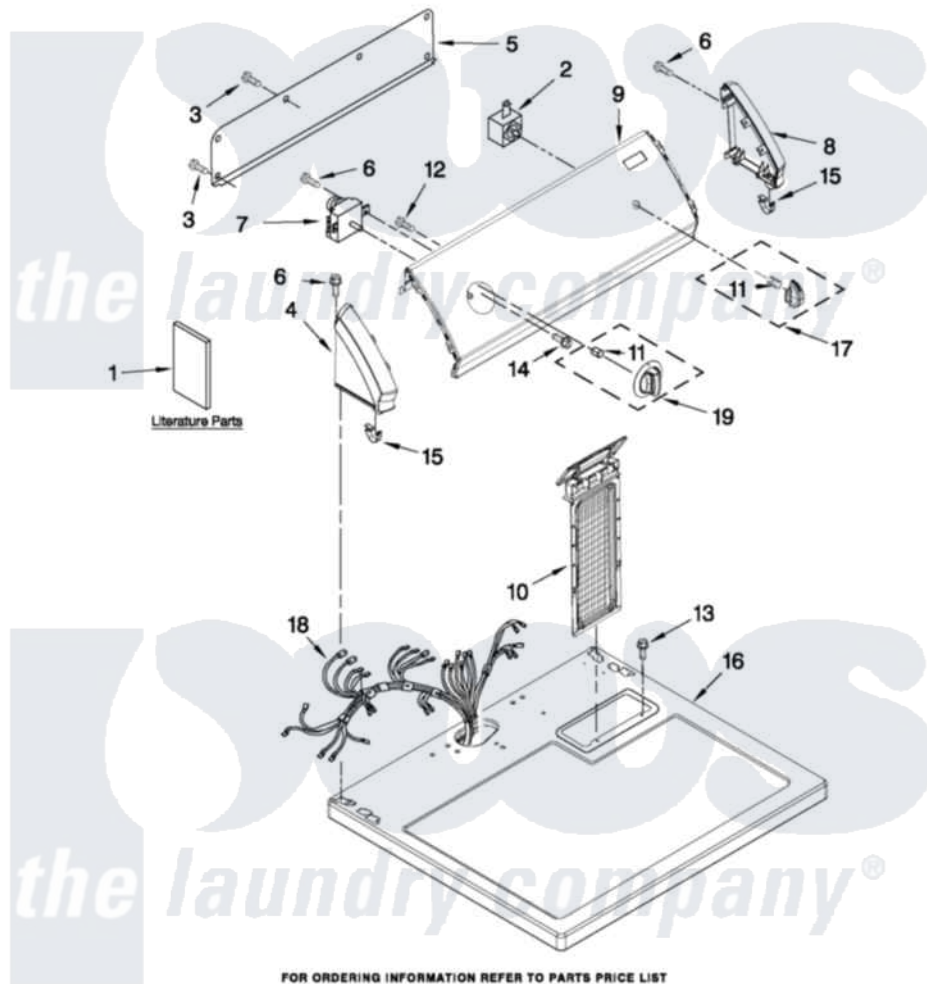

Crosley CED126SXQ0 01 - TOP AND CONSOLE PARTS

TOP AND CONSOLE PARTS

For Models: CED126SXQ0
(Designer White)

29" ELECTRIC DRYER

FOR ORDERING INFORMATION REFER TO PARTS PRICE LIST

11-10 Litho in U.S.A. (L.T.) (psw)

1

Part No. W10364745 Rev. A

Crosley Residential Crosley CED126SXQ0 Dryer Parts Parts Diagram 01 - TOP AND CONSOLE PARTS

[Click on the part number to view part](#)

Item	Original Part Number	Replaced By	Status	Part Description
1	W10096987		Not Available	INSTRUCTIONS, INSTALLATION
"	W10096992		Not Available	USE & CARE GUIDE
"	W10348336		Not Available	WIRING DIAGRAM
2	3977456			Switch, Push-To-Start
3	693995			Screw, Hex Head
4	8559502			Cap, End
5	8274261			Do-It-Yourself Repair Manuals
6	3348629	90767		Screw, 8A X 3/8 HeX Washer Head Tapping
7	8299779			Timer, 60 Hz
8	8559501			Cap, End
9	W10115483			Panel Console And Bracket Assembly
10	8558467			Screen, Lint
11	8536939			Clip, Knob
12	3400808			Screw. Mounting

13	688983	487240	Screw, For Mtg. Service Capacitor
14	8533974	4331106	Screw, No.10-32 X 7/16
15	8312709		Clip-Console
16	8559800	8563663	Top
17	W10317459		Knob, Push-To-Start
18	W10278756		Harness, Wiring
19	W10317457		Knob, Timer Assembly