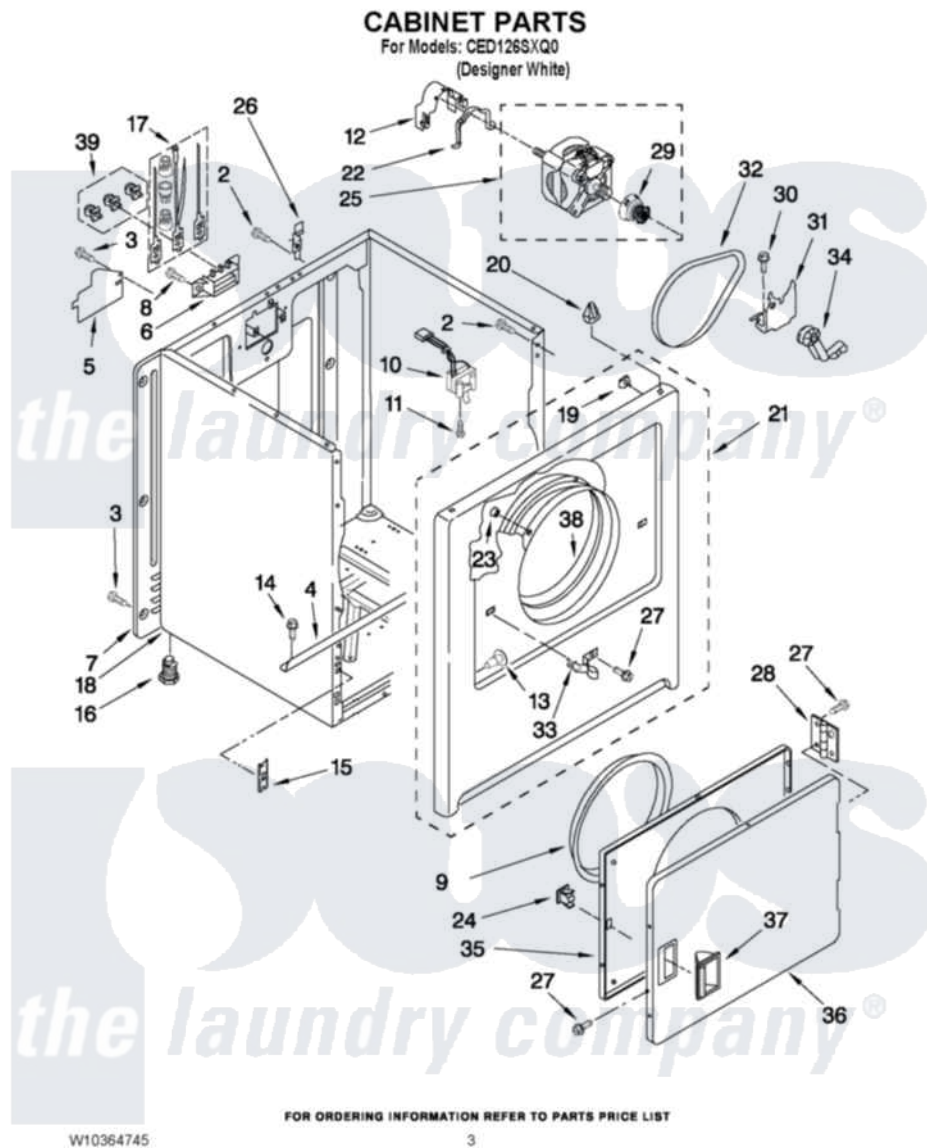

Crosley CED126SXQ0 02 - CABINET PARTS

Crosley Residential Crosley CED126SXQ0 Dryer Parts Parts Diagram 02 - CABINET PARTS
Click on the part number to view part

Item	Original Part Number	Replaced By	Status	Part Description
2	343641	681414		Screw, 10AB X 1/2
3	693995			Screw, Hex Head
4	W10236073			Bracket, Cabinet
5	3396795			Cover, Terminal Block
6	3397659			Block, Terminal
7	3396807	280040		Panel-Rear
8	3393008	308685		Side Trim)
9	3405245			5/16-18 X 3/4
10	3406105			Door Switch Assembly
11	697773	3395530		Screw
12	3404162			Clamp, Motor
13	3404413			Plug, Hinge Hole
14	3390631			Screw, 10-16 X 3/8
15	3394083			Clip, Front Panel
16	3392100	49621		Feet-Leveling
"	279810			Foot-Optional

17	279318		Terminal Tinned And Brass Panel
18	8530603	8533643	Cabinet
19	98234		Clip, U-Bend
20	690363	18776	Lock, Front Top
21	3403571	279844	Panel
22	W10121316		Plug, Multivent
23	685203	279220	Clip
24	690081	279570	Latch
25	W10194250	279827	Motor-Drve
26	8066217		Hinge, Top
27	342055	488627	Screw
28	3405514	W10362431	Hinge And Pin Assembly
29	8066184		Pulley, Motor
30	3400500		Bolt, 3405245 5/16-18 X 3/4
31	348780		Base, Motor
32	W10131364	341241	Belt
33	696144	279570	Latch
34	691366		Idler And Pulley Assembly
35	3403371		Door, Inner
36	3403361		Door Front
37	3405184		Handle, Door
38	8066124	279264	Air Channel Box
39	279393		Terminal Block Screw Kit