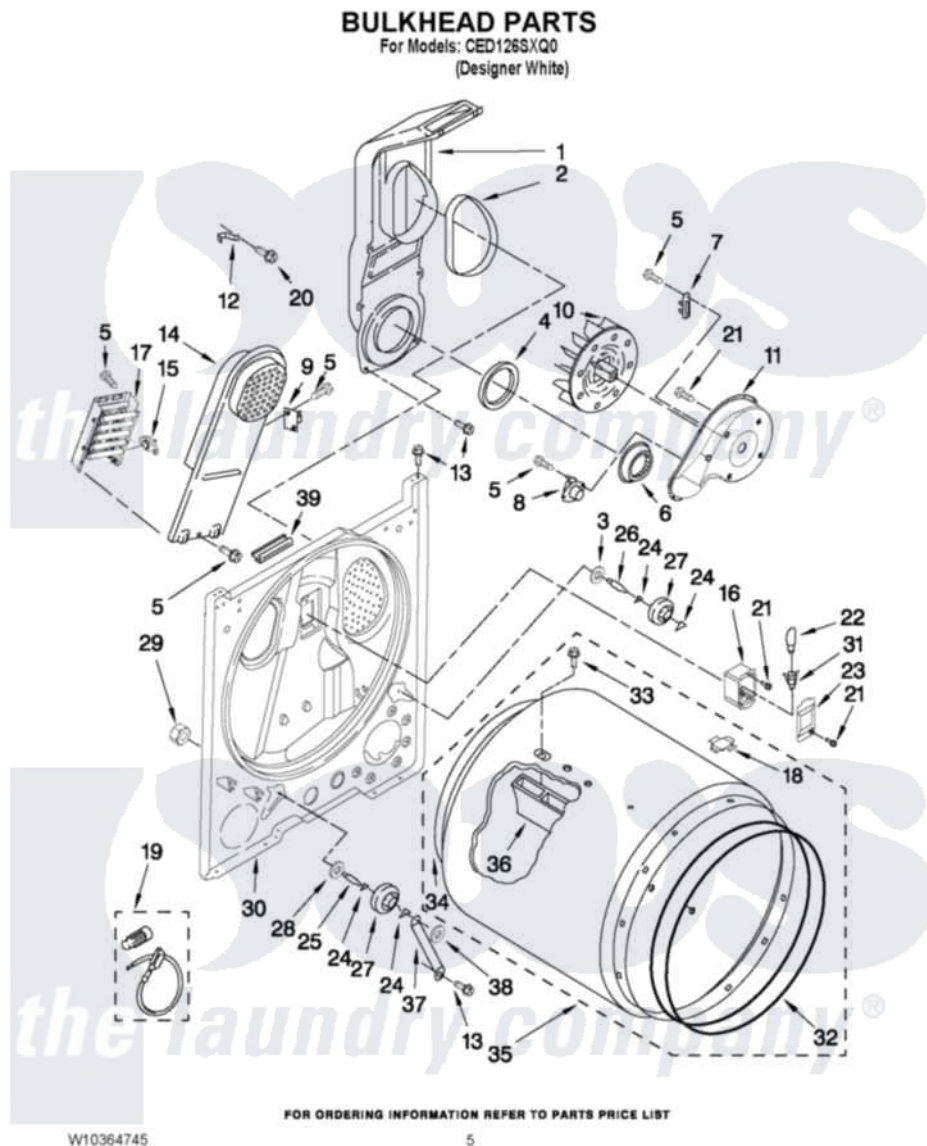

Crosley CED126SXQ0 03 - BULKHEAD PARTS

Crosley [Residential Crosley CED126SXQ0 Dryer Parts](#) Parts Diagram 03 - BULKHEAD PARTS
Click on the part number to view part

Item	Original Part Number	Replaced By	Status	Part Description
1	694283	279505		Chute
2	339956			Seal, Air Duct To Bulkhead
3	3388703			Washer, Support
4	347139			Seal, Lint Chute
5	90767			Screw, 8A X 3/8 HeX Washer Head Tapping
6	696302			Shield, Exhaust
7	3392519			Thermal Limiter
8	3387134			Thermostat, Internal-Bias
9	3977393	279816		Cutoff-Tml
10	694089			Wheel, Blower
11	8577230			Housing, Blower
12	3398161			CLIP
13	343641	681414		Screw, 10AB X 1/2
14	8541818			Box, Heater
15	3977767			Thermostat, High Limit 250 F
16	3977373			Bracket, Drum Light

17	3403585	279838	Element
18	8066086		Plug, Drum Hole
19	279457		Wire Kit, Terminal
20	489463		Screw, 8-18 X 1/16
21	3390647	488729	Screw
22	3406124	22002263	Lamp
23	8532165		Lens, Drum Light
24	690997		Washer, Thrust
25	3399506	W10359270	Shaft, Drum Roller Threads
26	3399507	W10359269	Shaft, Drum Roller Threads
27	3397590	349241T	Support
28	348197		Washer, Support
29	W10298789		Nut, Push-In
30	8529957	279794	Bulkhead
31	W10136369		Socket, Drum Light Assembly
32	3394509		Ring, Bearing
33	W10219342		Screw, Baffle Mounting
34	8066085	239087	Seal
35	3396777	697760	Drum
36	342847		Baffle, Drum
37	3976435		Bracket, Support
38	90296		Nut, Push On
39	3392247	686889	Pad