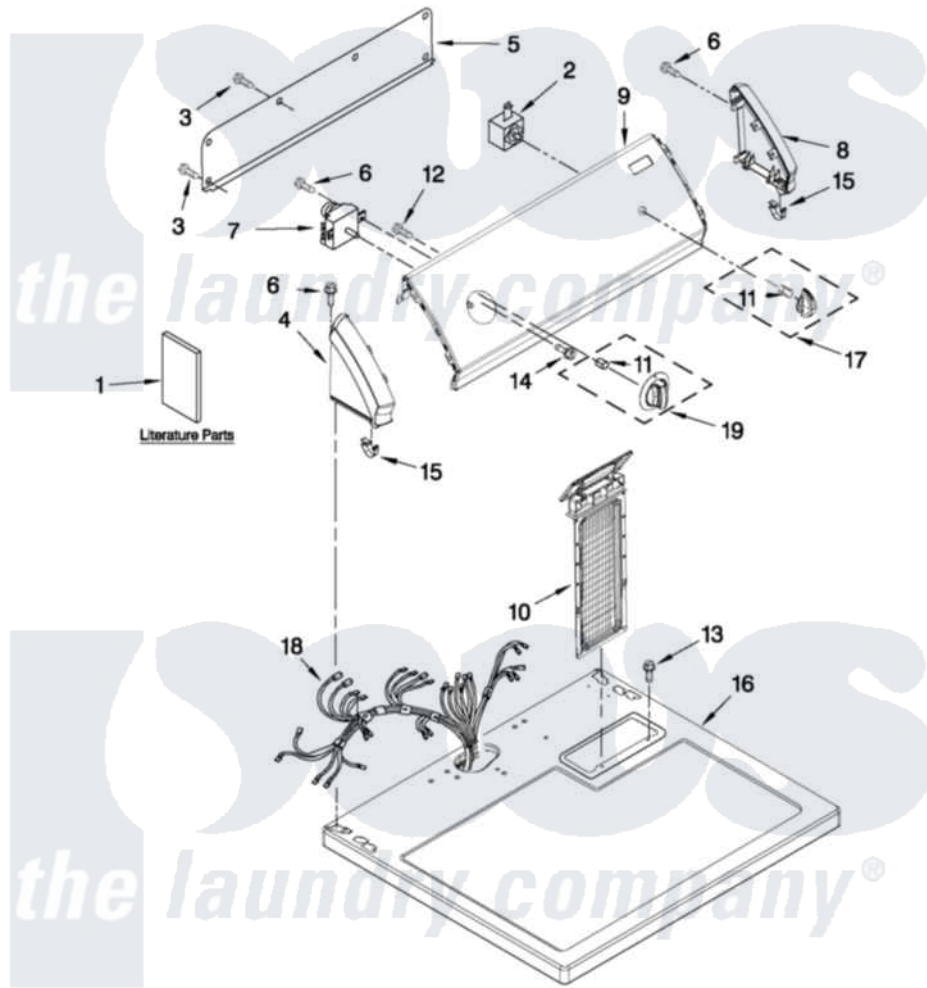

Crosley CED126SXQ1 01 - TOP AND CONSOLE PARTS

TOP AND CONSOLE PARTS

For Models: CED126SXQ1
(Designer White)

29" ELECTRIC DRYER

FOR ORDERING INFORMATION REFER TO PARTS PRICE LIST

3-11 Litho in U.S.A. (JLP)(bay)

1

Part No. W10402426 Rev. A

Crosley Residential Crosley CED126SXQ1 Dryer Parts Parts Diagram 01 - TOP AND CONSOLE PARTS

[Click on the part number to view part](#)

Item	Original Part Number	Replaced By	Status	Part Description
1	W10096987		Not Available	INSTRUCTIONS, INSTALLATION
"	W10096992		Not Available	USE & CARE GUIDE
"	W10185989		Not Available	WIRING DIAGRAM
2	3977456			Switch, Push-To-Start
3	693995			Screw, Hex Head
4	8559502			Cap, End
5	8274261			Do-It-Yourself Repair Manuals
6	3348629	90767		Screw, 8A X 3/8 HeX Washer Head Tapping
7	W10185988			Timer, 60 Hz
8	8559501			Cap, End
9	W10115483			Panel Console And Bracket Assembly
10	8558467			Screen, Lint
11	8536939			Clip, Knob
12	3400808			Screw. Mounting

13	688983	487240	Screw, For Mtg. Service Capacitor
14	8533974	4331106	Screw, No.10-32 X 7/16
15	8312709		Clip-Console
16	8559800	8563663	Top
17	W10317459		Knob, Push-To-Start
18	W10366762		Harness, Wiring
19	W10317457		Knob, Timer Assembly