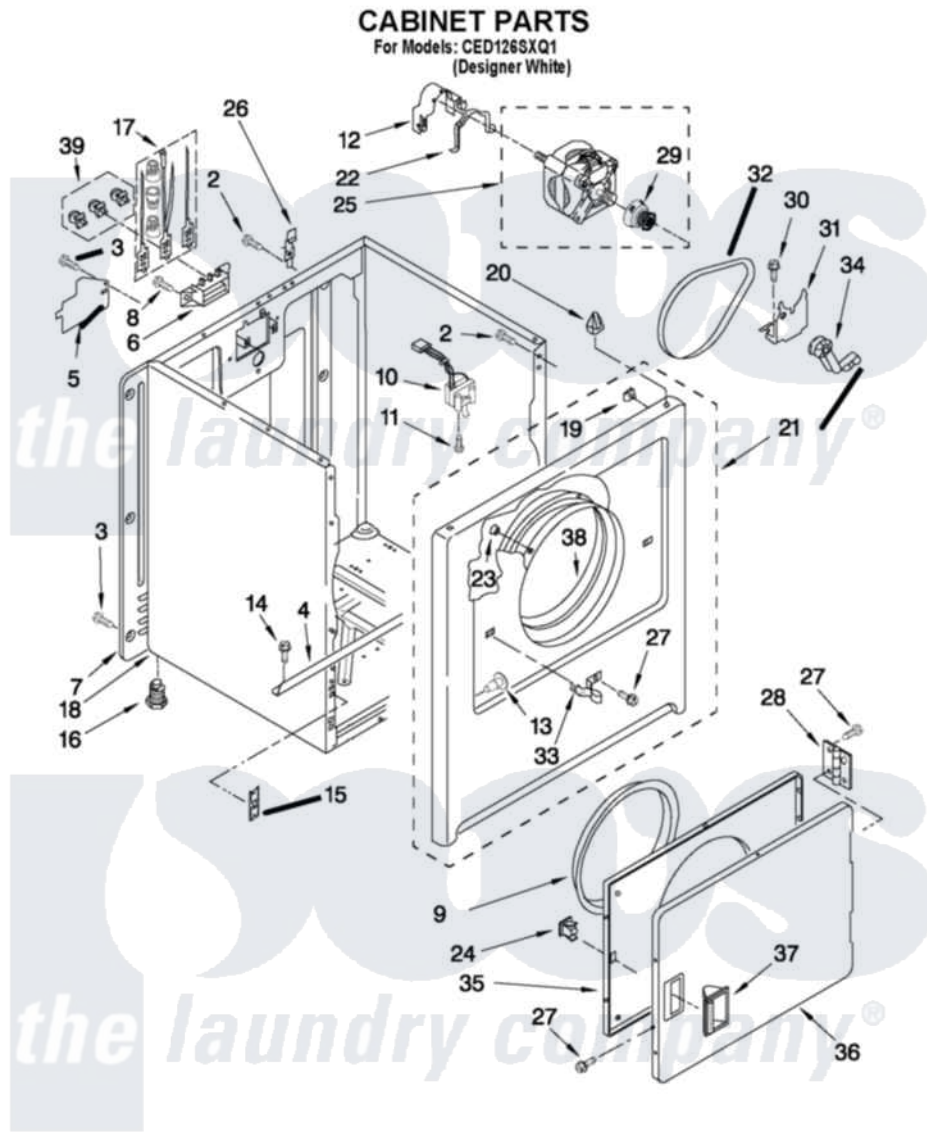

Crosley CED126SXQ1 02 - CABINET PARTS

CABINET PARTS

For Models: CED126SXQ1
(Designer White)

FOR ORDERING INFORMATION REFER TO PARTS PRICE LIST

W10402426

3

Crosley [Residential Crosley CED126SXQ1 Dryer Parts](#) Parts Diagram 02 - CABINET PARTS
Click on the part number to view part

Item	Original Part Number	Replaced By	Status	Part Description
2	343641	681414		Screw, 10AB X 1/2
3	693995			Screw, Hex Head
4	W10236073			Bracket, Cabinet
5	3396795			Cover, Terminal Block
6	3397659			Block, Terminal
7	3396807	280040		Panel-Rear
8	3393008	308685		Side Trim)
9	3405245			5/16-18 X 3/4
10	3406105			Door Switch Assembly
11	697773	3395530		Screw
12	3404162			Clamp, Motor
13	3404413			Plug, Hinge Hole
14	3390631			Screw, 10-16 X 3/8
15	3394083			Clip, Front Panel
16	3392100	49621		Feet-Leveling
NI	279810			Foot-Optional

17	279318		Terminal Tinned And Brass Panel
18	8530603	8533643	Cabinet
19	98234		Clip, U-Bend
20	690363	18776	Lock, Front Top
21	3403571	279844	Panel
22	W10121316		Plug, Multivent
23	685203	279220	Clip
24	690081	279570	Latch
25	W10194250	279827	Motor-Drve
26	8066217		Hinge, Top
27	342055	488627	Screw
28	W10362431		Hinge And Pin Assembly
29	8066184		Pulley, Motor
30	3400500		Bolt, 3405245 5/16-18 X 3/4
31	348780		Base, Motor
32	W10131364	341241	Belt
33	696144	279570	Latch
34	691366		Idler And Pulley Assembly
35	3403371		Door, Inner
36	3403361		Door Front
37	3405184		Handle, Door
38	8066124	279264	Air Channel Box
39	279393		Terminal Block, Screw Kit